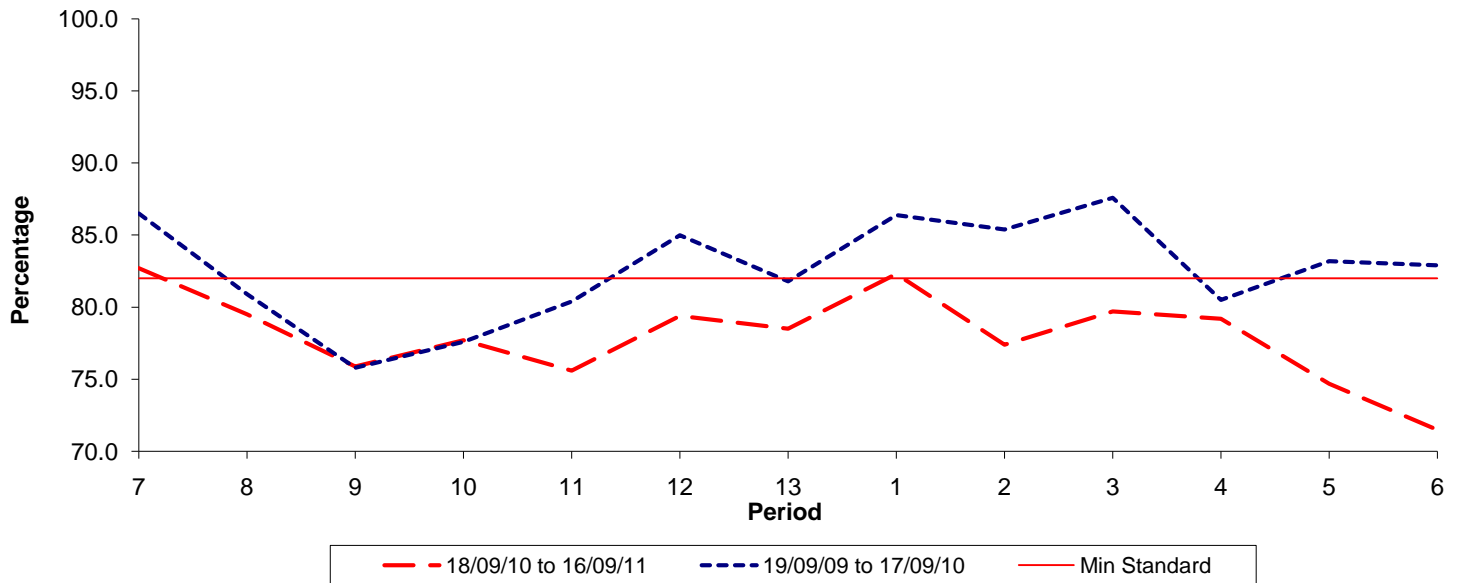

Reliability Performance (Low Frequency)

% Departing On Time

Date Range / Period	7	8	9	10	11	12	13	1	2	3	4	5	6
18/09/10 to 16/09/11	82.70	79.50	75.90	77.70	75.60	79.40	78.50	82.30	77.40	79.70	79.20	74.70	71.50
19/09/09 to 17/09/10	86.50	80.90	75.80	77.60	80.40	85.00	81.80	86.40	85.40	87.60	80.50	83.20	82.90
Min Standard	82.00	82.00	82.00	82.00	82.00	82.00	82.00	82.00	82.00	82.00	82.00	82.00	82.00

On Time figures are based on 12 weeks data

Kilometre Performance

% Kilometres Operated

Date Range / Period	7	8	9	10	11	12	13	1	2	3	4	5	6
18/09/10 to 16/09/11	99.07	98.69	91.19	96.40	98.27	99.13	99.41	99.60	99.49	99.21	98.99	98.90	99.44
19/09/09 to 17/09/10	98.74	97.95	98.50	97.53	98.49	99.24	98.47	99.31	98.64	98.84	99.24	99.45	99.20
Min Standard	98.00	98.00	98.00	98.00	98.00	98.00	98.00	98.00	98.00	98.00	98.00	98.00	98.00

Kilometre figures are based on 4 weeks data