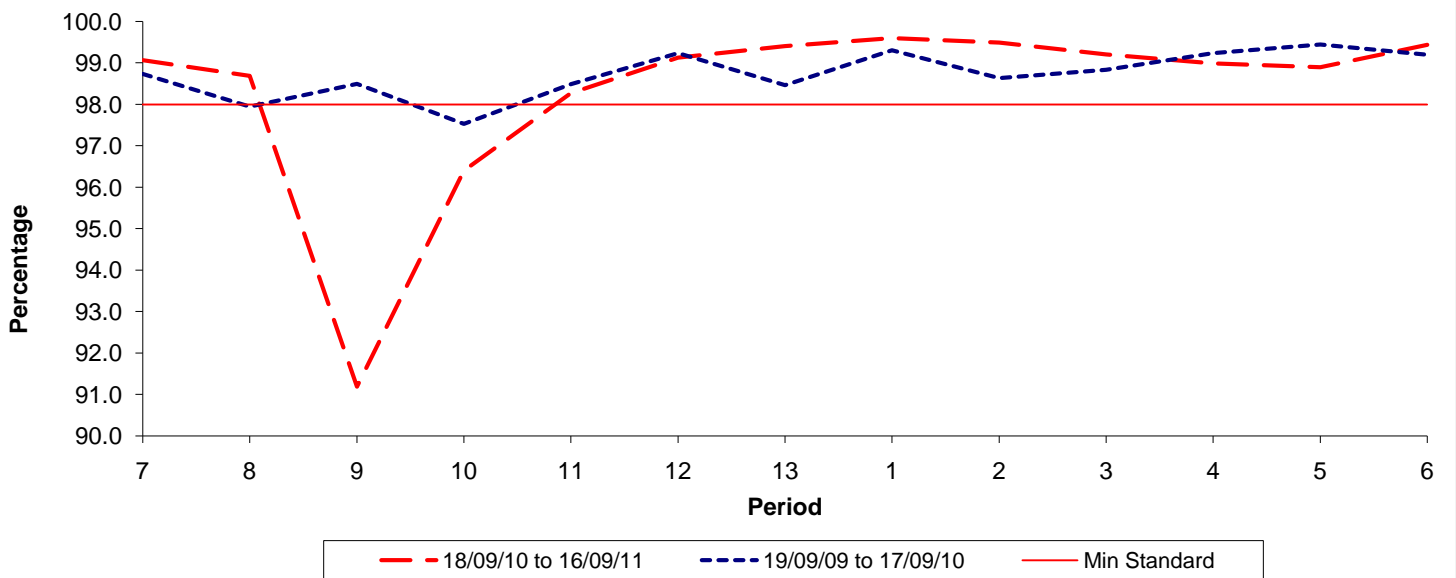

Reliability Performance (Low Frequency)

% Departing On Time

Date Range / Period	7	8	9	10	11	12	13	1	2	3	4	5	6
18/09/10 to 16/09/11	82.70	79.50	75.90	77.70	75.60	79.40	78.50	82.30	77.40	79.70	79.20	74.70	71.50
19/09/09 to 17/09/10	86.50	80.90	75.80	77.60	80.40	85.00	81.80	86.40	85.40	87.60	80.50	83.20	82.90
Min Standard	82.00	82.00	82.00	82.00	82.00	82.00	82.00	82.00	82.00	82.00	82.00	82.00	82.00

On Time figures are based on 12 weeks data

Kilometre Performance

% Kilometres Operated

Date Range / Period	7	8	9	10	11	12	13	1	2	3	4	5	6
18/09/10 to 16/09/11	99.07	98.69	91.19	96.40	98.27	99.13	99.41	99.60	99.49	99.21	98.99	98.90	99.44
19/09/09 to 17/09/10	98.74	97.95	98.50	97.53	98.49	99.24	98.47	99.31	98.64	98.84	99.24	99.45	99.20
Min Standard	98.00	98.00	98.00	98.00	98.00	98.00	98.00	98.00	98.00	98.00	98.00	98.00	98.00

Kilometre figures are based on 4 weeks data