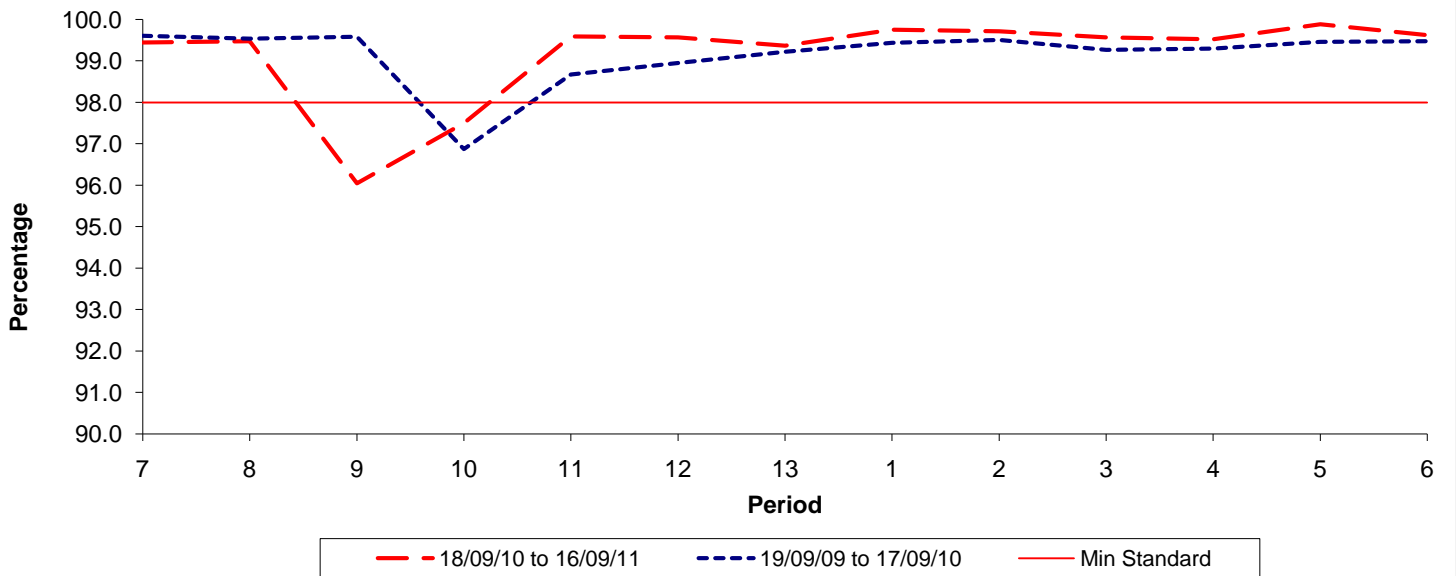

Reliability Performance (Low Frequency)

% Departing On Time

Date Range / Period	7	8	9	10	11	12	13	1	2	3	4	5	6
18/09/10 to 16/09/11	93.50	91.70	89.90	87.40	86.60	88.60	90.30	93.50	92.30	93.50	91.20	90.00	88.10
19/09/09 to 17/09/10	91.90	89.60	89.20	88.30	89.00	88.60	86.90	87.20	88.00	89.40	89.80	91.10	92.70
Min Standard	82.00	82.00	82.00	82.00	82.00	82.00	82.00	82.00	82.00	82.00	82.00	82.00	82.00

On Time figures are based on 12 weeks data

Kilometre Performance

% Kilometres Operated

Date Range / Period	7	8	9	10	11	12	13	1	2	3	4	5	6
18/09/10 to 16/09/11	99.45	99.48	96.05	97.50	99.60	99.57	99.37	99.76	99.72	99.57	99.53	99.89	99.63
19/09/09 to 17/09/10	99.61	99.54	99.59	96.87	98.67	98.95	99.22	99.44	99.51	99.27	99.30	99.46	99.48
Min Standard	98.00	98.00	98.00	98.00	98.00	98.00	98.00	98.00	98.00	98.00	98.00	98.00	98.00

Kilometre figures are based on 4 weeks data