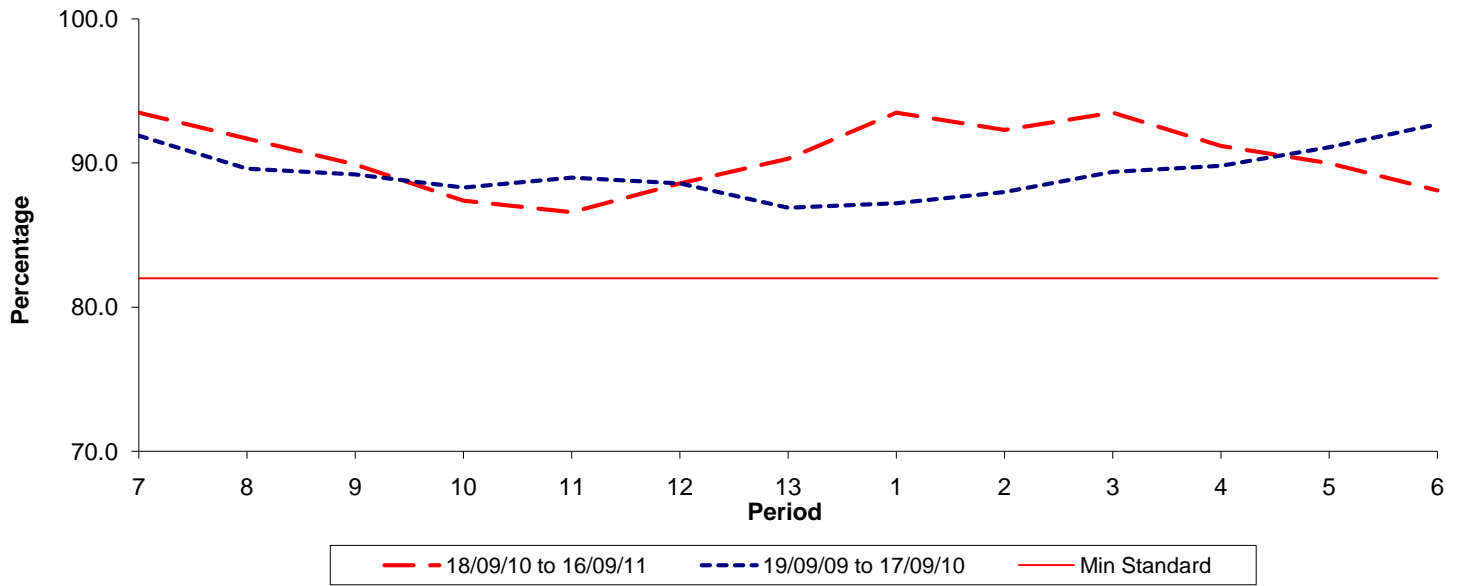

Reliability Performance (Low Frequency)

% Departing On Time

Date Range / Period	7	8	9	10	11	12	13	1	2	3	4	5	6
18/09/10 to 16/09/11	93.50	91.70	89.90	87.40	86.60	88.60	90.30	93.50	92.30	93.50	91.20	90.00	88.10
19/09/09 to 17/09/10	91.90	89.60	89.20	88.30	89.00	88.60	86.90	87.20	88.00	89.40	89.80	91.10	92.70
Min Standard	82.00	82.00	82.00	82.00	82.00	82.00	82.00	82.00	82.00	82.00	82.00	82.00	82.00

On Time figures are based on 12 weeks data

Kilometre Performance

% Kilometres Operated

Date Range / Period	7	8	9	10	11	12	13	1	2	3	4	5	6
18/09/10 to 16/09/11	99.45	99.48	96.05	97.50	99.60	99.57	99.37	99.76	99.72	99.57	99.53	99.89	99.63
19/09/09 to 17/09/10	99.61	99.54	99.59	96.87	98.67	98.95	99.22	99.44	99.51	99.27	99.30	99.46	99.48
Min Standard	98.00	98.00	98.00	98.00	98.00	98.00	98.00	98.00	98.00	98.00	98.00	98.00	98.00

Kilometre figures are based on 4 weeks data