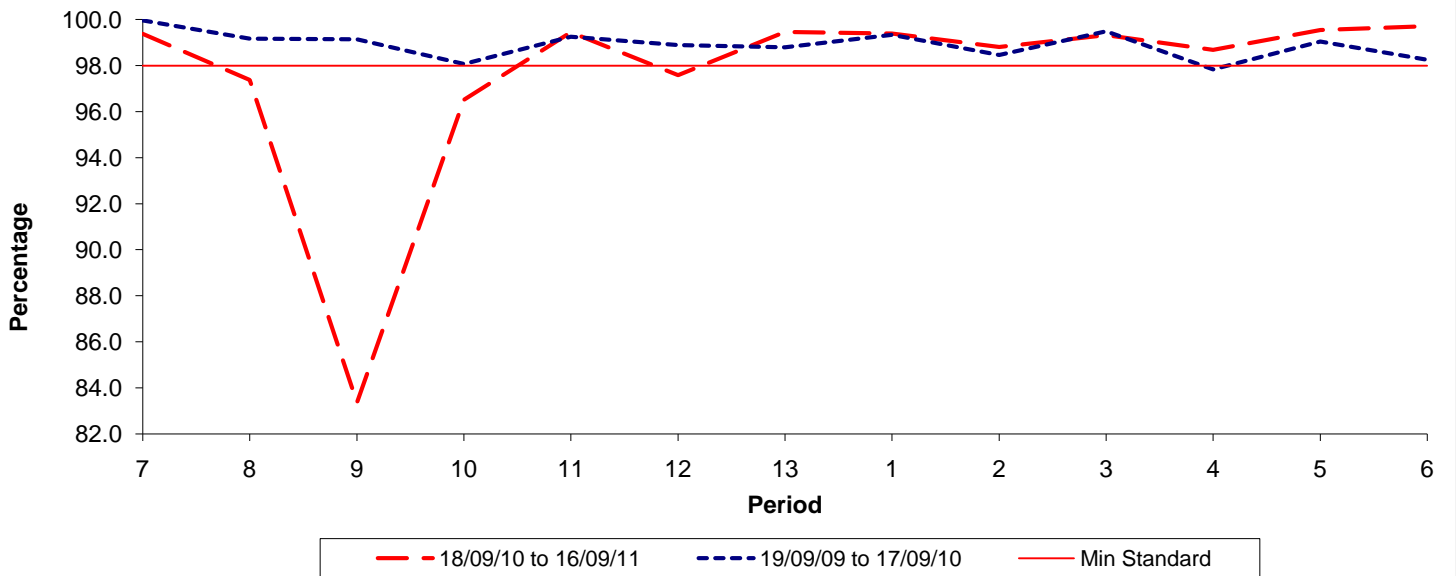

Reliability Performance (Low Frequency)

% Departing On Time

Date Range / Period	7	8	9	10	11	12	13	1	2	3	4	5	6
18/09/10 to 16/09/11	79.60	79.00	70.10	65.40	73.50	81.40	80.50	76.70	78.00	76.10	78.70	82.00	87.90
19/09/09 to 17/09/10	73.70	72.40	71.00	73.80	82.90	72.00	71.40	71.00	75.80	78.50	81.70	82.20	81.10
Min Standard	82.00	82.00	82.00	82.00	82.00	82.00	82.00	82.00	82.00	82.00	82.00	82.00	82.00

On Time figures are based on 12 weeks data

Kilometre Performance

% Kilometres Operated

Date Range / Period	7	8	9	10	11	12	13	1	2	3	4	5	6
18/09/10 to 16/09/11	99.38	97.38	83.36	96.51	99.45	97.58	99.46	99.39	98.80	99.32	98.68	99.55	99.71
19/09/09 to 17/09/10	99.96	99.17	99.14	98.08	99.26	98.90	98.79	99.33	98.47	99.49	97.84	99.04	98.25
Min Standard	98.00	98.00	98.00	98.00	98.00	98.00	98.00	98.00	98.00	98.00	98.00	98.00	98.00

Kilometre figures are based on 4 weeks data