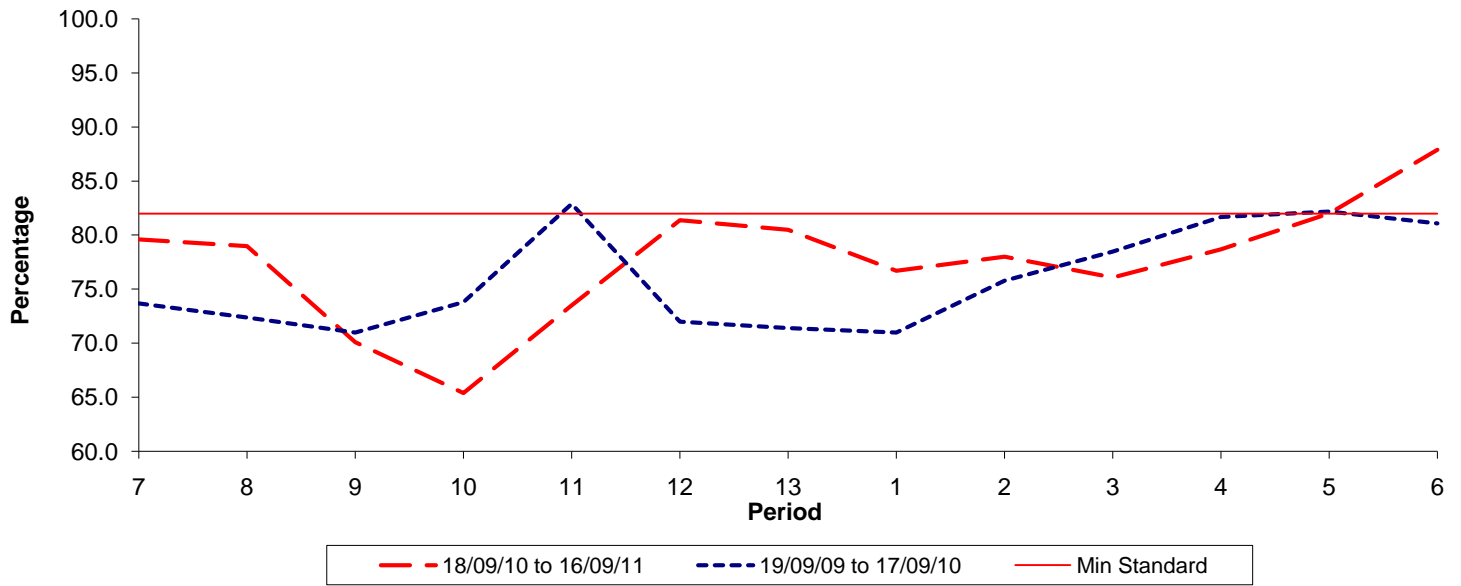

Reliability Performance (Low Frequency)

% Departing On Time

Date Range / Period	7	8	9	10	11	12	13	1	2	3	4	5	6
18/09/10 to 16/09/11	79.60	79.00	70.10	65.40	73.50	81.40	80.50	76.70	78.00	76.10	78.70	82.00	87.90
19/09/09 to 17/09/10	73.70	72.40	71.00	73.80	82.90	72.00	71.40	71.00	75.80	78.50	81.70	82.20	81.10
Min Standard	82.00	82.00	82.00	82.00	82.00	82.00	82.00	82.00	82.00	82.00	82.00	82.00	82.00

On Time figures are based on 12 weeks data

Kilometre Performance

% Kilometres Operated

Date Range / Period	7	8	9	10	11	12	13	1	2	3	4	5	6
18/09/10 to 16/09/11	99.38	97.38	83.36	96.51	99.45	97.58	99.46	99.39	98.80	99.32	98.68	99.55	99.71
19/09/09 to 17/09/10	99.96	99.17	99.14	98.08	99.26	98.90	98.79	99.33	98.47	99.49	97.84	99.04	98.25
Min Standard	98.00	98.00	98.00	98.00	98.00	98.00	98.00	98.00	98.00	98.00	98.00	98.00	98.00

Kilometre figures are based on 4 weeks data