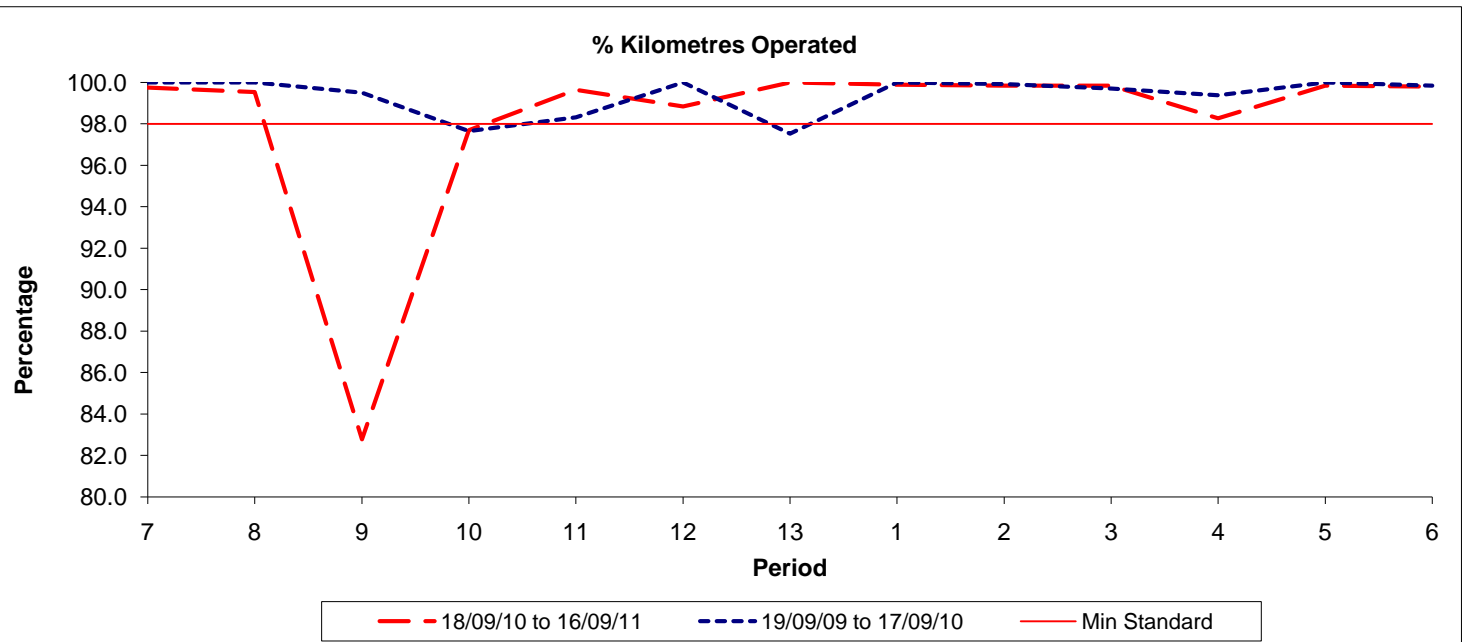

Reliability Performance (Low Frequency)

Date Range / Period	7	8	9	10	11	12	13	1	2	3	4	5	6
18/09/10 to 16/09/11	90.60	85.50	82.30	81.10	86.20	84.20	84.60	86.30	90.40	94.70	94.70	98.90	97.90
19/09/09 to 17/09/10	91.10	87.30	85.90	78.70	90.70	86.80	94.20	93.10	92.20	92.90	89.50	92.90	91.90
Min Standard	82.00	82.00	82.00	82.00	82.00	82.00	82.00	82.00	82.00	82.00	82.00	82.00	82.00

On Time figures are based on 12 weeks data

Kilometre Performance

Date Range / Period	7	8	9	10	11	12	13	1	2	3	4	5	6
18/09/10 to 16/09/11	99.75	99.54	82.77	97.70	99.64	98.84	100.00	99.89	99.85	99.84	98.27	99.85	99.80
19/09/09 to 17/09/10	100.00	100.00	99.50	97.65	98.32	100.00	97.53	100.00	99.93	99.71	99.39	100.00	99.85
Min Standard	98.00	98.00	98.00	98.00	98.00	98.00	98.00	98.00	98.00	98.00	98.00	98.00	98.00

Kilometre figures are based on 4 weeks data