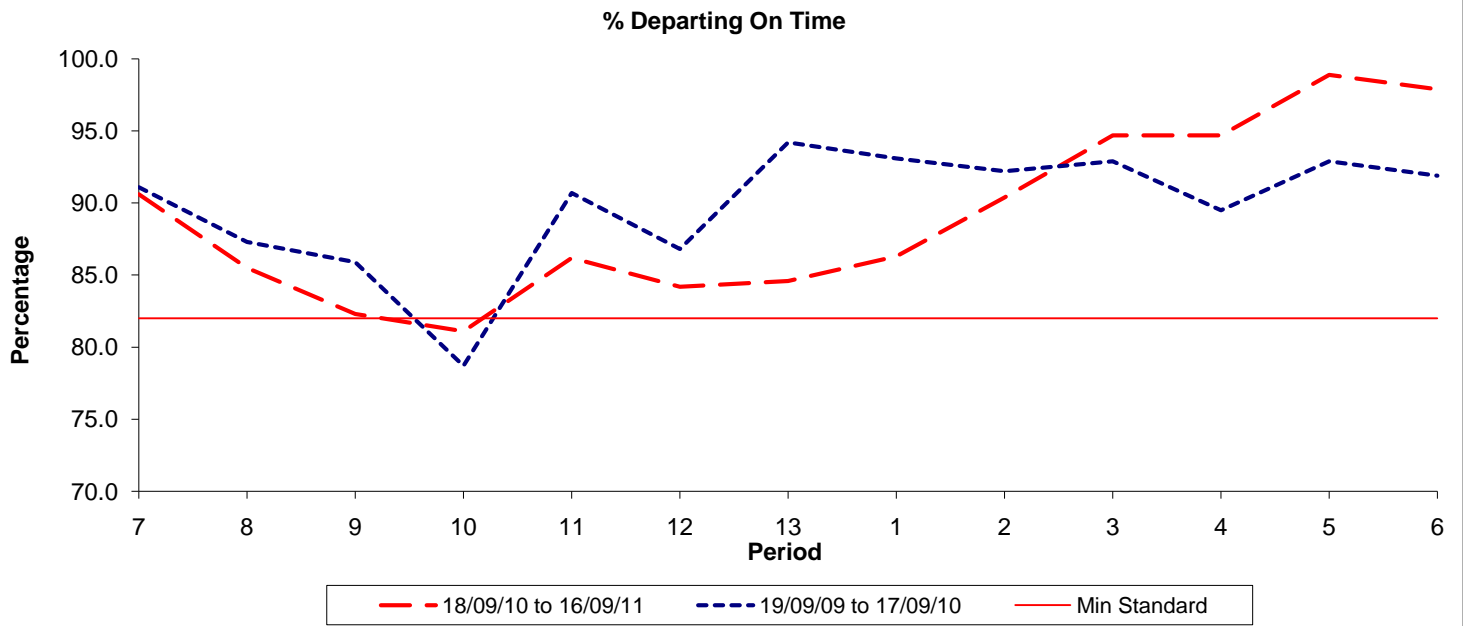

Reliability Performance (Low Frequency)

Date Range / Period	7	8	9	10	11	12	13	1	2	3	4	5	6
18/09/10 to 16/09/11	90.60	85.50	82.30	81.10	86.20	84.20	84.60	86.30	90.40	94.70	94.70	98.90	97.90
19/09/09 to 17/09/10	91.10	87.30	85.90	78.70	90.70	86.80	94.20	93.10	92.20	92.90	89.50	92.90	91.90
Min Standard	82.00	82.00	82.00	82.00	82.00	82.00	82.00	82.00	82.00	82.00	82.00	82.00	82.00

On Time figures are based on 12 weeks data

Kilometre Performance

Date Range / Period	7	8	9	10	11	12	13	1	2	3	4	5	6
18/09/10 to 16/09/11	99.75	99.54	82.77	97.70	99.64	98.84	100.00	99.89	99.85	99.84	98.27	99.85	99.80
19/09/09 to 17/09/10	100.00	100.00	99.50	97.65	98.32	100.00	97.53	100.00	99.93	99.71	99.39	100.00	99.85
Min Standard	98.00	98.00	98.00	98.00	98.00	98.00	98.00	98.00	98.00	98.00	98.00	98.00	98.00

Kilometre figures are based on 4 weeks data