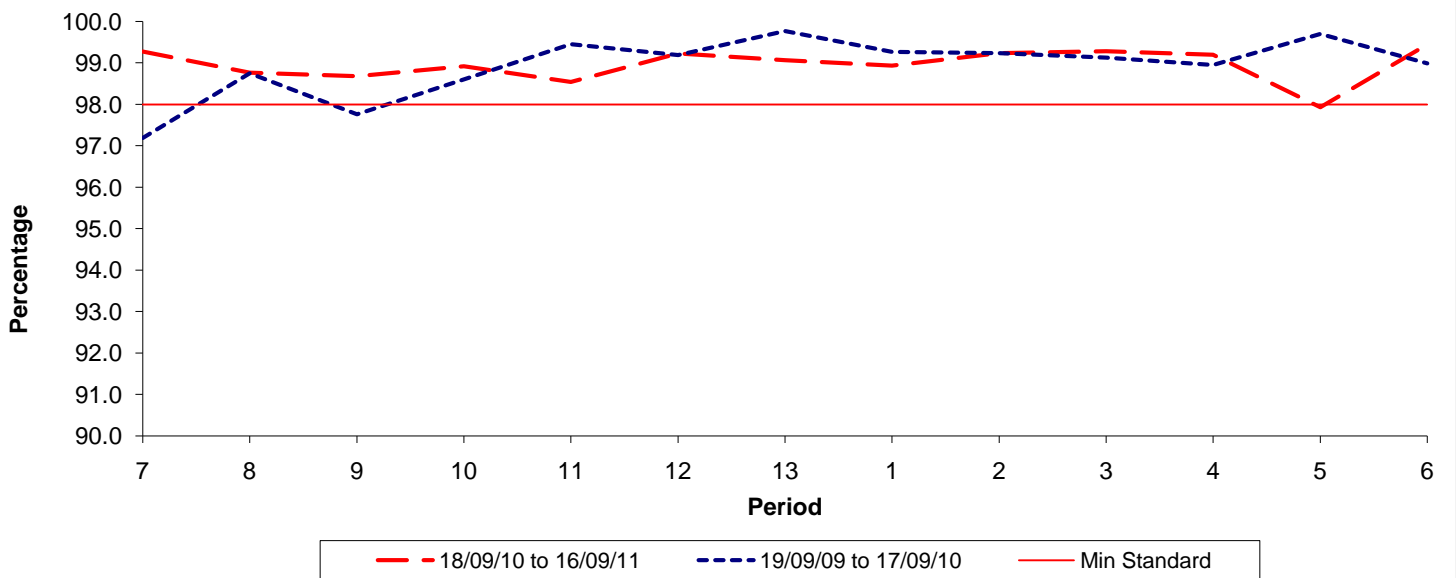

Reliability Performance (Low Frequency)

% Departing On Time

Date Range / Period	7	8	9	10	11	12	13	1	2	3	4	5	6
18/09/10 to 16/09/11	77.40	75.30	76.20	77.40	75.90	76.00	77.90	79.90	82.10	81.30	80.80	83.80	85.50
19/09/09 to 17/09/10	69.50	69.60	67.50	70.70	72.40	79.60	78.70	77.80	76.80	77.30	77.10	81.20	78.10
Min Standard	78.00	78.00	78.00	78.00	78.00	78.00	78.00	78.00	78.00	78.00	78.00	78.00	78.00

On Time figures are based on 12 weeks data

Kilometre Performance

% Kilometres Operated

Date Range / Period	7	8	9	10	11	12	13	1	2	3	4	5	6
18/09/10 to 16/09/11	99.28	98.77	98.68	98.92	98.54	99.23	99.07	98.94	99.24	99.29	99.20	97.93	99.45
19/09/09 to 17/09/10	97.19	98.75	97.76	98.60	99.45	99.19	99.77	99.27	99.24	99.13	98.95	99.70	98.99
Min Standard	98.00	98.00	98.00	98.00	98.00	98.00	98.00	98.00	98.00	98.00	98.00	98.00	98.00

Kilometre figures are based on 4 weeks data