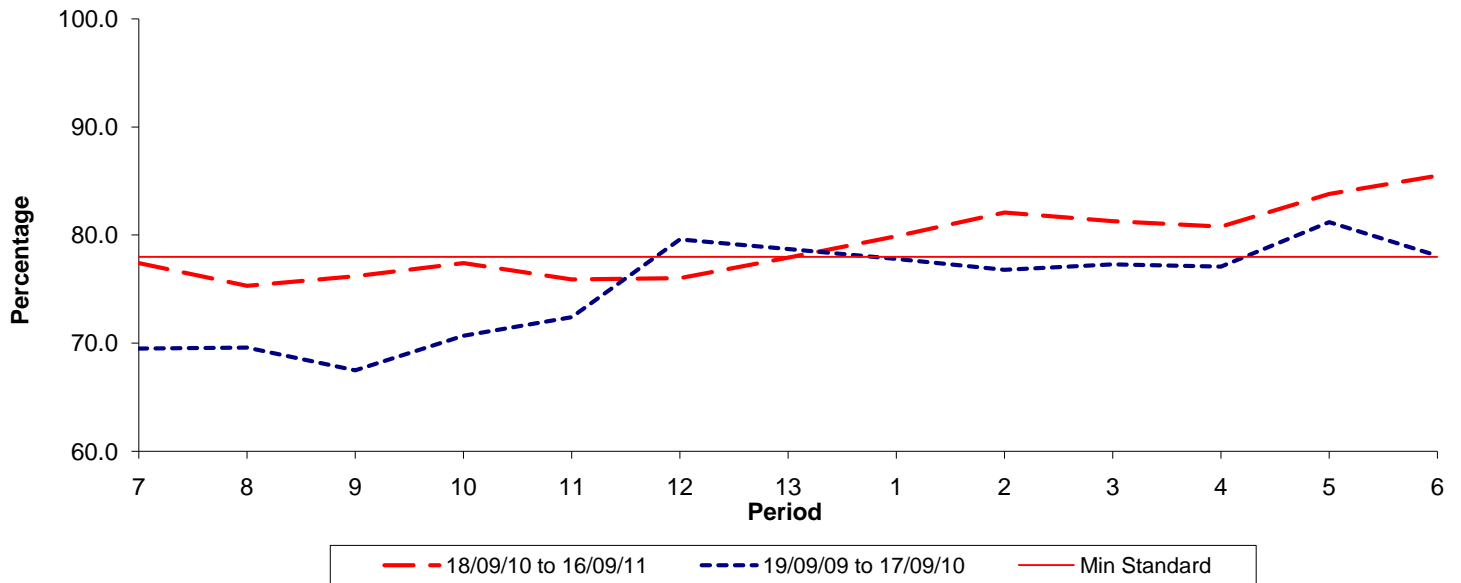

Reliability Performance (Low Frequency)

% Departing On Time

Date Range / Period	7	8	9	10	11	12	13	1	2	3	4	5	6
18/09/10 to 16/09/11	77.40	75.30	76.20	77.40	75.90	76.00	77.90	79.90	82.10	81.30	80.80	83.80	85.50
19/09/09 to 17/09/10	69.50	69.60	67.50	70.70	72.40	79.60	78.70	77.80	76.80	77.30	77.10	81.20	78.10
Min Standard	78.00	78.00	78.00	78.00	78.00	78.00	78.00	78.00	78.00	78.00	78.00	78.00	78.00

On Time figures are based on 12 weeks data

Kilometre Performance

% Kilometres Operated

Date Range / Period	7	8	9	10	11	12	13	1	2	3	4	5	6
18/09/10 to 16/09/11	99.28	98.77	98.68	98.92	98.54	99.23	99.07	98.94	99.24	99.29	99.20	97.93	99.45
19/09/09 to 17/09/10	97.19	98.75	97.76	98.60	99.45	99.19	99.77	99.27	99.24	99.13	98.95	99.70	98.99
Min Standard	98.00	98.00	98.00	98.00	98.00	98.00	98.00	98.00	98.00	98.00	98.00	98.00	98.00

Kilometre figures are based on 4 weeks data