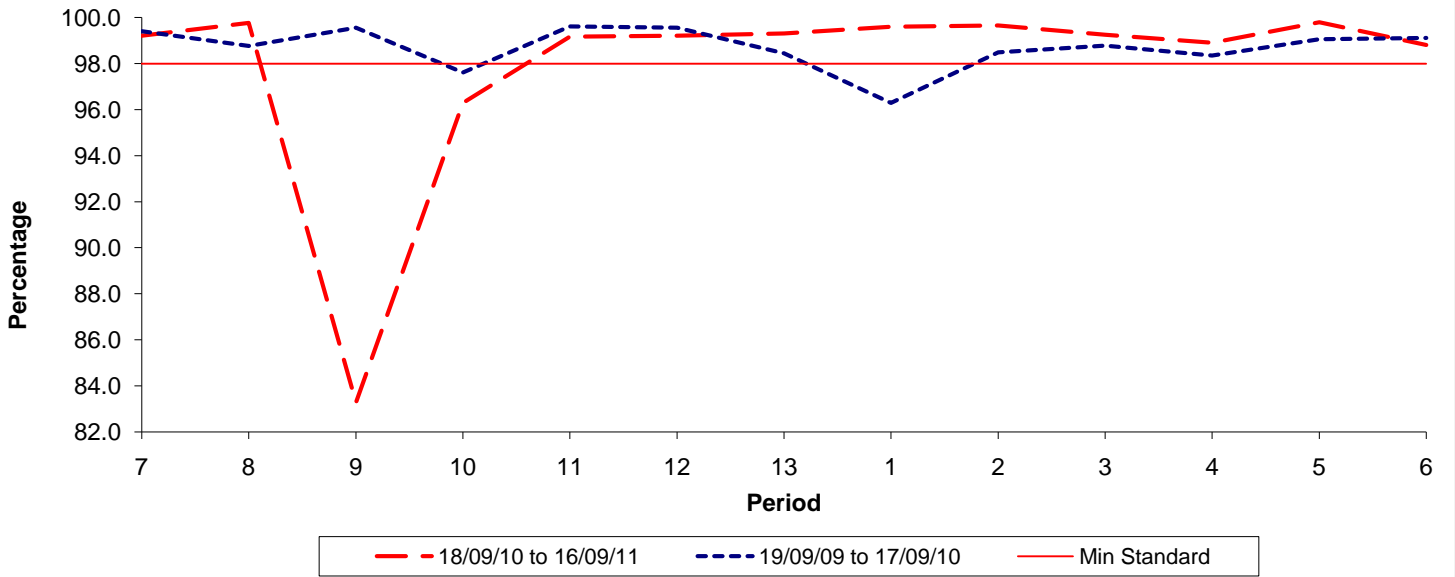

Reliability Performance (Low Frequency)

% Departing On Time

Date Range / Period	7	8	9	10	11	12	13	1	2	3	4	5	6
18/09/10 to 16/09/11	90.30	84.00	80.20	73.00	78.30	82.10	89.90	92.40	93.70	92.20	88.50	90.90	90.70
19/09/09 to 17/09/10	93.10	89.00	87.70	84.50	87.10	86.20	83.60	75.70	74.40	78.70	85.60	90.40	90.70
Min Standard	86.00	86.00	86.00	86.00	86.00	86.00	86.00	86.00	86.00	86.00	86.00	86.00	86.00

On Time figures are based on 12 weeks data

Kilometre Performance

% Kilometres Operated

Date Range / Period	7	8	9	10	11	12	13	1	2	3	4	5	6
18/09/10 to 16/09/11	99.22	99.77	83.28	96.29	99.17	99.21	99.31	99.60	99.66	99.26	98.91	99.80	98.81
19/09/09 to 17/09/10	99.40	98.76	99.56	97.61	99.61	99.56	98.45	96.29	98.48	98.78	98.35	99.05	99.11
Min Standard	98.00	98.00	98.00	98.00	98.00	98.00	98.00	98.00	98.00	98.00	98.00	98.00	98.00

Kilometre figures are based on 4 weeks data