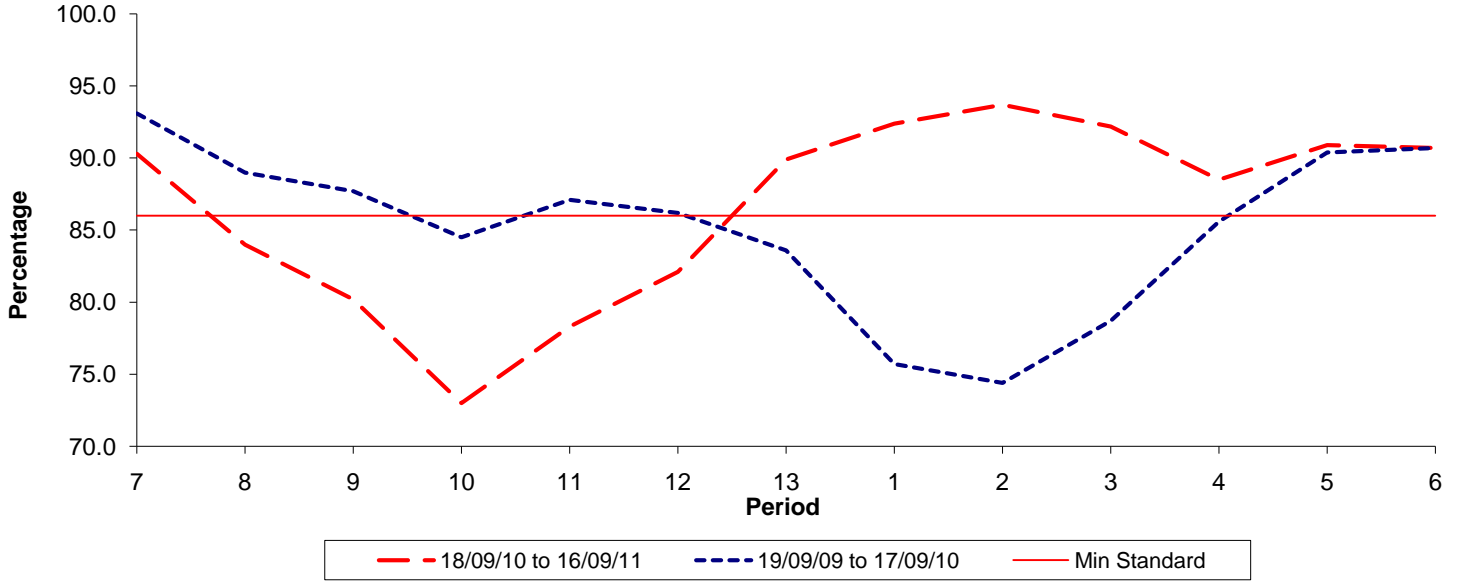

Reliability Performance (Low Frequency)

% Departing On Time

Date Range / Period	7	8	9	10	11	12	13	1	2	3	4	5	6
18/09/10 to 16/09/11	90.30	84.00	80.20	73.00	78.30	82.10	89.90	92.40	93.70	92.20	88.50	90.90	90.70
19/09/09 to 17/09/10	93.10	89.00	87.70	84.50	87.10	86.20	83.60	75.70	74.40	78.70	85.60	90.40	90.70
Min Standard	86.00	86.00	86.00	86.00	86.00	86.00	86.00	86.00	86.00	86.00	86.00	86.00	86.00

On Time figures are based on 12 weeks data

Kilometre Performance

% Kilometres Operated

Date Range / Period	7	8	9	10	11	12	13	1	2	3	4	5	6
18/09/10 to 16/09/11	99.22	99.77	83.28	96.29	99.17	99.21	99.31	99.60	99.66	99.26	98.91	99.80	98.81
19/09/09 to 17/09/10	99.40	98.76	99.56	97.61	99.61	99.56	98.45	96.29	98.48	98.78	98.35	99.05	99.11
Min Standard	98.00	98.00	98.00	98.00	98.00	98.00	98.00	98.00	98.00	98.00	98.00	98.00	98.00

Kilometre figures are based on 4 weeks data