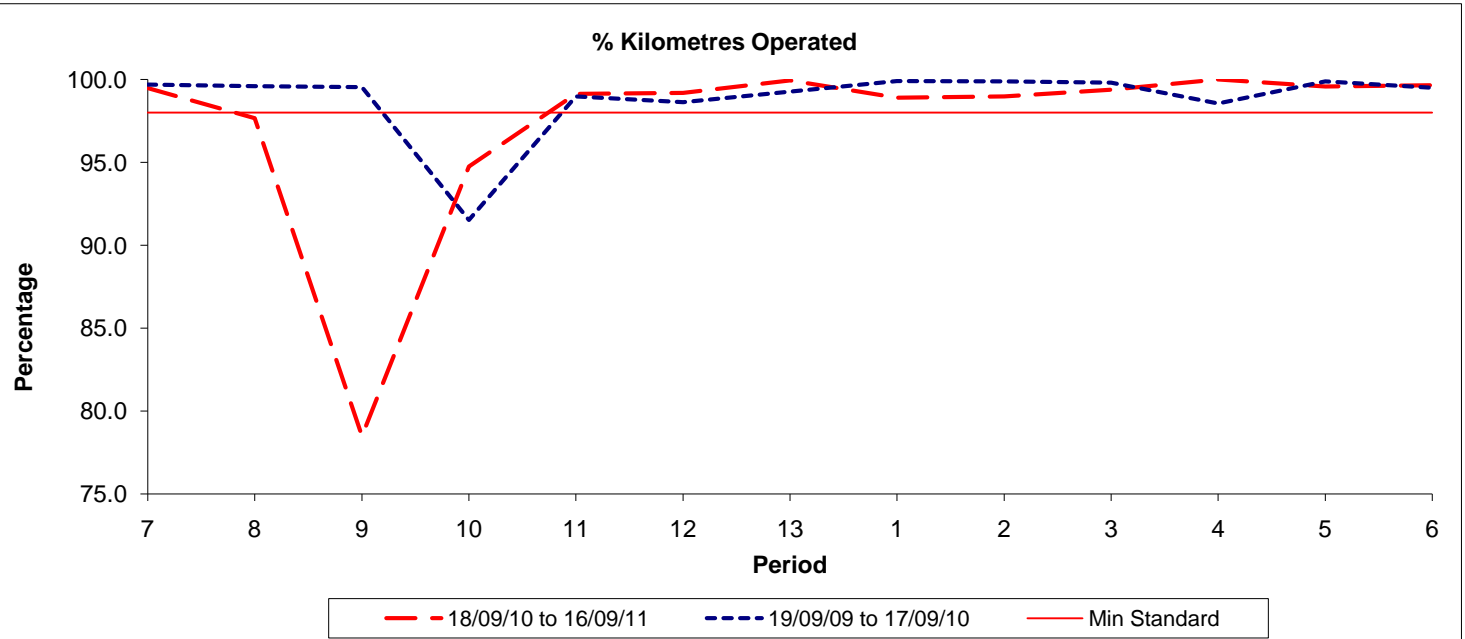

**Reliability Performance ( Low Frequency )**

Date Range / Period	7	8	9	10	11	12	13	1	2	3	4	5	6
18/09/10 to 16/09/11	76.20	71.60	66.80	68.00	84.90	86.90	90.60	85.90	87.90	93.00	86.50	100.00	91.20
19/09/09 to 17/09/10	91.90	87.20	83.50	81.10	92.10	80.60	75.70	68.10	72.00	81.20	86.80	93.60	85.40
Min Standard	82.00	82.00	82.00	82.00	82.00	82.00	82.00	82.00	82.00	82.00	82.00	82.00	82.00

On Time figures are based on 12 weeks data

**Kilometre Performance**

Date Range / Period	7	8	9	10	11	12	13	1	2	3	4	5	6
18/09/10 to 16/09/11	99.47	97.67	78.48	94.74	99.14	99.19	99.94	98.90	98.97	99.38	100.00	99.58	99.65
19/09/09 to 17/09/10	99.70	99.61	99.56	91.52	98.99	98.65	99.28	99.92	99.90	99.83	98.56	99.90	99.52
Min Standard	98.00	98.00	98.00	98.00	98.00	98.00	98.00	98.00	98.00	98.00	98.00	98.00	98.00

Kilometre figures are based on 4 weeks data