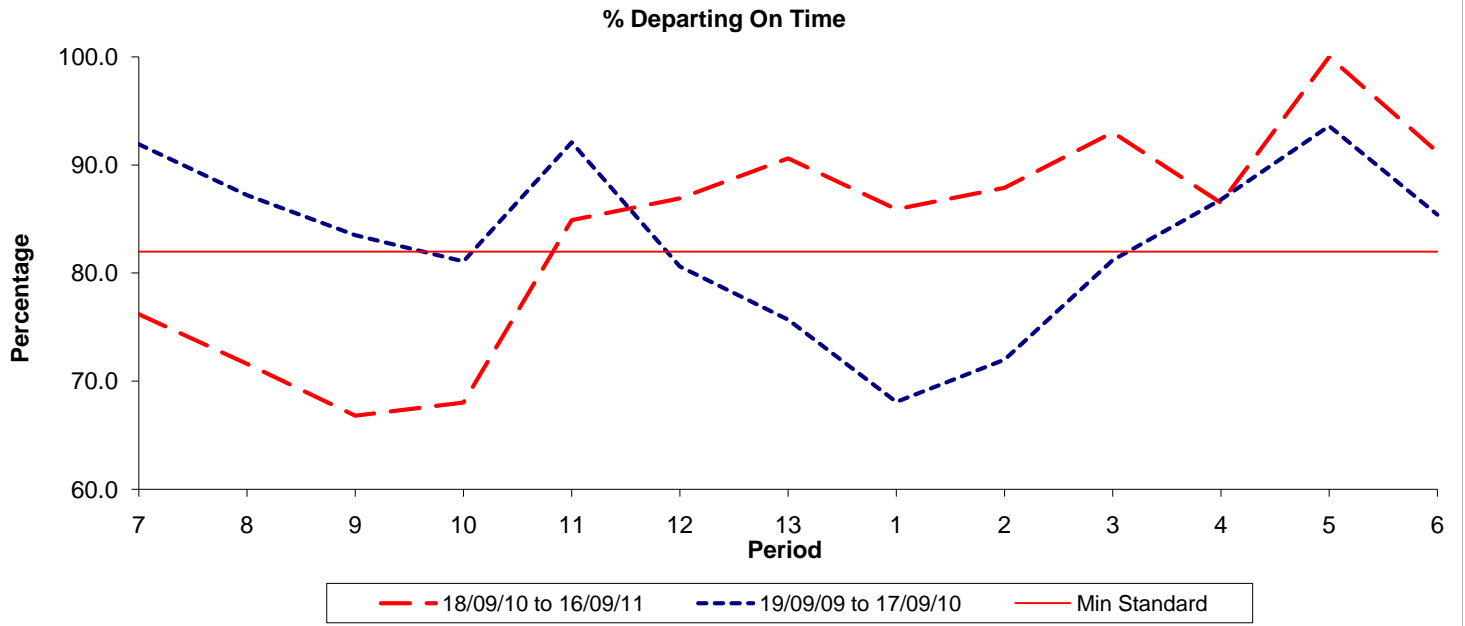

**Reliability Performance ( Low Frequency )**

Date Range / Period	7	8	9	10	11	12	13	1	2	3	4	5	6
18/09/10 to 16/09/11	76.20	71.60	66.80	68.00	84.90	86.90	90.60	85.90	87.90	93.00	86.50	100.00	91.20
19/09/09 to 17/09/10	91.90	87.20	83.50	81.10	92.10	80.60	75.70	68.10	72.00	81.20	86.80	93.60	85.40
Min Standard	82.00	82.00	82.00	82.00	82.00	82.00	82.00	82.00	82.00	82.00	82.00	82.00	82.00

On Time figures are based on 12 weeks data

**Kilometre Performance**

Date Range / Period	7	8	9	10	11	12	13	1	2	3	4	5	6
18/09/10 to 16/09/11	99.47	97.67	78.48	94.74	99.14	99.19	99.94	98.90	98.97	99.38	100.00	99.58	99.65
19/09/09 to 17/09/10	99.70	99.61	99.56	91.52	98.99	98.65	99.28	99.92	99.90	99.83	98.56	99.90	99.52
Min Standard	98.00	98.00	98.00	98.00	98.00	98.00	98.00	98.00	98.00	98.00	98.00	98.00	98.00

Kilometre figures are based on 4 weeks data