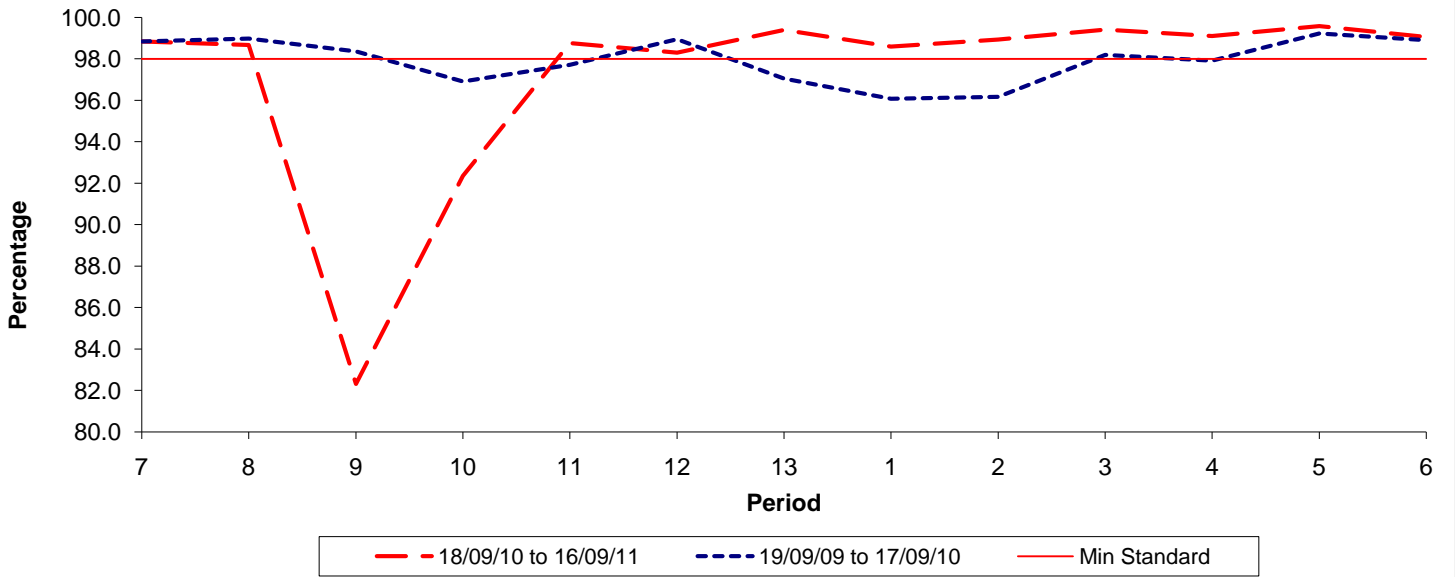

Reliability Performance (Low Frequency)

% Departing On Time

Date Range / Period	7	8	9	10	11	12	13	1	2	3	4	5	6
18/09/10 to 16/09/11	87.40	84.10	79.00	77.80	75.10	81.20	84.30	87.40	89.40	89.40	86.60	88.70	89.10
19/09/09 to 17/09/10	88.10	86.00	81.50	81.80	79.20	82.00	79.50	72.10	65.20	65.40	72.90	84.10	88.20
Min Standard	86.00	86.00	86.00	86.00	86.00	86.00	86.00	86.00	86.00	86.00	86.00	86.00	86.00

On Time figures are based on 12 weeks data

Kilometre Performance

% Kilometres Operated

Date Range / Period	7	8	9	10	11	12	13	1	2	3	4	5	6
18/09/10 to 16/09/11	98.85	98.68	82.31	92.36	98.77	98.31	99.41	98.60	98.94	99.42	99.11	99.59	99.06
19/09/09 to 17/09/10	98.85	98.99	98.38	96.91	97.72	98.96	97.06	96.08	96.17	98.20	97.92	99.24	98.91
Min Standard	98.00	98.00	98.00	98.00	98.00	98.00	98.00	98.00	98.00	98.00	98.00	98.00	98.00

Kilometre figures are based on 4 weeks data