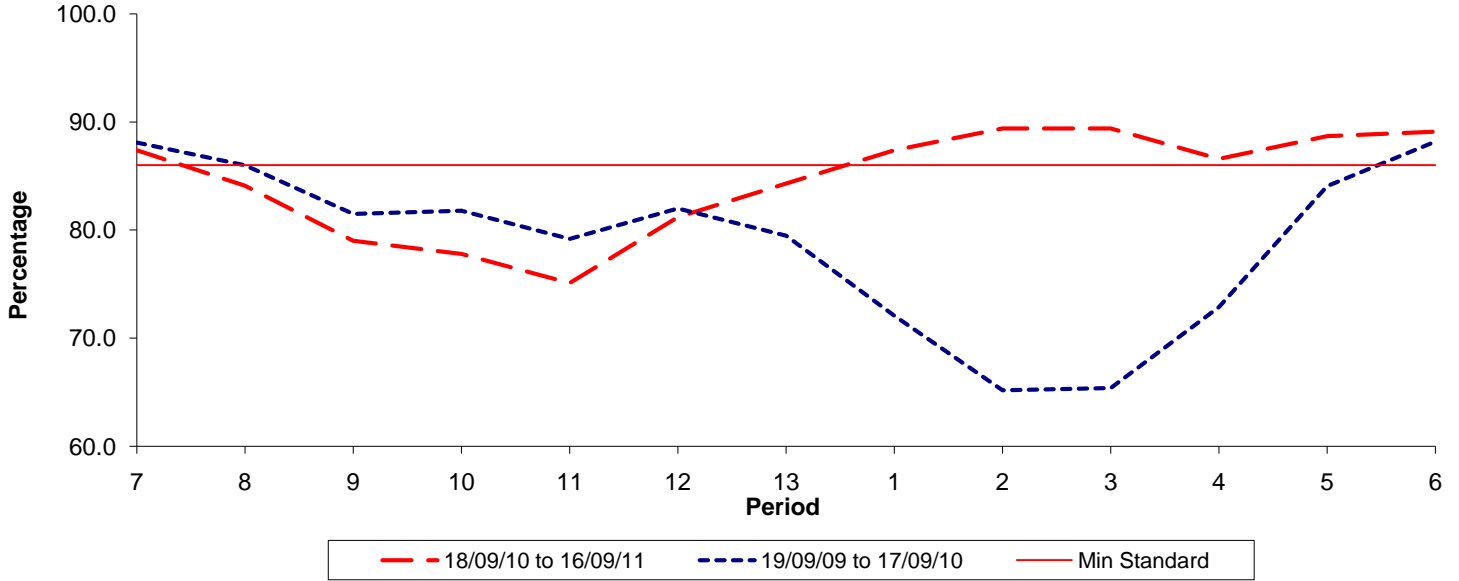

Reliability Performance (Low Frequency)

% Departing On Time

Date Range / Period	7	8	9	10	11	12	13	1	2	3	4	5	6
18/09/10 to 16/09/11	87.40	84.10	79.00	77.80	75.10	81.20	84.30	87.40	89.40	89.40	86.60	88.70	89.10
19/09/09 to 17/09/10	88.10	86.00	81.50	81.80	79.20	82.00	79.50	72.10	65.20	65.40	72.90	84.10	88.20
Min Standard	86.00	86.00	86.00	86.00	86.00	86.00	86.00	86.00	86.00	86.00	86.00	86.00	86.00

On Time figures are based on 12 weeks data

Kilometre Performance

% Kilometres Operated

Date Range / Period	7	8	9	10	11	12	13	1	2	3	4	5	6
18/09/10 to 16/09/11	98.85	98.68	82.31	92.36	98.77	98.31	99.41	98.60	98.94	99.42	99.11	99.59	99.06
19/09/09 to 17/09/10	98.85	98.99	98.38	96.91	97.72	98.96	97.06	96.08	96.17	98.20	97.92	99.24	98.91
Min Standard	98.00	98.00	98.00	98.00	98.00	98.00	98.00	98.00	98.00	98.00	98.00	98.00	98.00

Kilometre figures are based on 4 weeks data