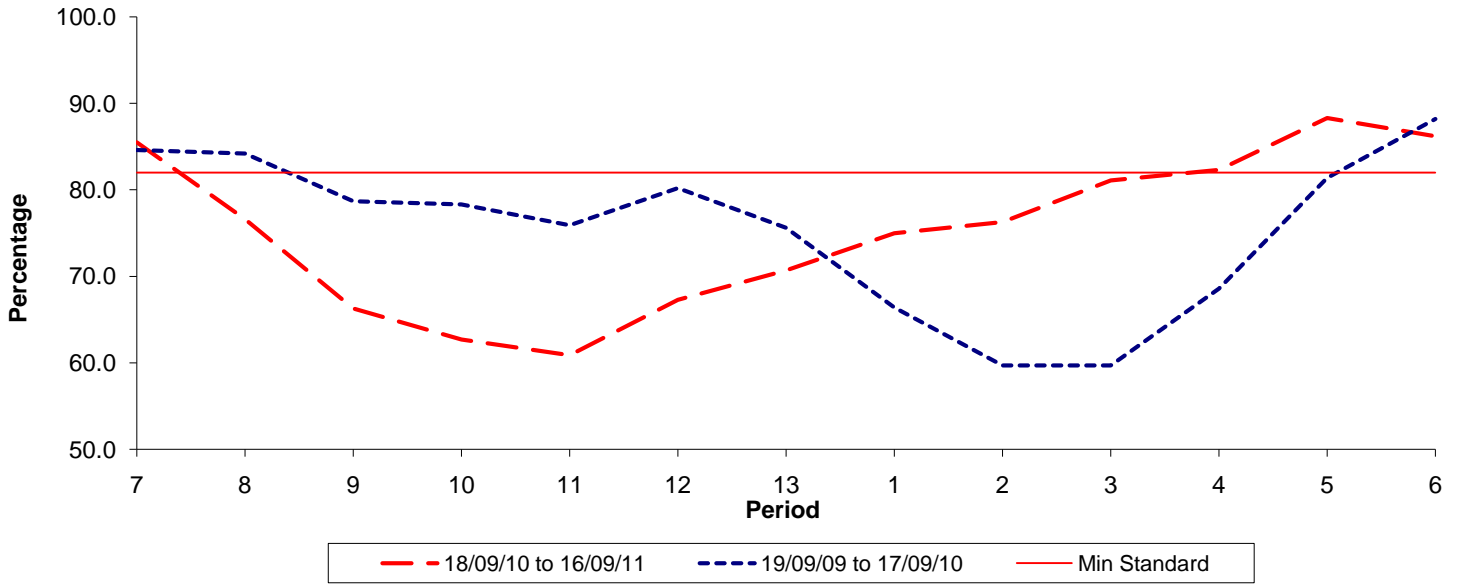

Reliability Performance (Low Frequency)

% Departing On Time

Date Range / Period	7	8	9	10	11	12	13	1	2	3	4	5	6
18/09/10 to 16/09/11	85.50	76.60	66.30	62.70	60.90	67.30	70.70	75.00	76.30	81.10	82.30	88.30	86.20
19/09/09 to 17/09/10	84.60	84.20	78.70	78.30	75.90	80.20	75.60	66.40	59.70	59.70	68.60	81.40	88.20
Min Standard	82.00	82.00	82.00	82.00	82.00	82.00	82.00	82.00	82.00	82.00	82.00	82.00	82.00

On Time figures are based on 12 weeks data

Kilometre Performance

% Kilometres Operated

Date Range / Period	7	8	9	10	11	12	13	1	2	3	4	5	6
18/09/10 to 16/09/11	99.13	98.53	82.95	95.93	98.59	98.01	99.03	98.99	98.88	99.47	99.37	99.38	99.07
19/09/09 to 17/09/10	98.76	99.17	99.06	95.83	98.43	99.36	97.06	98.03	98.39	99.13	97.53	99.41	99.10
Min Standard	98.00	98.00	98.00	98.00	98.00	98.00	98.00	98.00	98.00	98.00	98.00	98.00	98.00

Kilometre figures are based on 4 weeks data