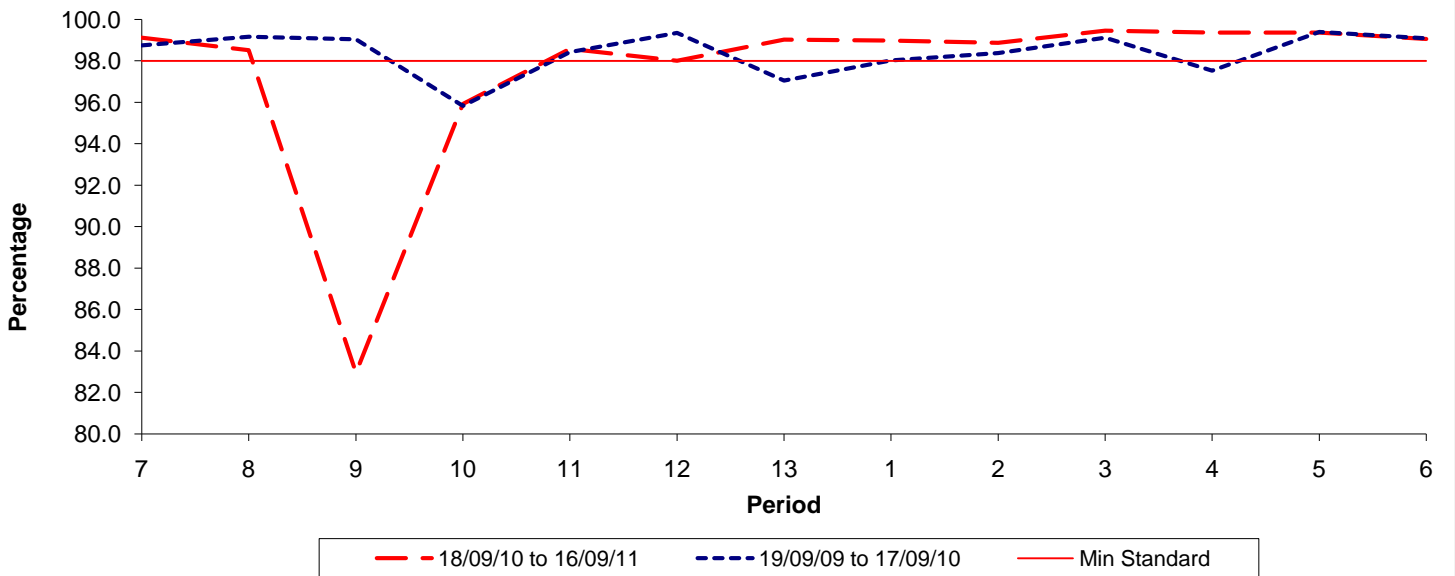

Reliability Performance (Low Frequency)

% Departing On Time

Date Range / Period	7	8	9	10	11	12	13	1	2	3	4	5	6
18/09/10 to 16/09/11	85.50	76.60	66.30	62.70	60.90	67.30	70.70	75.00	76.30	81.10	82.30	88.30	86.20
19/09/09 to 17/09/10	84.60	84.20	78.70	78.30	75.90	80.20	75.60	66.40	59.70	59.70	68.60	81.40	88.20
Min Standard	82.00	82.00	82.00	82.00	82.00	82.00	82.00	82.00	82.00	82.00	82.00	82.00	82.00

On Time figures are based on 12 weeks data

Kilometre Performance

% Kilometres Operated

Date Range / Period	7	8	9	10	11	12	13	1	2	3	4	5	6
18/09/10 to 16/09/11	99.13	98.53	82.95	95.93	98.59	98.01	99.03	98.99	98.88	99.47	99.37	99.38	99.07
19/09/09 to 17/09/10	98.76	99.17	99.06	95.83	98.43	99.36	97.06	98.03	98.39	99.13	97.53	99.41	99.10
Min Standard	98.00	98.00	98.00	98.00	98.00	98.00	98.00	98.00	98.00	98.00	98.00	98.00	98.00

Kilometre figures are based on 4 weeks data