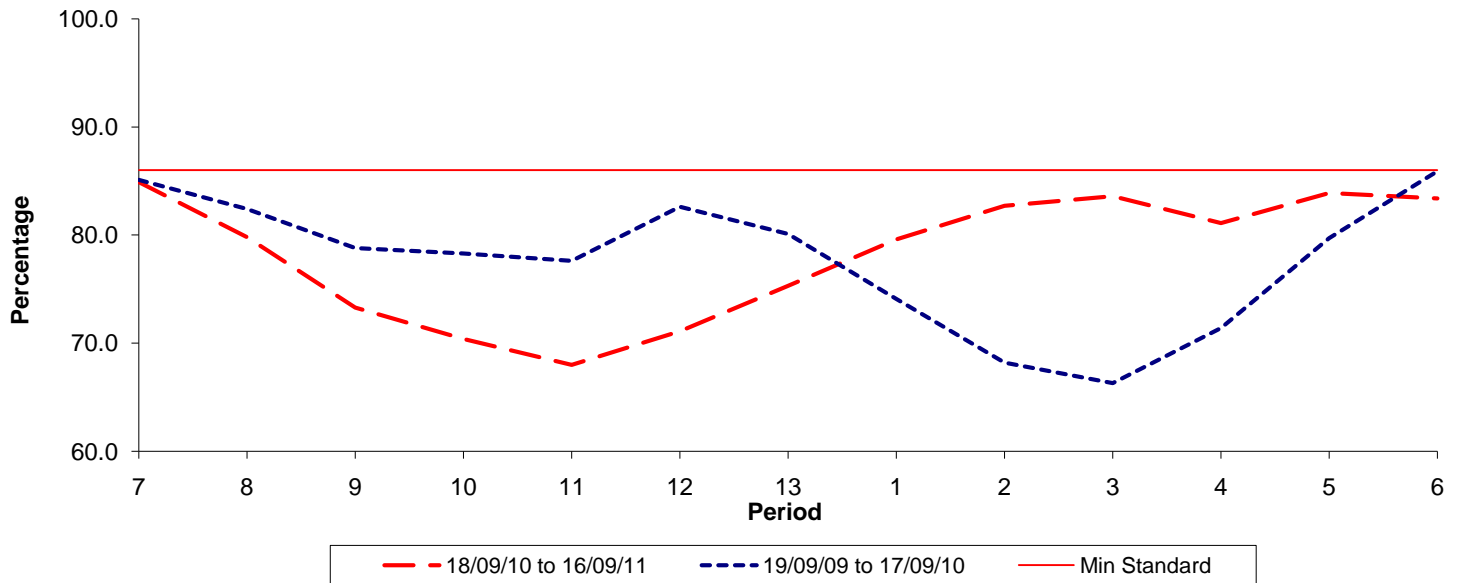

Reliability Performance (Low Frequency)

% Departing On Time

Date Range / Period	7	8	9	10	11	12	13	1	2	3	4	5	6
18/09/10 to 16/09/11	84.90	79.80	73.30	70.40	68.00	71.10	75.30	79.60	82.70	83.60	81.10	83.90	83.40
19/09/09 to 17/09/10	85.10	82.40	78.80	78.30	77.60	82.60	80.10	74.10	68.20	66.30	71.40	79.70	85.90
Min Standard	86.00	86.00	86.00	86.00	86.00	86.00	86.00	86.00	86.00	86.00	86.00	86.00	86.00

On Time figures are based on 12 weeks data

Kilometre Performance

% Kilometres Operated

Date Range / Period	7	8	9	10	11	12	13	1	2	3	4	5	6
18/09/10 to 16/09/11	98.58	98.28	83.27	95.21	98.51	98.33	99.42	99.33	99.15	99.40	99.43	99.64	99.08
19/09/09 to 17/09/10	99.38	99.18	99.20	95.62	98.58	99.49	98.02	97.71	98.13	98.38	98.66	99.55	99.17
Min Standard	98.00	98.00	98.00	98.00	98.00	98.00	98.00	98.00	98.00	98.00	98.00	98.00	98.00

Kilometre figures are based on 4 weeks data