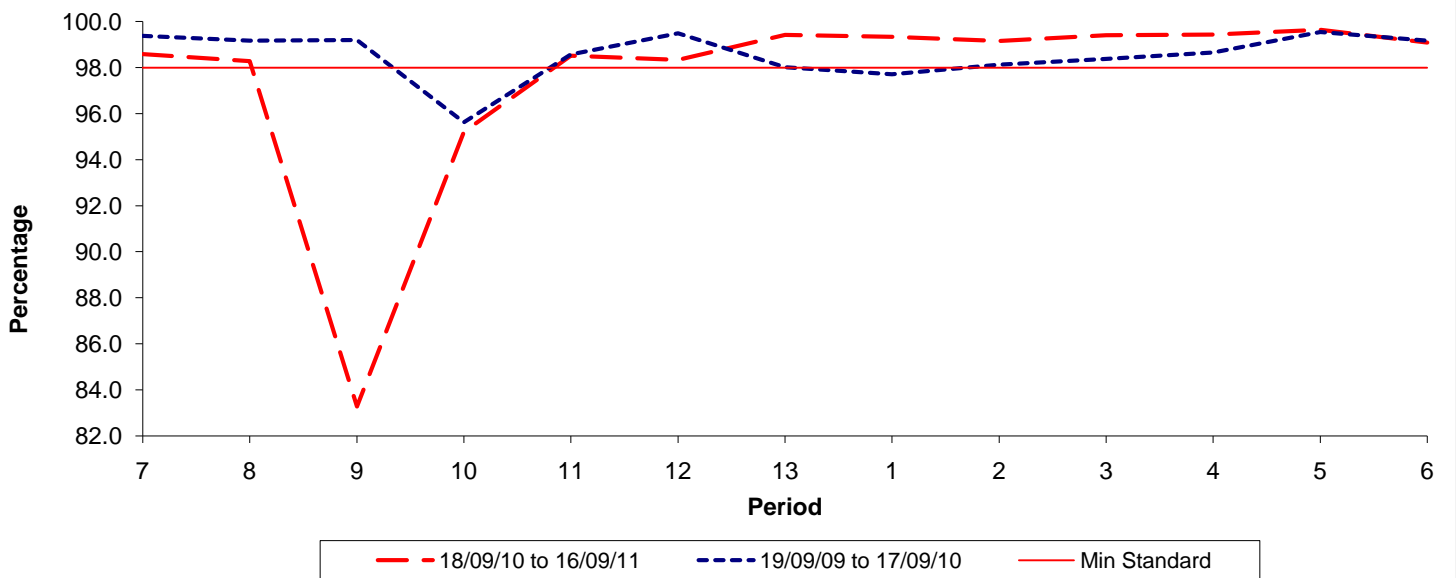

Reliability Performance (Low Frequency)

% Departing On Time

Date Range / Period	7	8	9	10	11	12	13	1	2	3	4	5	6
18/09/10 to 16/09/11	84.90	79.80	73.30	70.40	68.00	71.10	75.30	79.60	82.70	83.60	81.10	83.90	83.40
19/09/09 to 17/09/10	85.10	82.40	78.80	78.30	77.60	82.60	80.10	74.10	68.20	66.30	71.40	79.70	85.90
Min Standard	86.00	86.00	86.00	86.00	86.00	86.00	86.00	86.00	86.00	86.00	86.00	86.00	86.00

On Time figures are based on 12 weeks data

Kilometre Performance

% Kilometres Operated

Date Range / Period	7	8	9	10	11	12	13	1	2	3	4	5	6
18/09/10 to 16/09/11	98.58	98.28	83.27	95.21	98.51	98.33	99.42	99.33	99.15	99.40	99.43	99.64	99.08
19/09/09 to 17/09/10	99.38	99.18	99.20	95.62	98.58	99.49	98.02	97.71	98.13	98.38	98.66	99.55	99.17
Min Standard	98.00	98.00	98.00	98.00	98.00	98.00	98.00	98.00	98.00	98.00	98.00	98.00	98.00

Kilometre figures are based on 4 weeks data