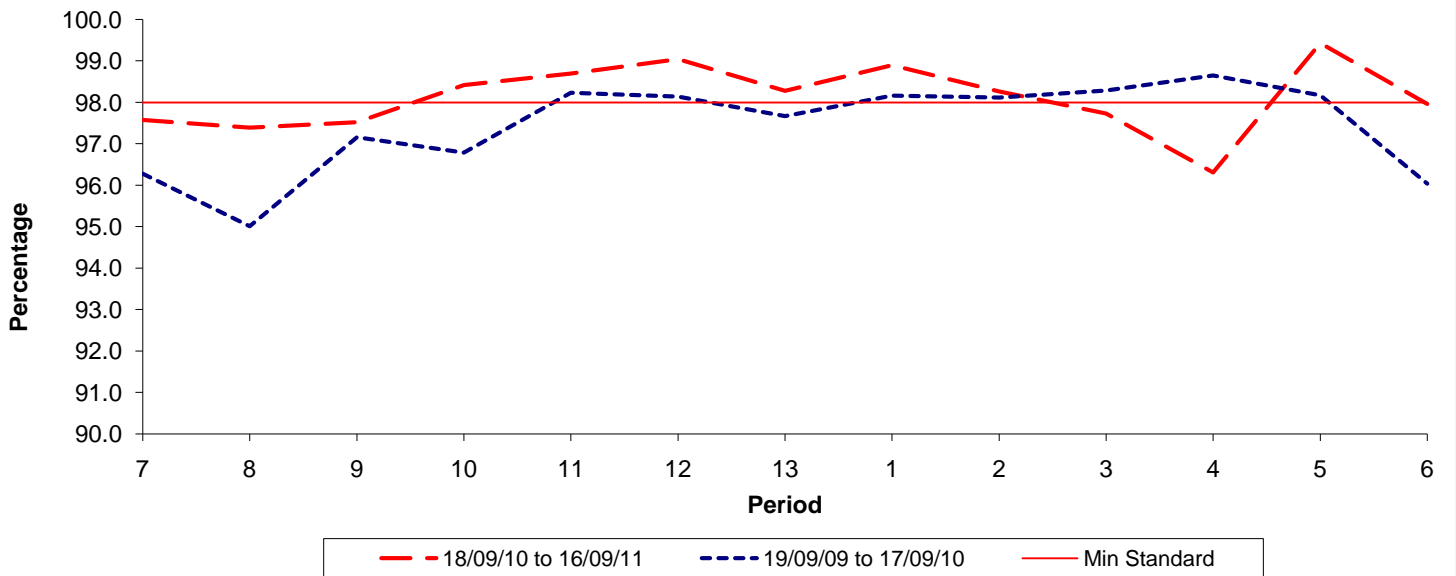

Reliability Performance (Low Frequency)

% Departing On Time

Date Range / Period	7	8	9	10	11	12	13	1	2	3	4	5	6
18/09/10 to 16/09/11	82.80	73.80	73.90	77.00	83.50	87.90	88.40	91.00	88.60	90.00	88.00	90.80	90.00
19/09/09 to 17/09/10	75.30	57.10	50.50	47.10	66.30	68.70	73.80	73.70	79.10	78.50	81.00	84.20	85.90
Min Standard	82.00	82.00	82.00	82.00	82.00	82.00	82.00	82.00	82.00	82.00	82.00	82.00	82.00

On Time figures are based on 12 weeks data

Kilometre Performance

% Kilometres Operated

Date Range / Period	7	8	9	10	11	12	13	1	2	3	4	5	6
18/09/10 to 16/09/11	97.58	97.39	97.52	98.42	98.70	99.04	98.28	98.90	98.26	97.73	96.31	99.43	97.96
19/09/09 to 17/09/10	96.28	95.01	97.16	96.79	98.23	98.14	97.67	98.16	98.12	98.29	98.65	98.17	96.04
Min Standard	98.00	98.00	98.00	98.00	98.00	98.00	98.00	98.00	98.00	98.00	98.00	98.00	98.00

Kilometre figures are based on 4 weeks data