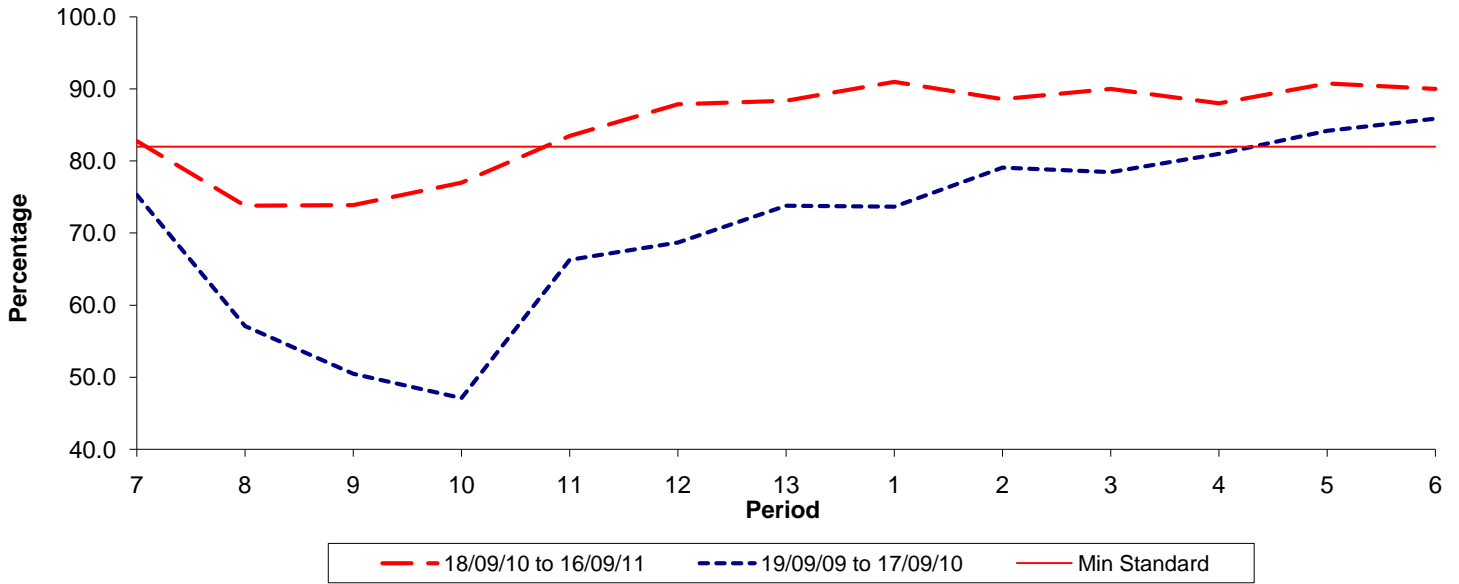

Reliability Performance (Low Frequency)

% Departing On Time

Date Range / Period	7	8	9	10	11	12	13	1	2	3	4	5	6
18/09/10 to 16/09/11	82.80	73.80	73.90	77.00	83.50	87.90	88.40	91.00	88.60	90.00	88.00	90.80	90.00
19/09/09 to 17/09/10	75.30	57.10	50.50	47.10	66.30	68.70	73.80	73.70	79.10	78.50	81.00	84.20	85.90
Min Standard	82.00	82.00	82.00	82.00	82.00	82.00	82.00	82.00	82.00	82.00	82.00	82.00	82.00

On Time figures are based on 12 weeks data

Kilometre Performance

% Kilometres Operated

Date Range / Period	7	8	9	10	11	12	13	1	2	3	4	5	6
18/09/10 to 16/09/11	97.58	97.39	97.52	98.42	98.70	99.04	98.28	98.90	98.26	97.73	96.31	99.43	97.96
19/09/09 to 17/09/10	96.28	95.01	97.16	96.79	98.23	98.14	97.67	98.16	98.12	98.29	98.65	98.17	96.04
Min Standard	98.00	98.00	98.00	98.00	98.00	98.00	98.00	98.00	98.00	98.00	98.00	98.00	98.00

Kilometre figures are based on 4 weeks data