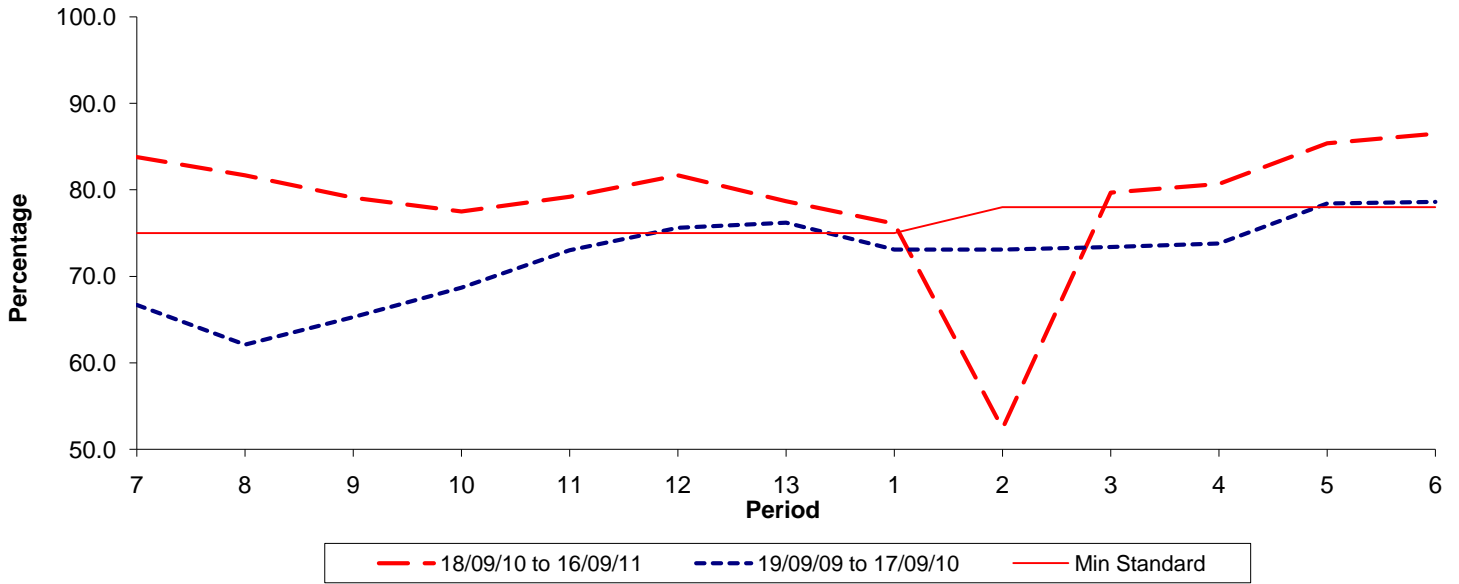

Reliability Performance (Low Frequency)

% Departing On Time

Date Range / Period	7	8	9	10	11	12	13	1	2	3	4	5	6
18/09/10 to 16/09/11	83.80	81.70	79.10	77.50	79.20	81.70	78.70	76.10	52.40	79.70	80.70	85.40	86.50
19/09/09 to 17/09/10	66.70	62.10	65.30	68.70	73.00	75.60	76.20	73.10	73.10	73.40	73.80	78.40	78.60
Min Standard	75.00	75.00	75.00	75.00	75.00	75.00	75.00	75.00	78.00	78.00	78.00	78.00	78.00

On Time figures are based on 12 weeks data

Kilometre Performance

% Kilometres Operated

Date Range / Period	7	8	9	10	11	12	13	1	2	3	4	5	6
18/09/10 to 16/09/11	96.53	96.78	94.04	97.42	97.38	98.00	96.86	96.14	97.73	96.65	97.62	97.89	98.57
19/09/09 to 17/09/10	95.11	94.01	96.92	97.22	97.77	96.42	97.18	96.15	97.24	97.20	97.29	97.62	97.67
Min Standard	98.00	98.00	98.00	98.00	98.00	98.00	98.00	98.00	98.00	98.00	98.00	98.00	98.00

Kilometre figures are based on 4 weeks data