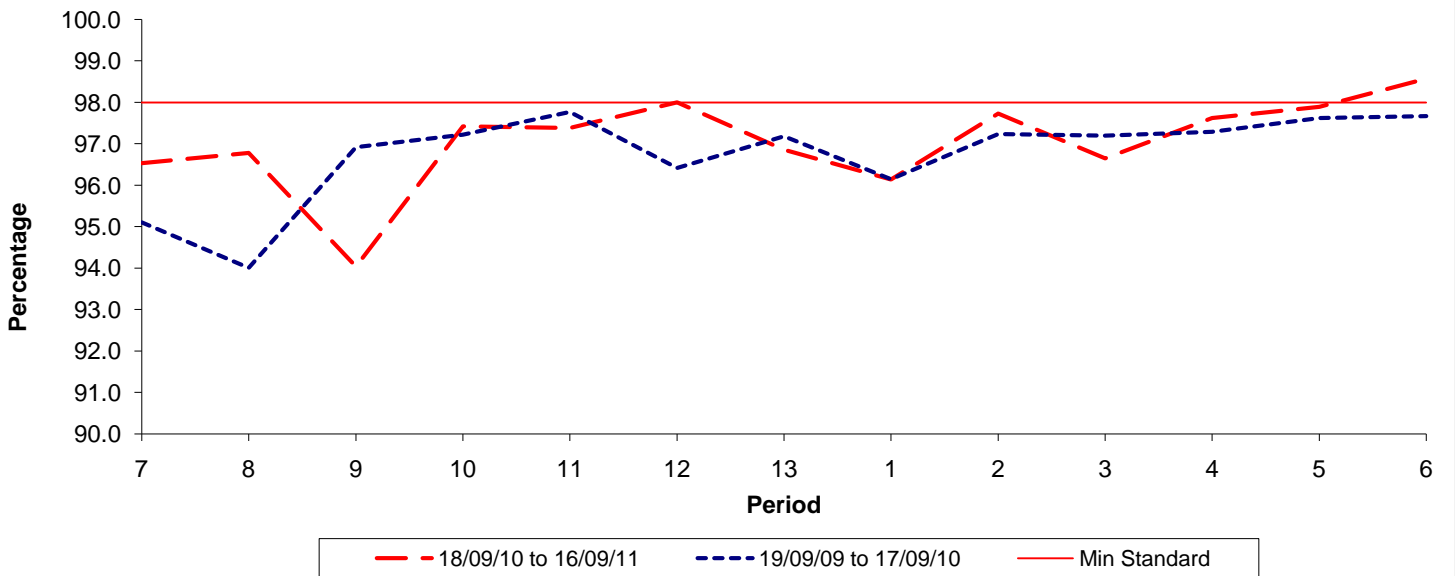

Reliability Performance (Low Frequency)

% Departing On Time

Date Range / Period	7	8	9	10	11	12	13	1	2	3	4	5	6
18/09/10 to 16/09/11	83.80	81.70	79.10	77.50	79.20	81.70	78.70	76.10	52.40	79.70	80.70	85.40	86.50
19/09/09 to 17/09/10	66.70	62.10	65.30	68.70	73.00	75.60	76.20	73.10	73.10	73.40	73.80	78.40	78.60
Min Standard	75.00	75.00	75.00	75.00	75.00	75.00	75.00	75.00	78.00	78.00	78.00	78.00	78.00

On Time figures are based on 12 weeks data

Kilometre Performance

% Kilometres Operated

Date Range / Period	7	8	9	10	11	12	13	1	2	3	4	5	6
18/09/10 to 16/09/11	96.53	96.78	94.04	97.42	97.38	98.00	96.86	96.14	97.73	96.65	97.62	97.89	98.57
19/09/09 to 17/09/10	95.11	94.01	96.92	97.22	97.77	96.42	97.18	96.15	97.24	97.20	97.29	97.62	97.67
Min Standard	98.00	98.00	98.00	98.00	98.00	98.00	98.00	98.00	98.00	98.00	98.00	98.00	98.00

Kilometre figures are based on 4 weeks data