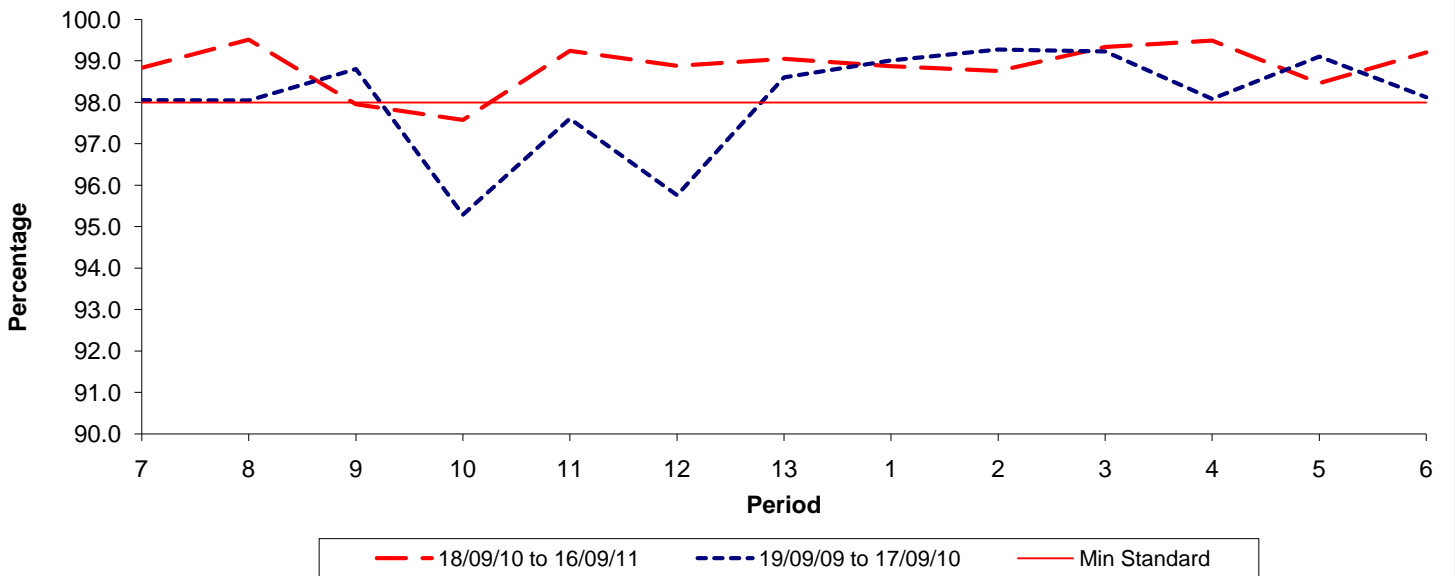

Reliability Performance (Low Frequency)

% Departing On Time

Date Range / Period	7	8	9	10	11	12	13	1	2	3	4	5	6
18/09/10 to 16/09/11	70.90	70.10	72.70	76.20	73.10	69.20	68.80	64.30	74.40	72.50	78.10	80.50	81.80
19/09/09 to 17/09/10	72.40	70.10	69.20	68.10	68.80	70.20	73.40	75.70	74.80	74.10	72.40	74.40	72.60
Min Standard	74.00	74.00	74.00	74.00	74.00	74.00	74.00	74.00	74.00	74.00	74.00	74.00	74.00

On Time figures are based on 12 weeks data

Kilometre Performance

% Kilometres Operated

Date Range / Period	7	8	9	10	11	12	13	1	2	3	4	5	6
18/09/10 to 16/09/11	98.84	99.52	97.96	97.58	99.25	98.89	99.06	98.88	98.76	99.34	99.50	98.47	99.21
19/09/09 to 17/09/10	98.06	98.05	98.81	95.29	97.61	95.76	98.61	99.02	99.28	99.23	98.09	99.11	98.13
Min Standard	98.00	98.00	98.00	98.00	98.00	98.00	98.00	98.00	98.00	98.00	98.00	98.00	98.00

Kilometre figures are based on 4 weeks data