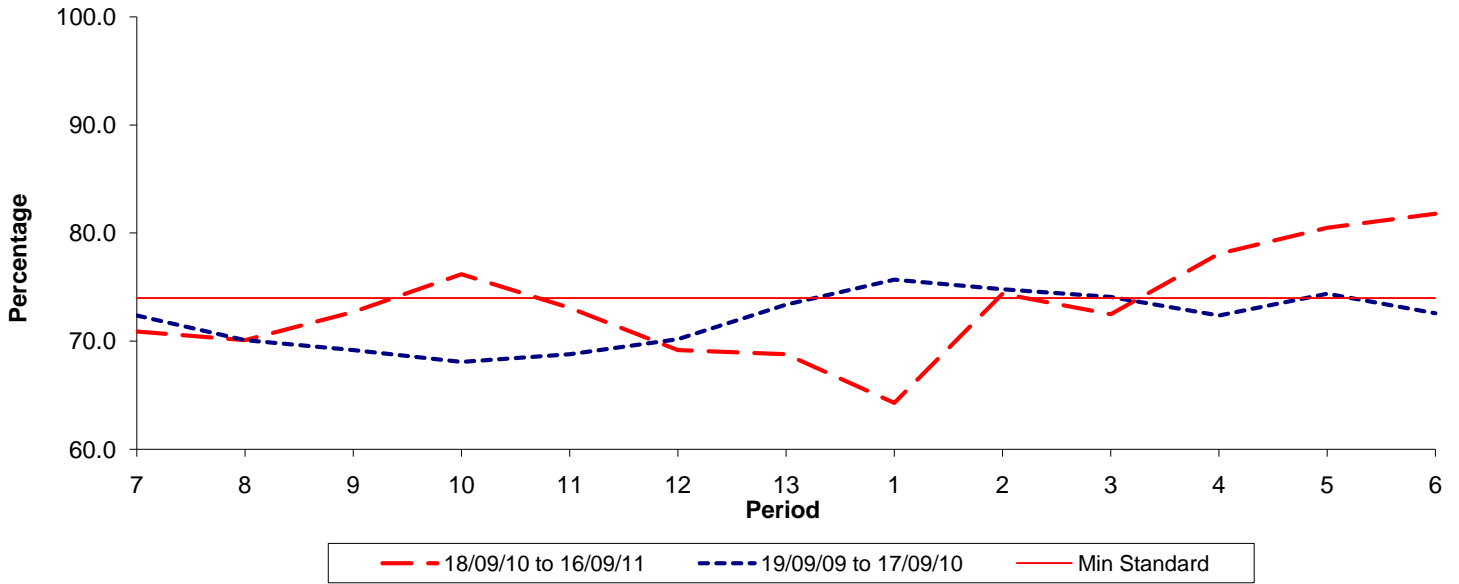

Reliability Performance (Low Frequency)

% Departing On Time

Date Range / Period	7	8	9	10	11	12	13	1	2	3	4	5	6
18/09/10 to 16/09/11	70.90	70.10	72.70	76.20	73.10	69.20	68.80	64.30	74.40	72.50	78.10	80.50	81.80
19/09/09 to 17/09/10	72.40	70.10	69.20	68.10	68.80	70.20	73.40	75.70	74.80	74.10	72.40	74.40	72.60
Min Standard	74.00	74.00	74.00	74.00	74.00	74.00	74.00	74.00	74.00	74.00	74.00	74.00	74.00

On Time figures are based on 12 weeks data

Kilometre Performance

% Kilometres Operated

Date Range / Period	7	8	9	10	11	12	13	1	2	3	4	5	6
18/09/10 to 16/09/11	98.84	99.52	97.96	97.58	99.25	98.89	99.06	98.88	98.76	99.34	99.50	98.47	99.21
19/09/09 to 17/09/10	98.06	98.05	98.81	95.29	97.61	95.76	98.61	99.02	99.28	99.23	98.09	99.11	98.13
Min Standard	98.00	98.00	98.00	98.00	98.00	98.00	98.00	98.00	98.00	98.00	98.00	98.00	98.00

Kilometre figures are based on 4 weeks data