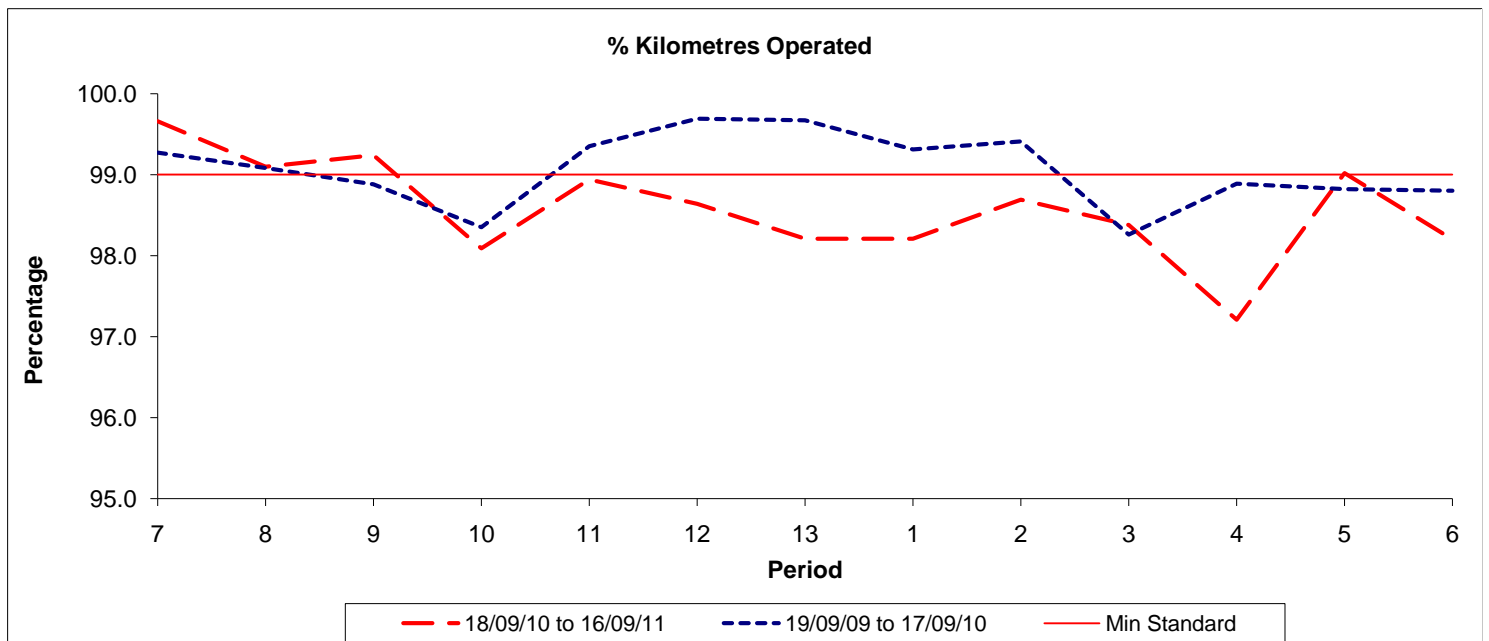

Reliability Performance (Low Frequency)

Date Range / Period	7	8	9	10	11	12	13	1	2	3	4	5	6
18/09/10 to 16/09/11	90.80	90.40	89.80	91.00	91.60	91.80	92.40	92.10	90.70	89.70	87.30	88.50	86.70
19/09/09 to 17/09/10	97.10	96.90	92.20	89.60	88.40	94.90	93.80	92.60	90.40	91.90	91.30	89.60	89.80
Min Standard	85.00	85.00	85.00	85.00	85.00	85.00	85.00	85.00	85.00	85.00	85.00	85.00	85.00

On Time figures are based on 12 weeks data

Kilometre Performance

Date Range / Period	7	8	9	10	11	12	13	1	2	3	4	5	6
18/09/10 to 16/09/11	99.66	99.10	99.24	98.09	98.94	98.64	98.21	98.21	98.69	98.38	97.21	99.02	98.20
19/09/09 to 17/09/10	99.27	99.08	98.88	98.35	99.35	99.69	99.67	99.31	99.41	98.26	98.89	98.82	98.80
Min Standard	99.00	99.00	99.00	99.00	99.00	99.00	99.00	99.00	99.00	99.00	99.00	99.00	99.00

Kilometre figures are based on 4 weeks data