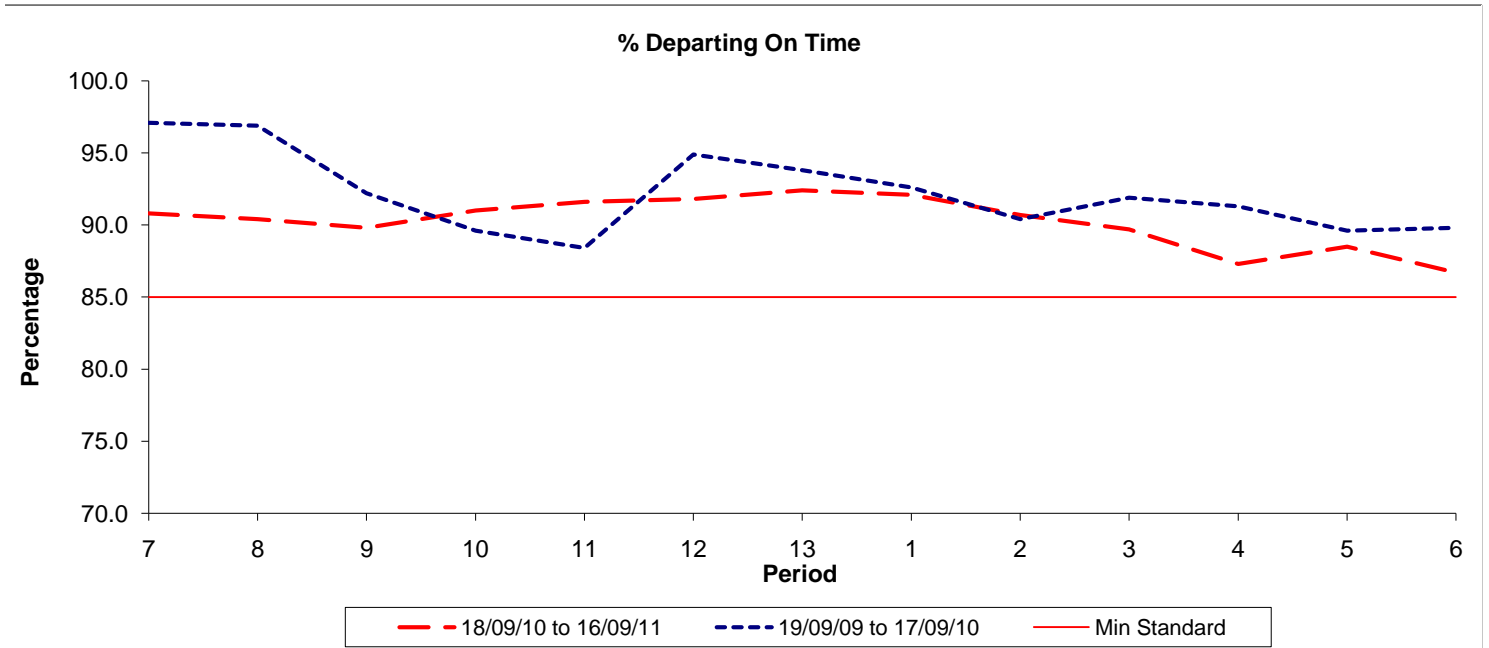

Reliability Performance (Low Frequency)

Date Range / Period	7	8	9	10	11	12	13	1	2	3	4	5	6
18/09/10 to 16/09/11	90.80	90.40	89.80	91.00	91.60	91.80	92.40	92.10	90.70	89.70	87.30	88.50	86.70
19/09/09 to 17/09/10	97.10	96.90	92.20	89.60	88.40	94.90	93.80	92.60	90.40	91.90	91.30	89.60	89.80
Min Standard	85.00	85.00	85.00	85.00	85.00	85.00	85.00	85.00	85.00	85.00	85.00	85.00	85.00

On Time figures are based on 12 weeks data

Kilometre Performance

Date Range / Period	7	8	9	10	11	12	13	1	2	3	4	5	6
18/09/10 to 16/09/11	99.66	99.10	99.24	98.09	98.94	98.64	98.21	98.21	98.69	98.38	97.21	99.02	98.20
19/09/09 to 17/09/10	99.27	99.08	98.88	98.35	99.35	99.69	99.67	99.31	99.41	98.26	98.89	98.82	98.80
Min Standard	99.00	99.00	99.00	99.00	99.00	99.00	99.00	99.00	99.00	99.00	99.00	99.00	99.00

Kilometre figures are based on 4 weeks data