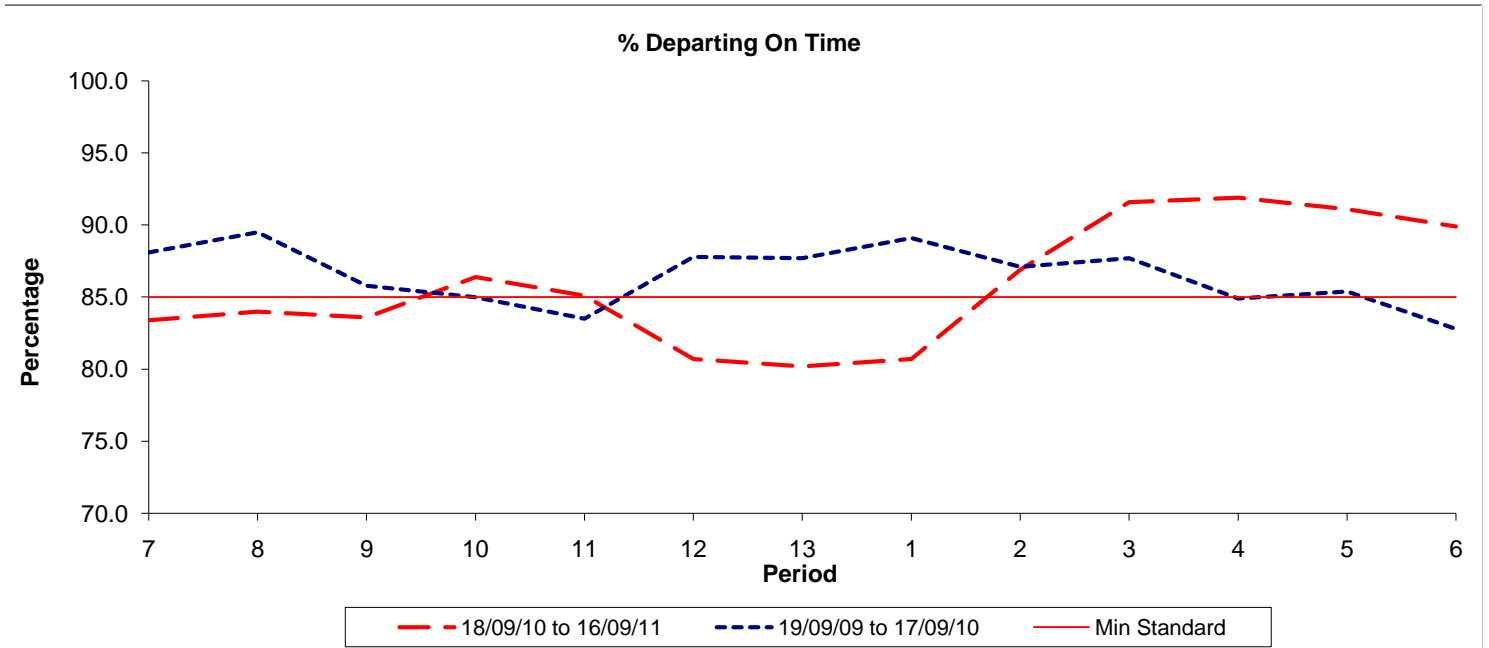

**Reliability Performance ( Low Frequency )**

Date Range / Period	7	8	9	10	11	12	13	1	2	3	4	5	6
18/09/10 to 16/09/11	83.40	84.00	83.60	86.40	85.10	80.70	80.20	80.70	86.90	91.60	91.90	91.10	89.90
19/09/09 to 17/09/10	88.10	89.50	85.80	85.00	83.50	87.80	87.70	89.10	87.10	87.70	84.90	85.40	82.80
Min Standard	85.00	85.00	85.00	85.00	85.00	85.00	85.00	85.00	85.00	85.00	85.00	85.00	85.00

On Time figures are based on 12 weeks data

**Kilometre Performance**

Date Range / Period	7	8	9	10	11	12	13	1	2	3	4	5	6
18/09/10 to 16/09/11	98.50	97.20	96.10	97.60	98.39	96.45	96.66	97.37	96.99	98.60	97.80	98.53	98.85
19/09/09 to 17/09/10	97.82	99.04	96.53	98.11	98.71	98.44	99.19	99.07	98.50	99.31	96.03	97.25	97.68
Min Standard	99.00	99.00	99.00	99.00	99.00	99.00	99.00	99.00	99.00	99.00	99.00	99.00	99.00

Kilometre figures are based on 4 weeks data