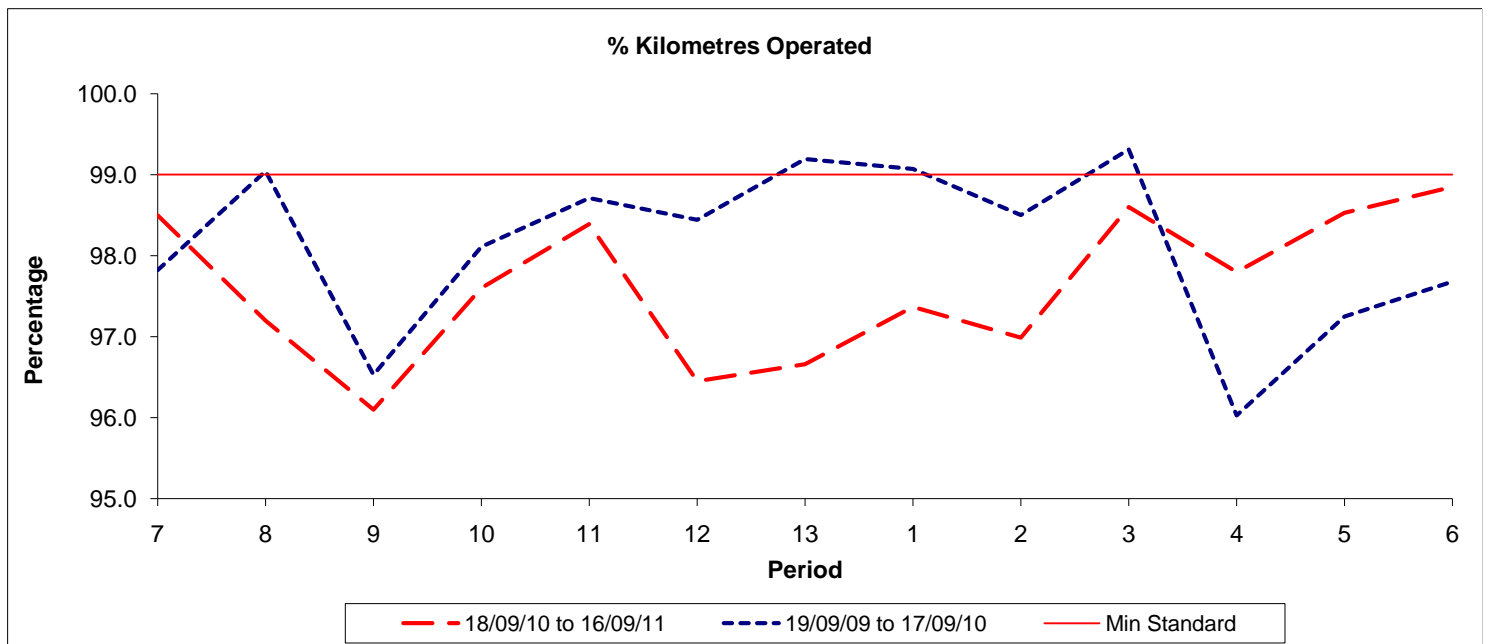

**Reliability Performance ( Low Frequency )**

Date Range / Period	7	8	9	10	11	12	13	1	2	3	4	5	6
18/09/10 to 16/09/11	83.40	84.00	83.60	86.40	85.10	80.70	80.20	80.70	86.90	91.60	91.90	91.10	89.90
19/09/09 to 17/09/10	88.10	89.50	85.80	85.00	83.50	87.80	87.70	89.10	87.10	87.70	84.90	85.40	82.80
Min Standard	85.00	85.00	85.00	85.00	85.00	85.00	85.00	85.00	85.00	85.00	85.00	85.00	85.00

On Time figures are based on 12 weeks data

**Kilometre Performance**

Date Range / Period	7	8	9	10	11	12	13	1	2	3	4	5	6
18/09/10 to 16/09/11	98.50	97.20	96.10	97.60	98.39	96.45	96.66	97.37	96.99	98.60	97.80	98.53	98.85
19/09/09 to 17/09/10	97.82	99.04	96.53	98.11	98.71	98.44	99.19	99.07	98.50	99.31	96.03	97.25	97.68
Min Standard	99.00	99.00	99.00	99.00	99.00	99.00	99.00	99.00	99.00	99.00	99.00	99.00	99.00

Kilometre figures are based on 4 weeks data