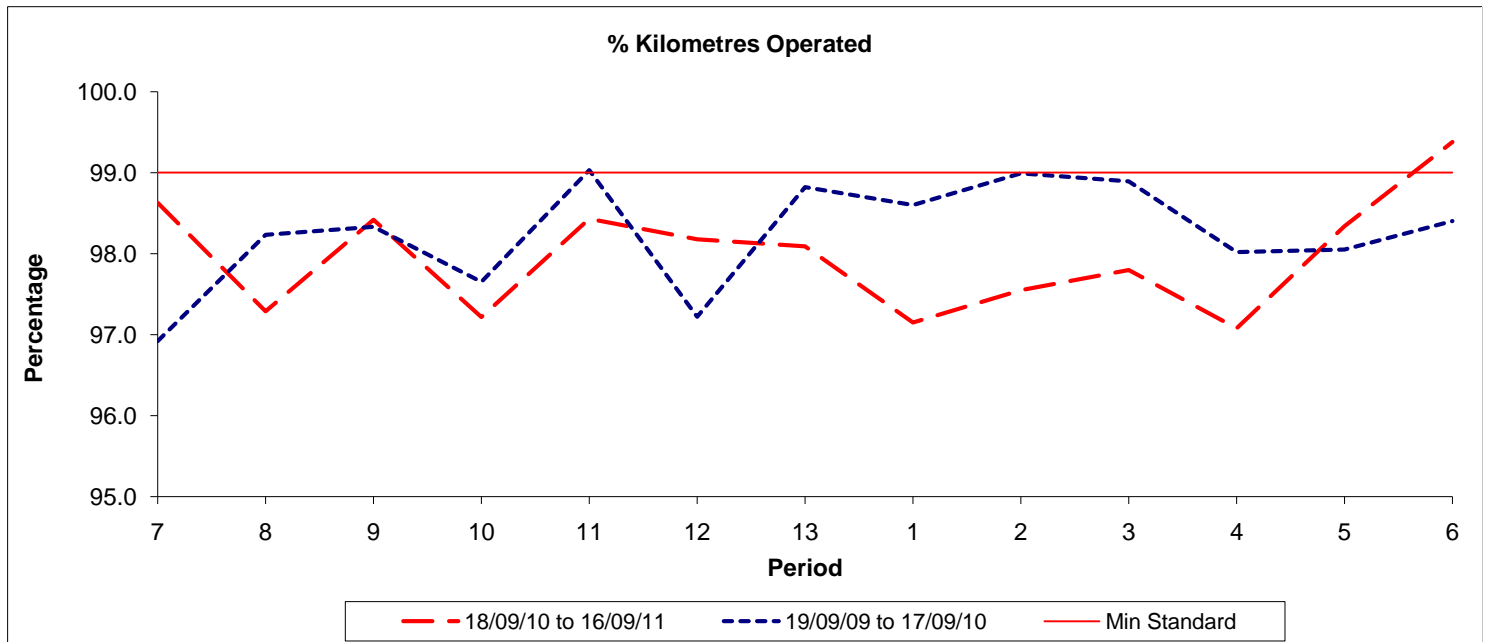

Reliability Performance (Low Frequency)

Date Range / Period	7	8	9	10	11	12	13	1	2	3	4	5	6
18/09/10 to 16/09/11	82.40	84.00	85.30	89.80	91.40	85.70	83.90	82.10	81.00	80.00	77.10	76.80	81.80
19/09/09 to 17/09/10	85.90	85.40	85.90	85.20	87.70	84.10	84.30	85.60	88.00	88.00	82.80	82.00	82.30
Min Standard	85.00	85.00	85.00	85.00	85.00	85.00	85.00	85.00	85.00	85.00	85.00	85.00	85.00

On Time figures are based on 12 weeks data

Kilometre Performance

Date Range / Period	7	8	9	10	11	12	13	1	2	3	4	5	6
18/09/10 to 16/09/11	98.63	97.29	98.42	97.22	98.43	98.18	98.09	97.15	97.55	97.80	97.08	98.34	99.38
19/09/09 to 17/09/10	96.92	98.23	98.33	97.65	99.03	97.22	98.82	98.60	98.99	98.89	98.02	98.05	98.40
Min Standard	99.00	99.00	99.00	99.00	99.00	99.00	99.00	99.00	99.00	99.00	99.00	99.00	99.00

Kilometre figures are based on 4 weeks data