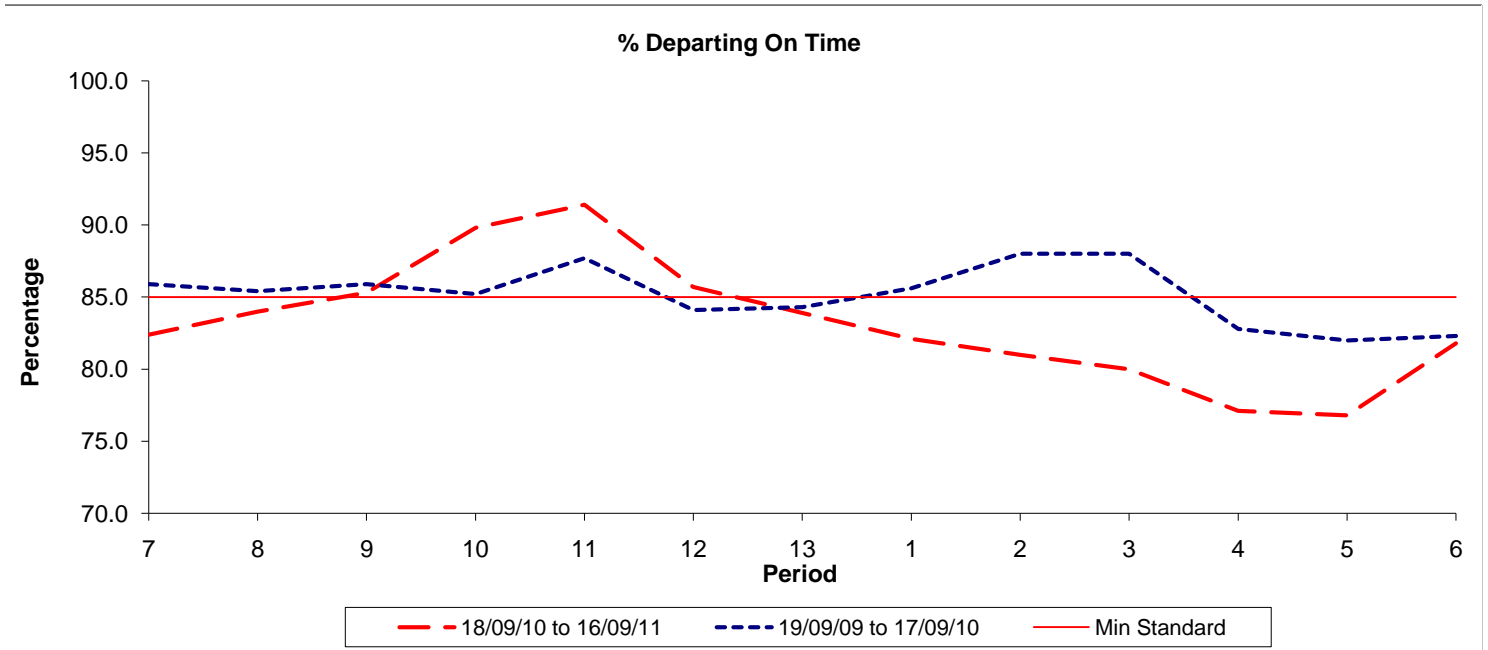

Reliability Performance (Low Frequency)

Date Range / Period	7	8	9	10	11	12	13	1	2	3	4	5	6
18/09/10 to 16/09/11	82.40	84.00	85.30	89.80	91.40	85.70	83.90	82.10	81.00	80.00	77.10	76.80	81.80
19/09/09 to 17/09/10	85.90	85.40	85.90	85.20	87.70	84.10	84.30	85.60	88.00	88.00	82.80	82.00	82.30
Min Standard	85.00	85.00	85.00	85.00	85.00	85.00	85.00	85.00	85.00	85.00	85.00	85.00	85.00

On Time figures are based on 12 weeks data

Kilometre Performance

Date Range / Period	7	8	9	10	11	12	13	1	2	3	4	5	6
18/09/10 to 16/09/11	98.63	97.29	98.42	97.22	98.43	98.18	98.09	97.15	97.55	97.80	97.08	98.34	99.38
19/09/09 to 17/09/10	96.92	98.23	98.33	97.65	99.03	97.22	98.82	98.60	98.99	98.89	98.02	98.05	98.40
Min Standard	99.00	99.00	99.00	99.00	99.00	99.00	99.00	99.00	99.00	99.00	99.00	99.00	99.00

Kilometre figures are based on 4 weeks data