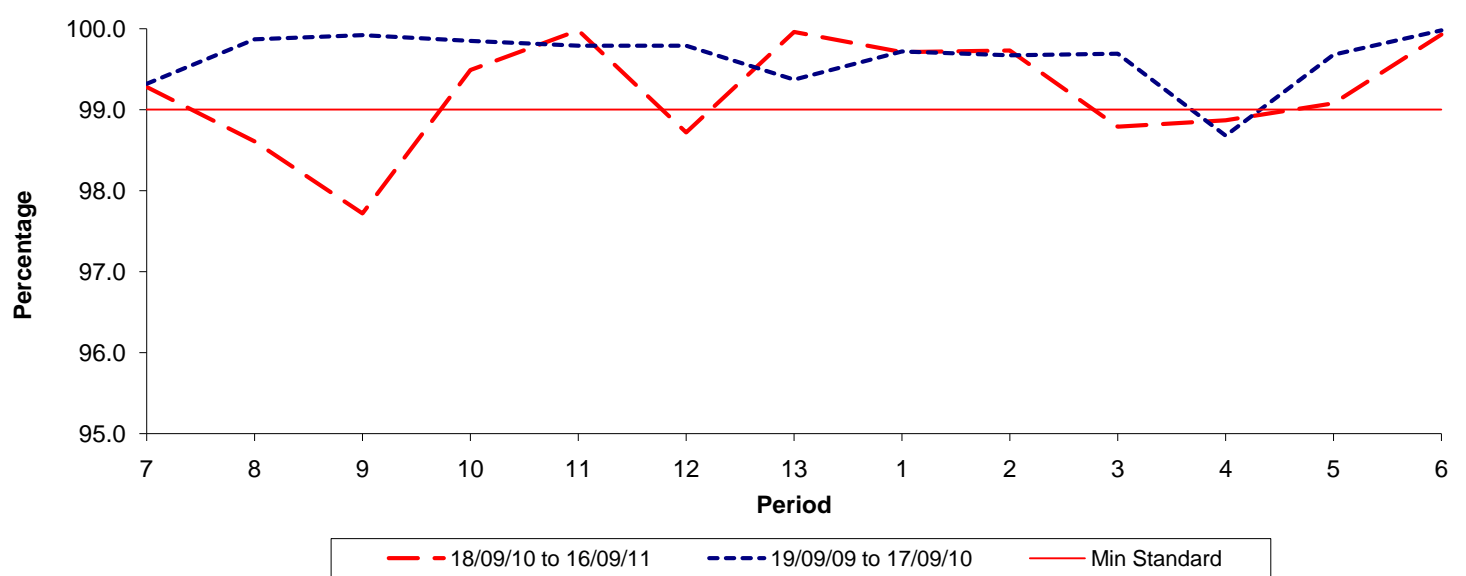

Reliability Performance (Low Frequency)

% Departing On Time

Date Range / Period	7	8	9	10	11	12	13	1	2	3	4	5	6
18/09/10 to 16/09/11													
19/09/09 to 17/09/10													
Min Standard													

On Time figures are based on 12 weeks data

Kilometre Performance

% Kilometres Operated

Date Range / Period	7	8	9	10	11	12	13	1	2	3	4	5	6
18/09/10 to 16/09/11	99.28	98.61	97.72	99.49	99.98	98.72	99.96	99.71	99.73	98.79	98.87	99.08	99.93
19/09/09 to 17/09/10	99.32	99.87	99.92	99.85	99.79	99.79	99.37	99.72	99.67	99.69	98.68	99.68	99.98
Min Standard	99.00	99.00	99.00	99.00	99.00	99.00	99.00	99.00	99.00	99.00	99.00	99.00	99.00

Kilometre figures are based on 4 weeks data