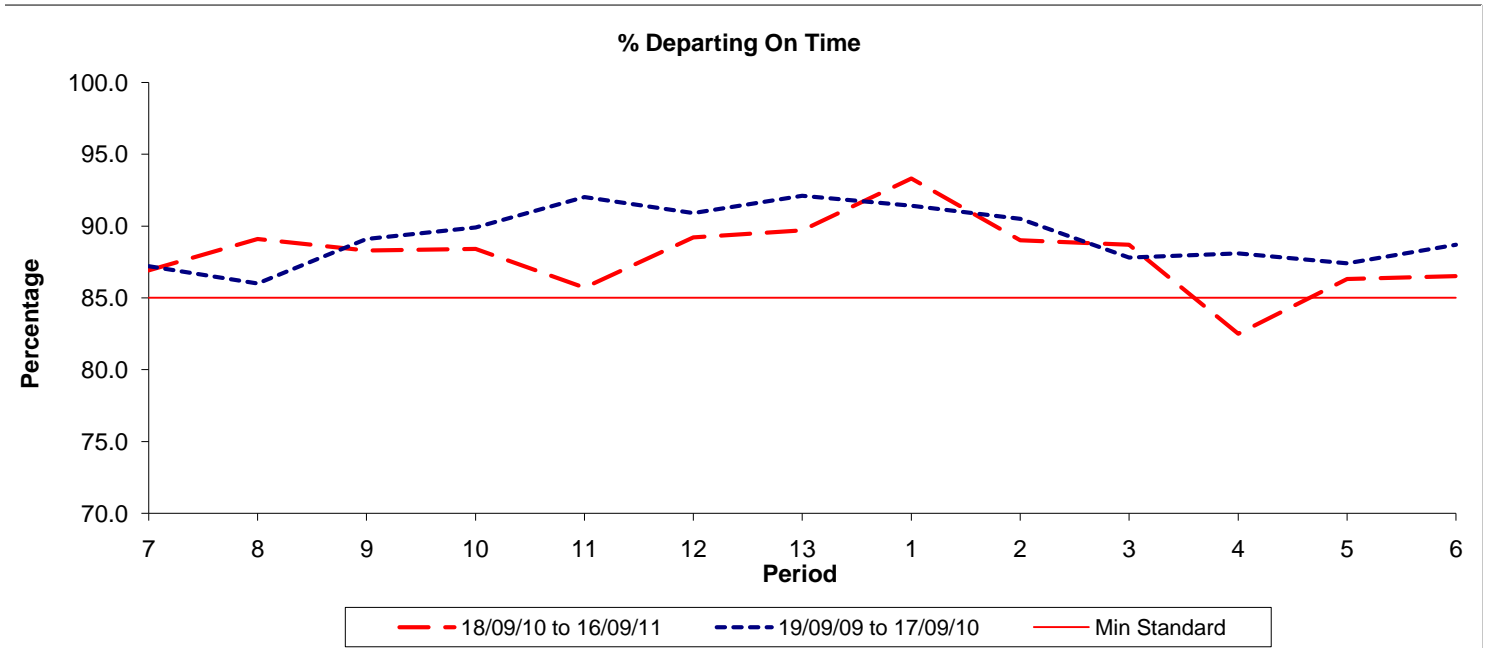

**Reliability Performance ( Low Frequency )**

Date Range / Period	7	8	9	10	11	12	13	1	2	3	4	5	6
18/09/10 to 16/09/11	86.90	89.10	88.30	88.40	85.70	89.20	89.70	93.30	89.00	88.70	82.50	86.30	86.50
19/09/09 to 17/09/10	87.20	86.00	89.10	89.90	92.00	90.90	92.10	91.40	90.50	87.80	88.10	87.40	88.70
Min Standard	85.00	85.00	85.00	85.00	85.00	85.00	85.00	85.00	85.00	85.00	85.00	85.00	85.00

On Time figures are based on 12 weeks data

**Kilometre Performance**

Date Range / Period	7	8	9	10	11	12	13	1	2	3	4	5	6
18/09/10 to 16/09/11	99.07	99.02	99.16	95.74	99.50	98.50	98.83	98.95	99.16	98.89	98.78	98.62	99.16
19/09/09 to 17/09/10	99.48	99.32	99.35	98.88	99.35	99.63	99.36	98.79	99.61	98.61	99.55	99.40	99.60
Min Standard	99.00	99.00	99.00	99.00	99.00	99.00	99.00	99.00	99.00	99.00	99.00	99.00	99.00

Kilometre figures are based on 4 weeks data