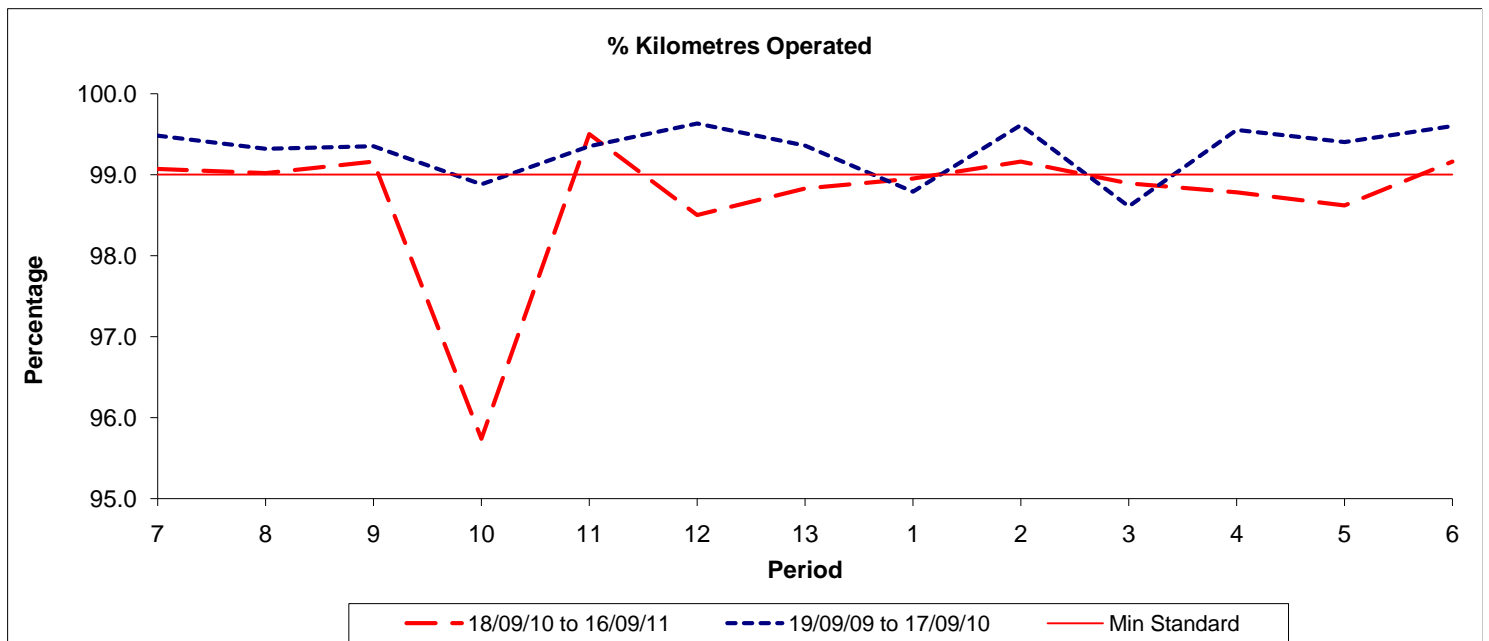

**Reliability Performance ( Low Frequency )**

Date Range / Period	7	8	9	10	11	12	13	1	2	3	4	5	6
18/09/10 to 16/09/11	86.90	89.10	88.30	88.40	85.70	89.20	89.70	93.30	89.00	88.70	82.50	86.30	86.50
19/09/09 to 17/09/10	87.20	86.00	89.10	89.90	92.00	90.90	92.10	91.40	90.50	87.80	88.10	87.40	88.70
Min Standard	85.00	85.00	85.00	85.00	85.00	85.00	85.00	85.00	85.00	85.00	85.00	85.00	85.00

On Time figures are based on 12 weeks data

**Kilometre Performance**

Date Range / Period	7	8	9	10	11	12	13	1	2	3	4	5	6
18/09/10 to 16/09/11	99.07	99.02	99.16	95.74	99.50	98.50	98.83	98.95	99.16	98.89	98.78	98.62	99.16
19/09/09 to 17/09/10	99.48	99.32	99.35	98.88	99.35	99.63	99.36	98.79	99.61	98.61	99.55	99.40	99.60
Min Standard	99.00	99.00	99.00	99.00	99.00	99.00	99.00	99.00	99.00	99.00	99.00	99.00	99.00

Kilometre figures are based on 4 weeks data