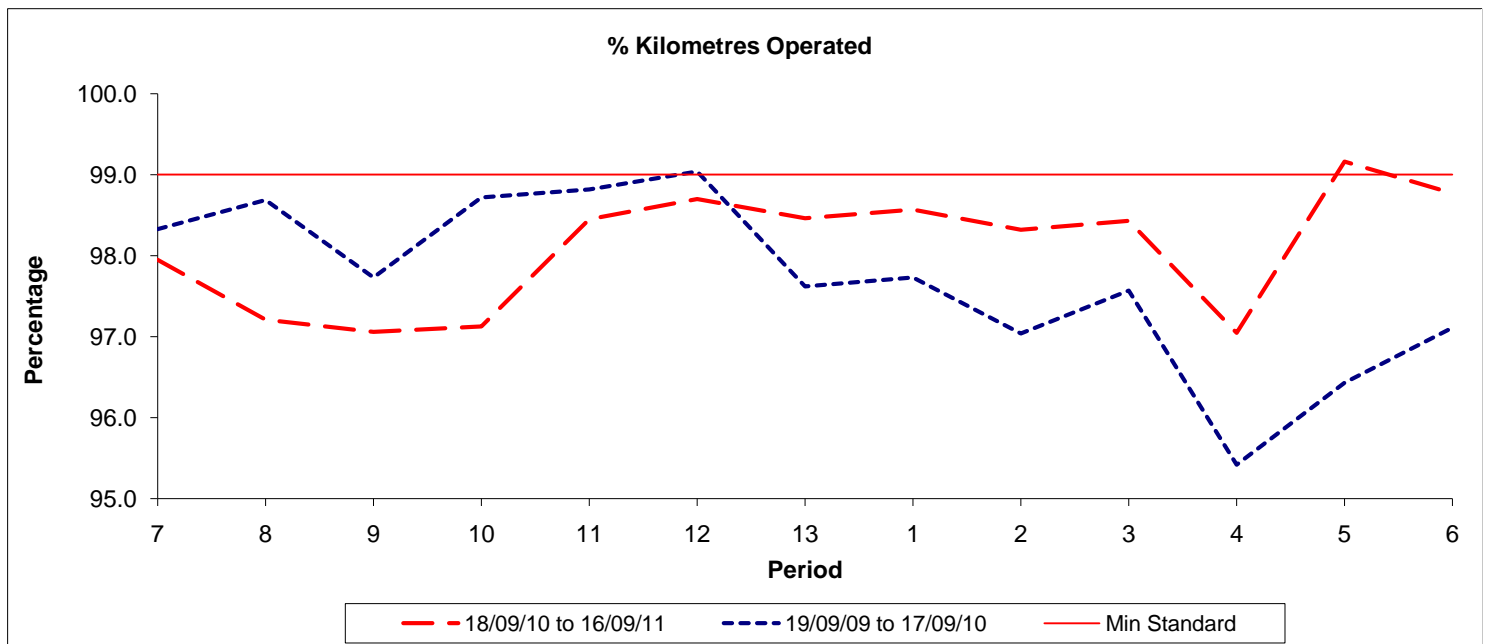

Reliability Performance (Low Frequency)

Date Range / Period	7	8	9	10	11	12	13	1	2	3	4	5	6
18/09/10 to 16/09/11	73.20	78.30	77.80	77.90	84.00	87.70	83.80	86.40	85.10	85.60	80.30	82.20	85.40
19/09/09 to 17/09/10	88.20	92.20	84.90	81.60	81.20	84.60	86.20	81.70	77.40	78.00	73.10	71.80	68.30
Min Standard	85.00	85.00	85.00	85.00	85.00	85.00	85.00	85.00	85.00	85.00	85.00	85.00	85.00

On Time figures are based on 12 weeks data

Kilometre Performance

Date Range / Period	7	8	9	10	11	12	13	1	2	3	4	5	6
18/09/10 to 16/09/11	97.95	97.21	97.06	97.13	98.45	98.70	98.46	98.57	98.32	98.43	97.05	99.16	98.77
19/09/09 to 17/09/10	98.33	98.69	97.73	98.72	98.82	99.04	97.62	97.73	97.04	97.57	95.42	96.43	97.11
Min Standard	99.00	99.00	99.00	99.00	99.00	99.00	99.00	99.00	99.00	99.00	99.00	99.00	99.00

Kilometre figures are based on 4 weeks data