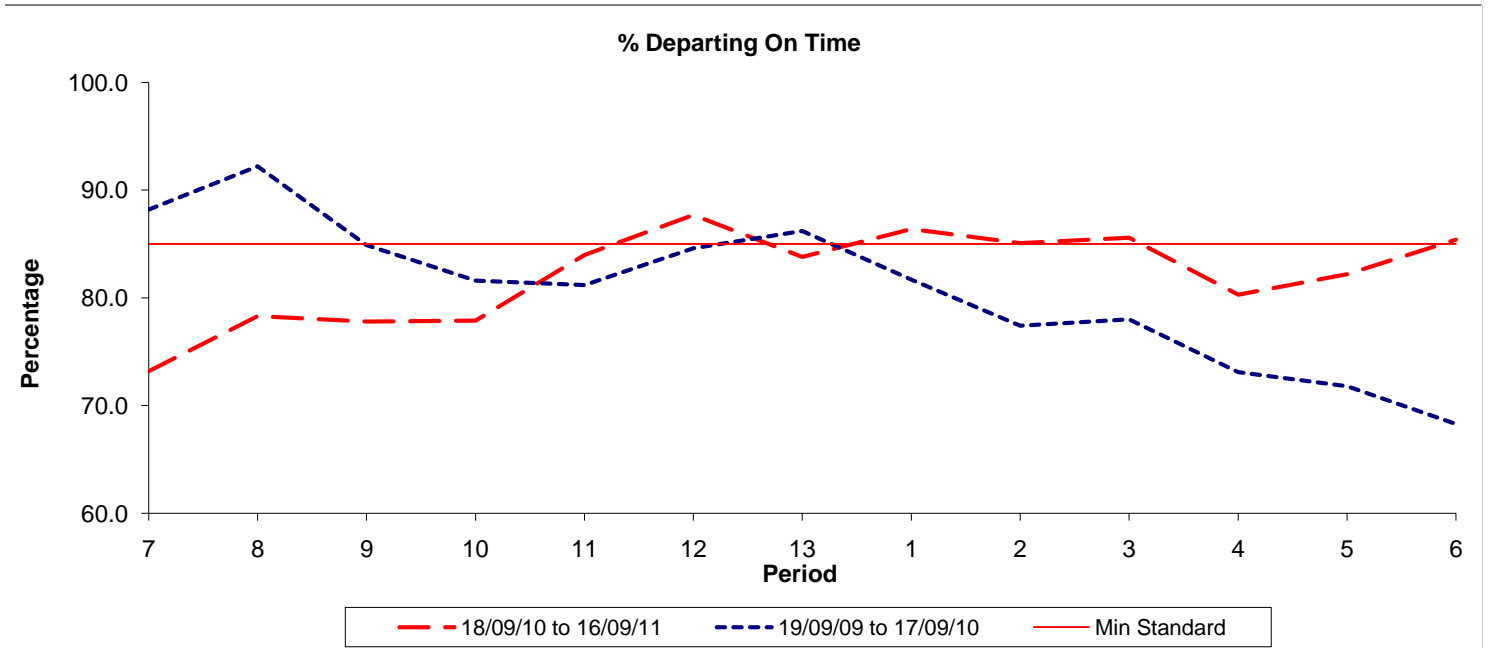

Reliability Performance (Low Frequency)

Date Range / Period	7	8	9	10	11	12	13	1	2	3	4	5	6
18/09/10 to 16/09/11	73.20	78.30	77.80	77.90	84.00	87.70	83.80	86.40	85.10	85.60	80.30	82.20	85.40
19/09/09 to 17/09/10	88.20	92.20	84.90	81.60	81.20	84.60	86.20	81.70	77.40	78.00	73.10	71.80	68.30
Min Standard	85.00	85.00	85.00	85.00	85.00	85.00	85.00	85.00	85.00	85.00	85.00	85.00	85.00

On Time figures are based on 12 weeks data

Kilometre Performance

Date Range / Period	7	8	9	10	11	12	13	1	2	3	4	5	6
18/09/10 to 16/09/11	97.95	97.21	97.06	97.13	98.45	98.70	98.46	98.57	98.32	98.43	97.05	99.16	98.77
19/09/09 to 17/09/10	98.33	98.69	97.73	98.72	98.82	99.04	97.62	97.73	97.04	97.57	95.42	96.43	97.11
Min Standard	99.00	99.00	99.00	99.00	99.00	99.00	99.00	99.00	99.00	99.00	99.00	99.00	99.00

Kilometre figures are based on 4 weeks data