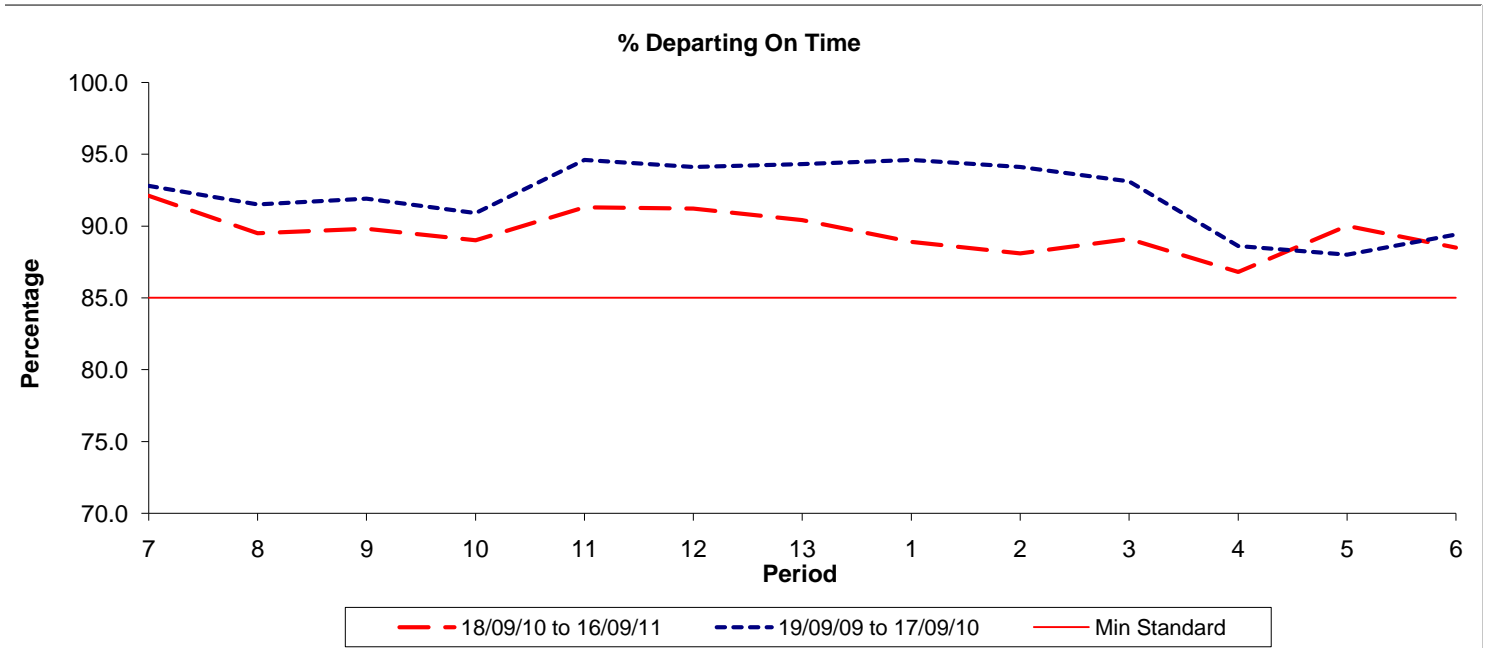

Reliability Performance (Low Frequency)

Date Range / Period	7	8	9	10	11	12	13	1	2	3	4	5	6
18/09/10 to 16/09/11	92.10	89.50	89.80	89.00	91.30	91.20	90.40	88.90	88.10	89.10	86.80	90.00	88.50
19/09/09 to 17/09/10	92.80	91.50	91.90	90.90	94.60	94.10	94.30	94.60	94.10	93.10	88.60	88.00	89.40
Min Standard	85.00	85.00	85.00	85.00	85.00	85.00	85.00	85.00	85.00	85.00	85.00	85.00	85.00

On Time figures are based on 12 weeks data

Kilometre Performance

Date Range / Period	7	8	9	10	11	12	13	1	2	3	4	5	6
18/09/10 to 16/09/11	97.91	97.64	96.24	97.37	98.26	98.25	97.78	97.19	99.10	98.06	96.78	98.14	98.08
19/09/09 to 17/09/10	95.84	96.05	94.59	95.07	97.59	97.49	97.09	98.24	97.23	97.98	97.40	97.36	97.56
Min Standard	99.00	99.00	99.00	99.00	99.00	99.00	99.00	99.00	99.00	99.00	99.00	99.00	99.00

Kilometre figures are based on 4 weeks data