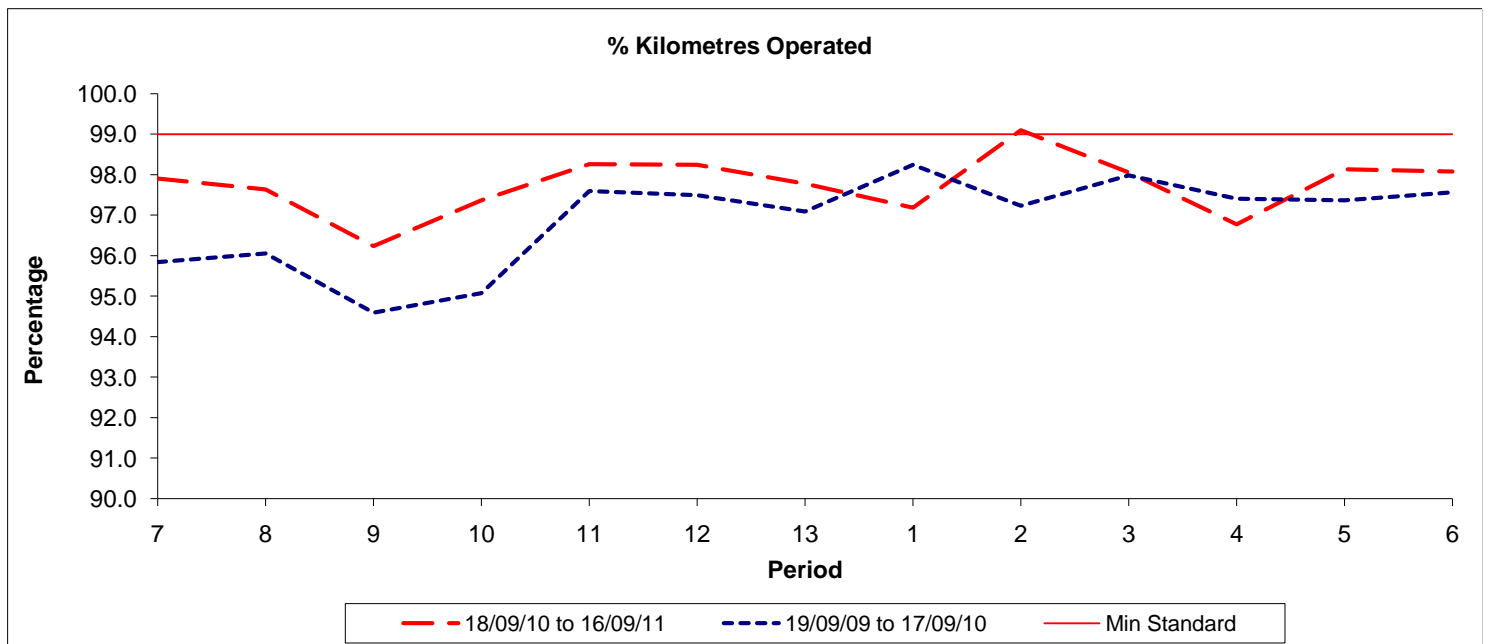

Reliability Performance (Low Frequency)

Date Range / Period	7	8	9	10	11	12	13	1	2	3	4	5	6
18/09/10 to 16/09/11	92.10	89.50	89.80	89.00	91.30	91.20	90.40	88.90	88.10	89.10	86.80	90.00	88.50
19/09/09 to 17/09/10	92.80	91.50	91.90	90.90	94.60	94.10	94.30	94.60	94.10	93.10	88.60	88.00	89.40
Min Standard	85.00	85.00	85.00	85.00	85.00	85.00	85.00	85.00	85.00	85.00	85.00	85.00	85.00

On Time figures are based on 12 weeks data

Kilometre Performance

Date Range / Period	7	8	9	10	11	12	13	1	2	3	4	5	6
18/09/10 to 16/09/11	97.91	97.64	96.24	97.37	98.26	98.25	97.78	97.19	99.10	98.06	96.78	98.14	98.08
19/09/09 to 17/09/10	95.84	96.05	94.59	95.07	97.59	97.49	97.09	98.24	97.23	97.98	97.40	97.36	97.56
Min Standard	99.00	99.00	99.00	99.00	99.00	99.00	99.00	99.00	99.00	99.00	99.00	99.00	99.00

Kilometre figures are based on 4 weeks data