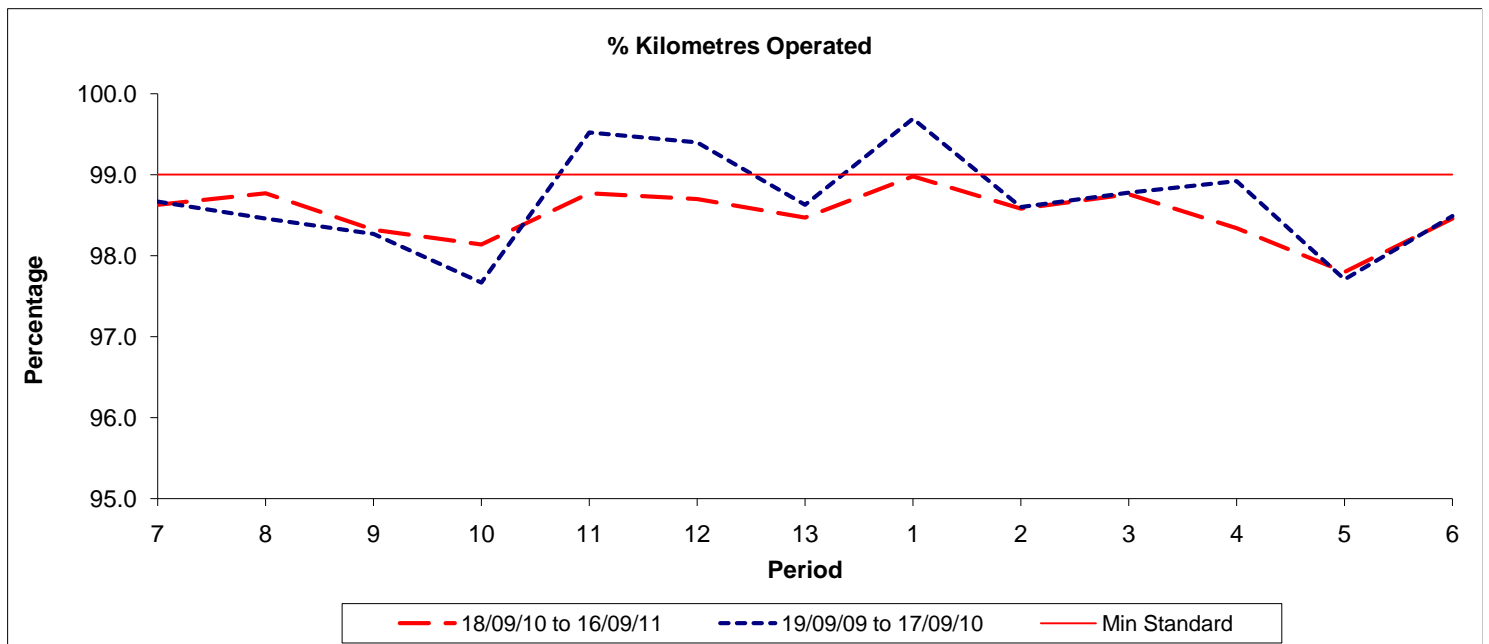

Reliability Performance (Low Frequency)

Date Range / Period	7	8	9	10	11	12	13	1	2	3	4	5	6
18/09/10 to 16/09/11	82.50	85.30	88.20	89.00	84.60	83.90	86.80	86.80	86.10	82.80	79.60	78.90	82.80
19/09/09 to 17/09/10	90.50	88.60	88.10	87.40	89.40	92.50	91.00	90.70	90.50	92.20	87.20	86.50	82.30
Min Standard	85.00	85.00	85.00	85.00	85.00	85.00	85.00	85.00	85.00	85.00	85.00	85.00	85.00

On Time figures are based on 12 weeks data

Kilometre Performance

Date Range / Period	7	8	9	10	11	12	13	1	2	3	4	5	6
18/09/10 to 16/09/11	98.63	98.77	98.32	98.14	98.77	98.70	98.47	98.98	98.58	98.76	98.34	97.80	98.46
19/09/09 to 17/09/10	98.67	98.46	98.27	97.67	99.52	99.40	98.63	99.69	98.60	98.78	98.92	97.71	98.49
Min Standard	99.00	99.00	99.00	99.00	99.00	99.00	99.00	99.00	99.00	99.00	99.00	99.00	99.00

Kilometre figures are based on 4 weeks data