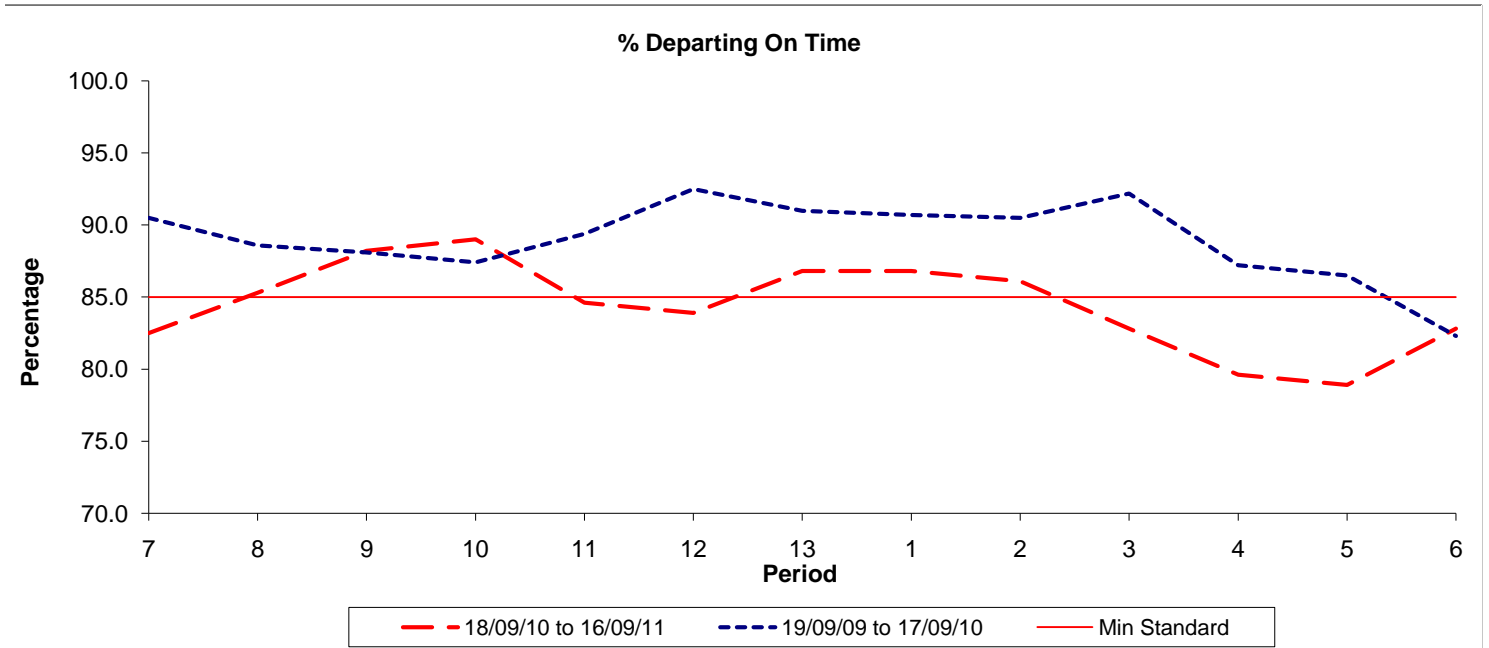

Reliability Performance (Low Frequency)

Date Range / Period	7	8	9	10	11	12	13	1	2	3	4	5	6
18/09/10 to 16/09/11	82.50	85.30	88.20	89.00	84.60	83.90	86.80	86.80	86.10	82.80	79.60	78.90	82.80
19/09/09 to 17/09/10	90.50	88.60	88.10	87.40	89.40	92.50	91.00	90.70	90.50	92.20	87.20	86.50	82.30
Min Standard	85.00	85.00	85.00	85.00	85.00	85.00	85.00	85.00	85.00	85.00	85.00	85.00	85.00

On Time figures are based on 12 weeks data

Kilometre Performance

Date Range / Period	7	8	9	10	11	12	13	1	2	3	4	5	6
18/09/10 to 16/09/11	98.63	98.77	98.32	98.14	98.77	98.70	98.47	98.98	98.58	98.76	98.34	97.80	98.46
19/09/09 to 17/09/10	98.67	98.46	98.27	97.67	99.52	99.40	98.63	99.69	98.60	98.78	98.92	97.71	98.49
Min Standard	99.00	99.00	99.00	99.00	99.00	99.00	99.00	99.00	99.00	99.00	99.00	99.00	99.00

Kilometre figures are based on 4 weeks data