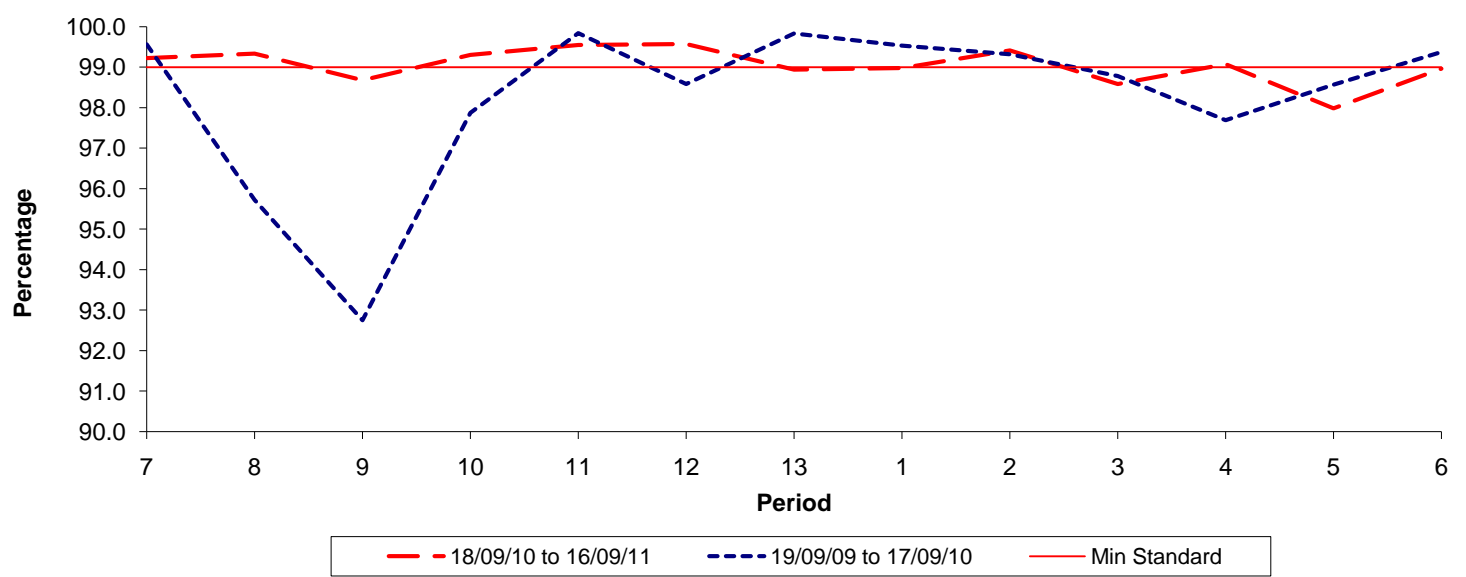

Reliability Performance (Low Frequency)

% Departing On Time

Date Range / Period	7	8	9	10	11	12	13	1	2	3	4	5	6
18/09/10 to 16/09/11													
19/09/09 to 17/09/10													
Min Standard													

On Time figures are based on 12 weeks data

Kilometre Performance

% Kilometres Operated

Date Range / Period	7	8	9	10	11	12	13	1	2	3	4	5	6
18/09/10 to 16/09/11	99.22	99.33	98.68	99.30	99.55	99.57	98.94	98.98	99.41	98.58	99.07	97.98	98.96
19/09/09 to 17/09/10	99.56	95.72	92.75	97.87	99.84	98.58	99.83	99.53	99.32	98.78	97.69	98.57	99.37
Min Standard	99.00	99.00	99.00	99.00	99.00	99.00	99.00	99.00	99.00	99.00	99.00	99.00	99.00

Kilometre figures are based on 4 weeks data