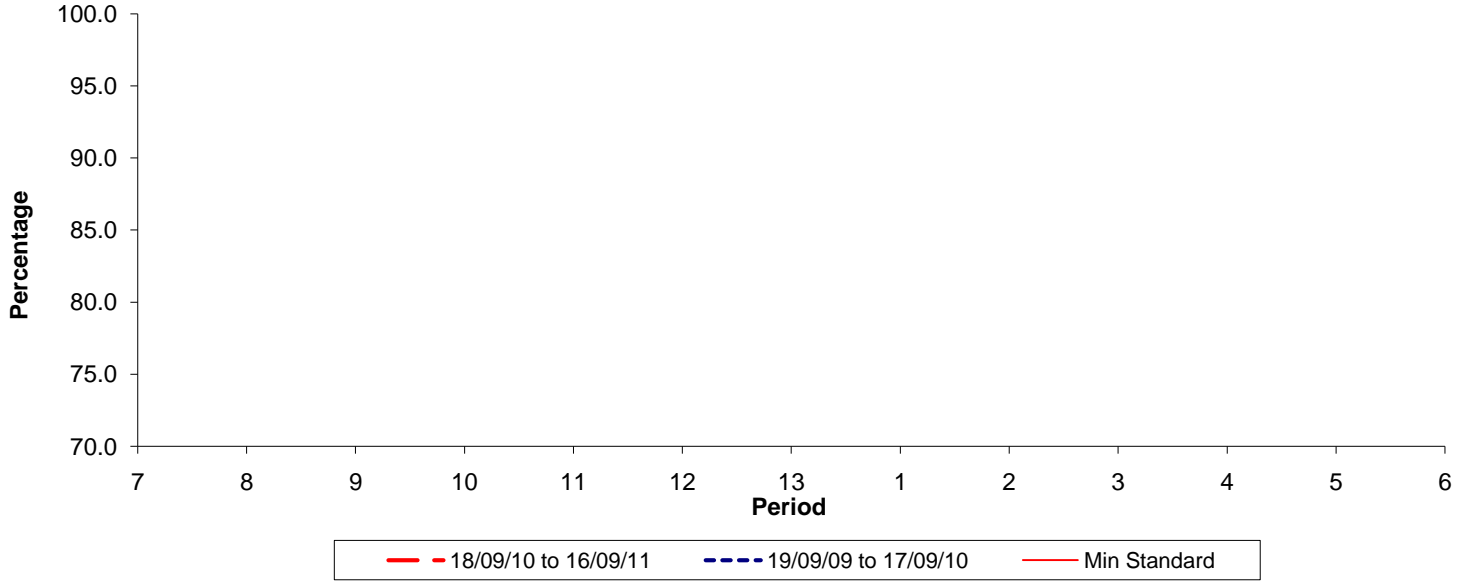

Reliability Performance (Low Frequency)

% Departing On Time

Date Range / Period	7	8	9	10	11	12	13	1	2	3	4	5	6
18/09/10 to 16/09/11													
19/09/09 to 17/09/10													
Min Standard													

On Time figures are based on 12 weeks data

Kilometre Performance

% Kilometres Operated

Date Range / Period	7	8	9	10	11	12	13	1	2	3	4	5	6
18/09/10 to 16/09/11	99.22	99.33	98.68	99.30	99.55	99.57	98.94	98.98	99.41	98.58	99.07	97.98	98.96
19/09/09 to 17/09/10	99.56	95.72	92.75	97.87	99.84	98.58	99.83	99.53	99.32	98.78	97.69	98.57	99.37
Min Standard	99.00	99.00	99.00	99.00	99.00	99.00	99.00	99.00	99.00	99.00	99.00	99.00	99.00

Kilometre figures are based on 4 weeks data