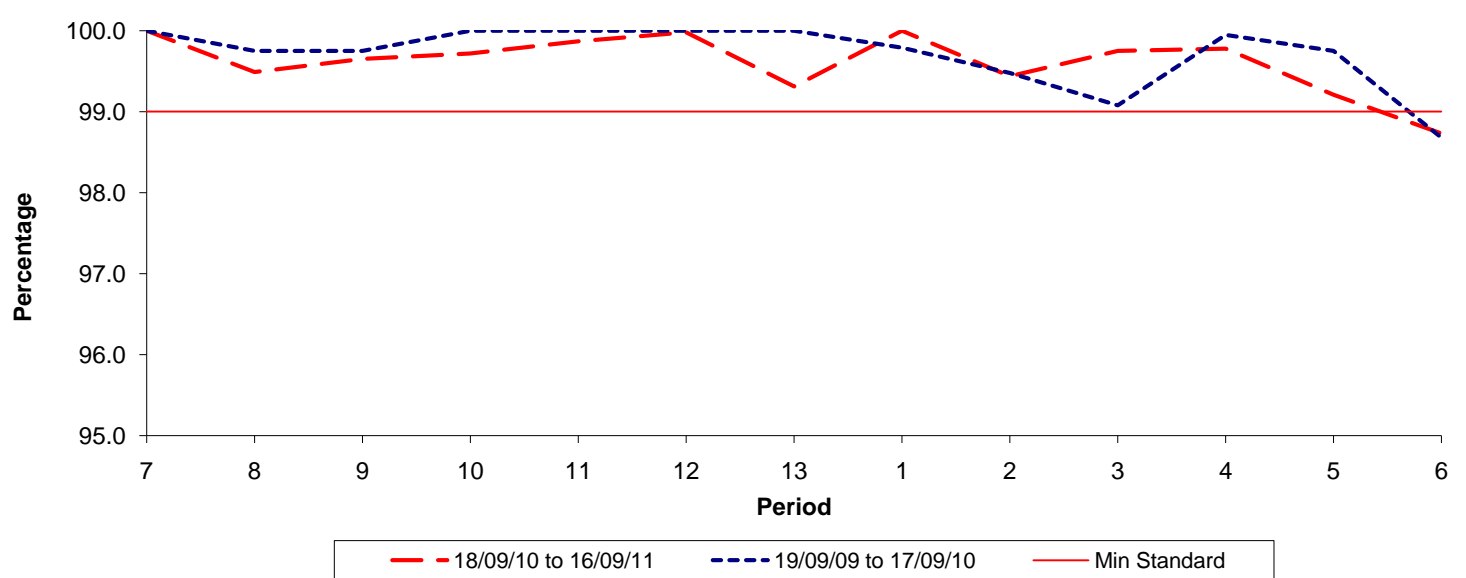

**Reliability Performance ( Low Frequency )**

**% Departing On Time**

Date Range / Period	7	8	9	10	11	12	13	1	2	3	4	5	6
18/09/10 to 16/09/11													
19/09/09 to 17/09/10													
Min Standard													

On Time figures are based on 12 weeks data

**Kilometre Performance**

**% Kilometres Operated**

Date Range / Period	7	8	9	10	11	12	13	1	2	3	4	5	6
18/09/10 to 16/09/11	100.00	99.49	99.65	99.72	99.87	99.98	99.31	100.00	99.44	99.75	99.78	99.21	98.73
19/09/09 to 17/09/10	100.00	99.75	99.75	100.00	100.00	100.00	100.00	99.79	99.48	99.08	99.95	99.75	98.68
Min Standard	99.00	99.00	99.00	99.00	99.00	99.00	99.00	99.00	99.00	99.00	99.00	99.00	99.00

Kilometre figures are based on 4 weeks data