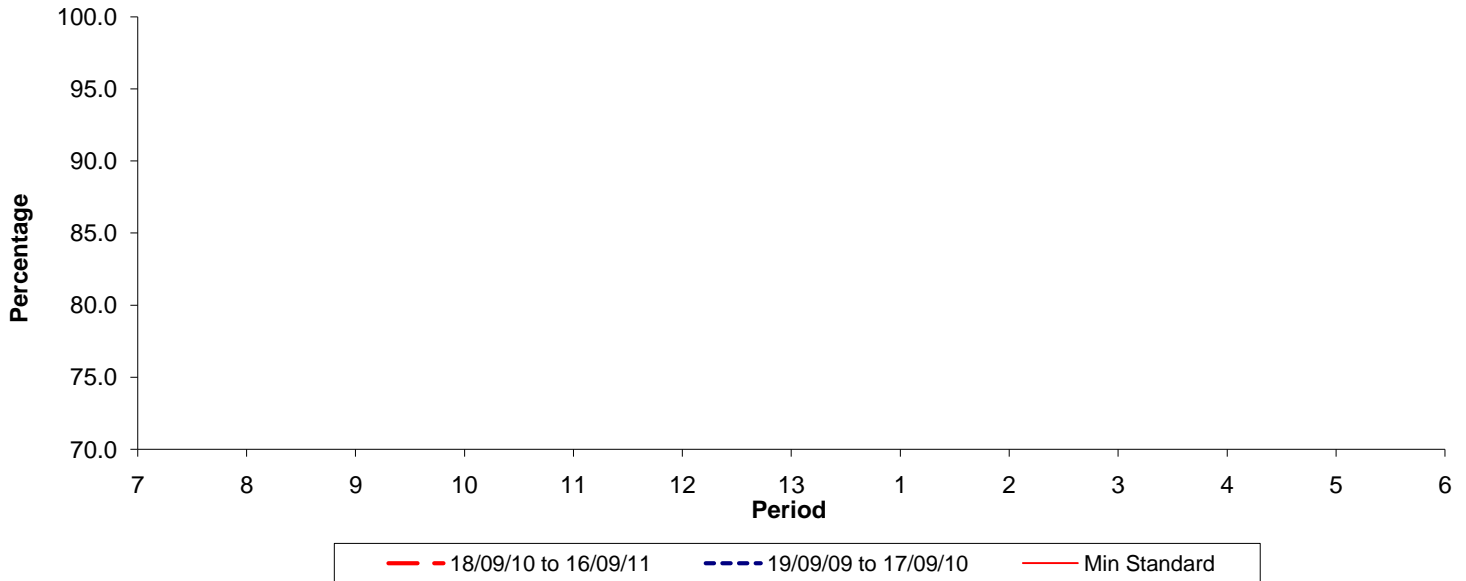

**Reliability Performance ( Low Frequency )**

**% Departing On Time**

Date Range / Period	7	8	9	10	11	12	13	1	2	3	4	5	6
18/09/10 to 16/09/11													
19/09/09 to 17/09/10													
Min Standard													

On Time figures are based on 12 weeks data

**Kilometre Performance**

**% Kilometres Operated**

Date Range / Period	7	8	9	10	11	12	13	1	2	3	4	5	6
18/09/10 to 16/09/11	100.00	99.49	99.65	99.72	99.87	99.98	99.31	100.00	99.44	99.75	99.78	99.21	98.73
19/09/09 to 17/09/10	100.00	99.75	99.75	100.00	100.00	100.00	100.00	99.79	99.48	99.08	99.95	99.75	98.68
Min Standard	99.00	99.00	99.00	99.00	99.00	99.00	99.00	99.00	99.00	99.00	99.00	99.00	99.00

Kilometre figures are based on 4 weeks data