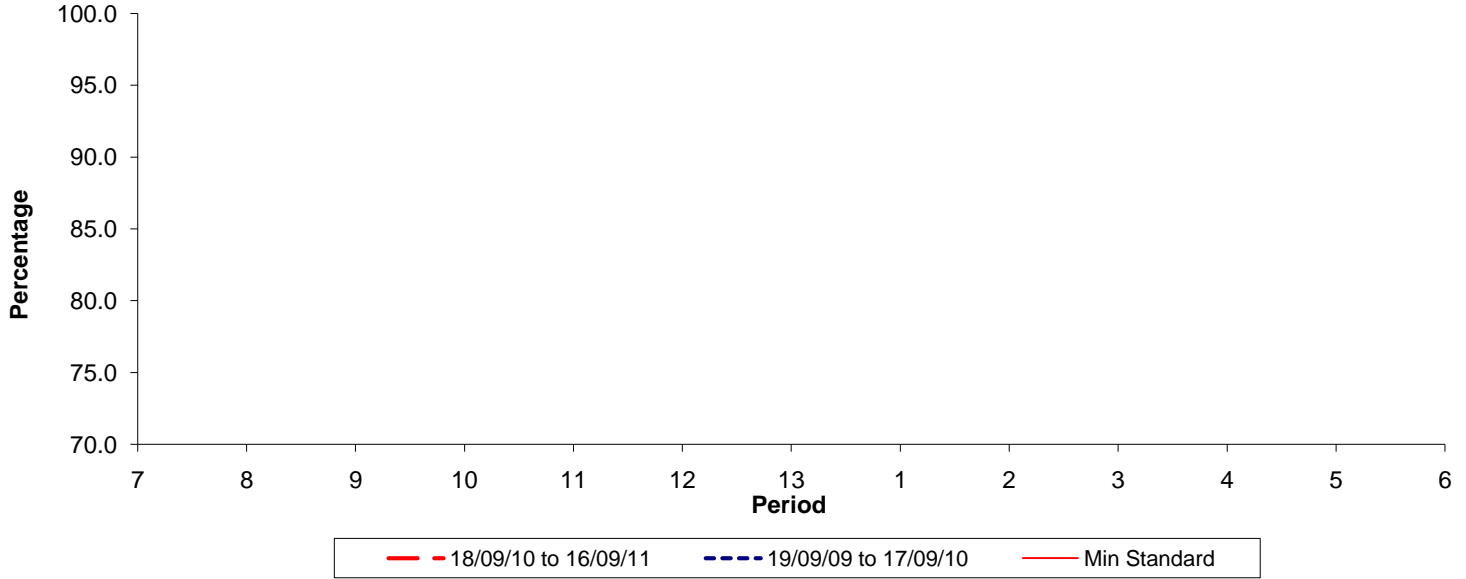

Reliability Performance (Low Frequency)

% Departing On Time

Date Range / Period	7	8	9	10	11	12	13	1	2	3	4	5	6
18/09/10 to 16/09/11													
19/09/09 to 17/09/10													
Min Standard													

On Time figures are based on 12 weeks data

Kilometre Performance

% Kilometres Operated

Date Range / Period	7	8	9	10	11	12	13	1	2	3	4	5	6
18/09/10 to 16/09/11	99.47	99.89	99.86	99.95	99.69	99.01	99.95	100.00	99.84	99.12	97.54	99.68	99.25
19/09/09 to 17/09/10	99.89	99.62	99.83	98.75	99.50	99.86	100.00	99.28	99.11	98.76	100.00	99.55	97.80
Min Standard	99.00	99.00	99.00	99.00	99.00	99.00	99.00	99.00	99.00	99.00	99.00	99.00	99.00

Kilometre figures are based on 4 weeks data