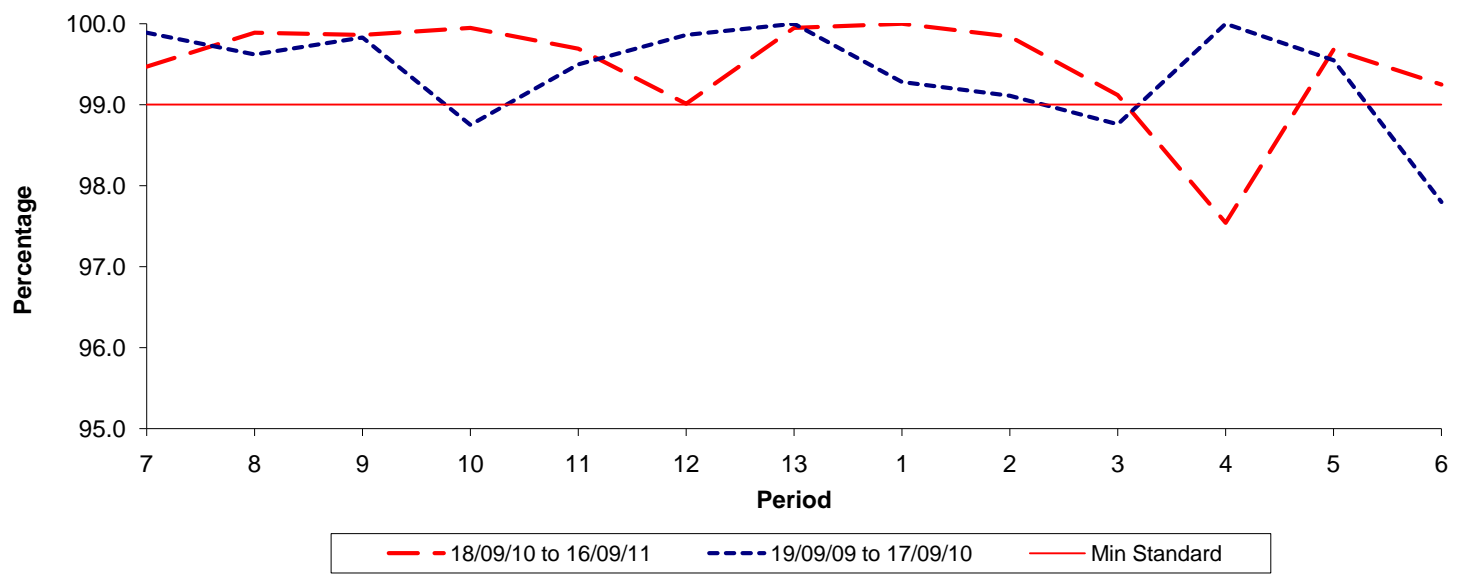

Reliability Performance (Low Frequency)

% Departing On Time

Date Range / Period	7	8	9	10	11	12	13	1	2	3	4	5	6
18/09/10 to 16/09/11													
19/09/09 to 17/09/10													
Min Standard													

On Time figures are based on 12 weeks data

Kilometre Performance

% Kilometres Operated

Date Range / Period	7	8	9	10	11	12	13	1	2	3	4	5	6
18/09/10 to 16/09/11	99.47	99.89	99.86	99.95	99.69	99.01	99.95	100.00	99.84	99.12	97.54	99.68	99.25
19/09/09 to 17/09/10	99.89	99.62	99.83	98.75	99.50	99.86	100.00	99.28	99.11	98.76	100.00	99.55	97.80
Min Standard	99.00	99.00	99.00	99.00	99.00	99.00	99.00	99.00	99.00	99.00	99.00	99.00	99.00

Kilometre figures are based on 4 weeks data