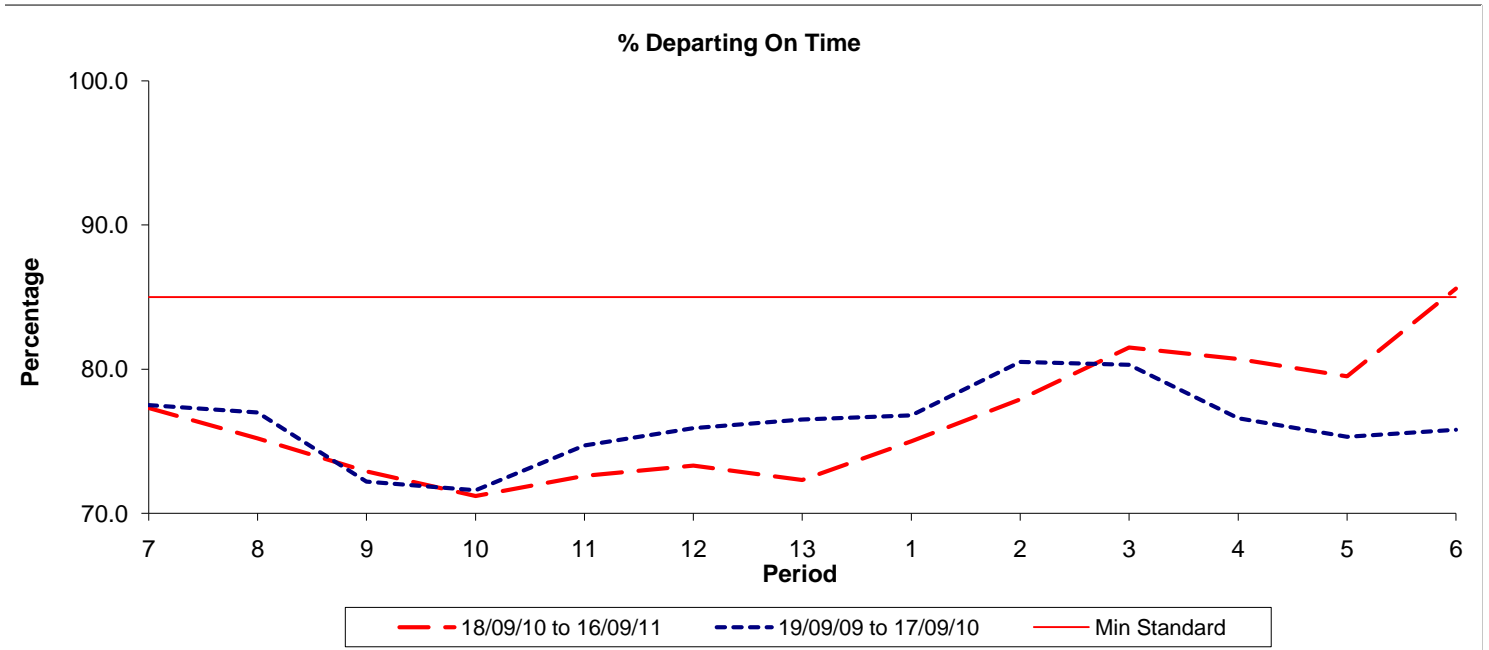

**Reliability Performance ( Low Frequency )**

Date Range / Period	7	8	9	10	11	12	13	1	2	3	4	5	6
18/09/10 to 16/09/11	77.30	75.20	72.90	71.20	72.60	73.30	72.30	75.00	77.90	81.50	80.70	79.50	85.60
19/09/09 to 17/09/10	77.50	77.00	72.20	71.60	74.70	75.90	76.50	76.80	80.50	80.30	76.60	75.30	75.80
Min Standard	85.00	85.00	85.00	85.00	85.00	85.00	85.00	85.00	85.00	85.00	85.00	85.00	85.00

On Time figures are based on 12 weeks data

**Kilometre Performance**

Date Range / Period	7	8	9	10	11	12	13	1	2	3	4	5	6
18/09/10 to 16/09/11	96.87	95.75	96.93	97.87	96.58	96.98	97.41	96.93	97.76	95.95	97.50	97.70	97.43
19/09/09 to 17/09/10	97.57	94.14	86.52	98.01	98.22	96.96	96.63	97.91	97.93	97.19	95.12	96.72	97.51
Min Standard	99.00	99.00	99.00	99.00	99.00	99.00	99.00	99.00	99.00	99.00	99.00	99.00	99.00

Kilometre figures are based on 4 weeks data