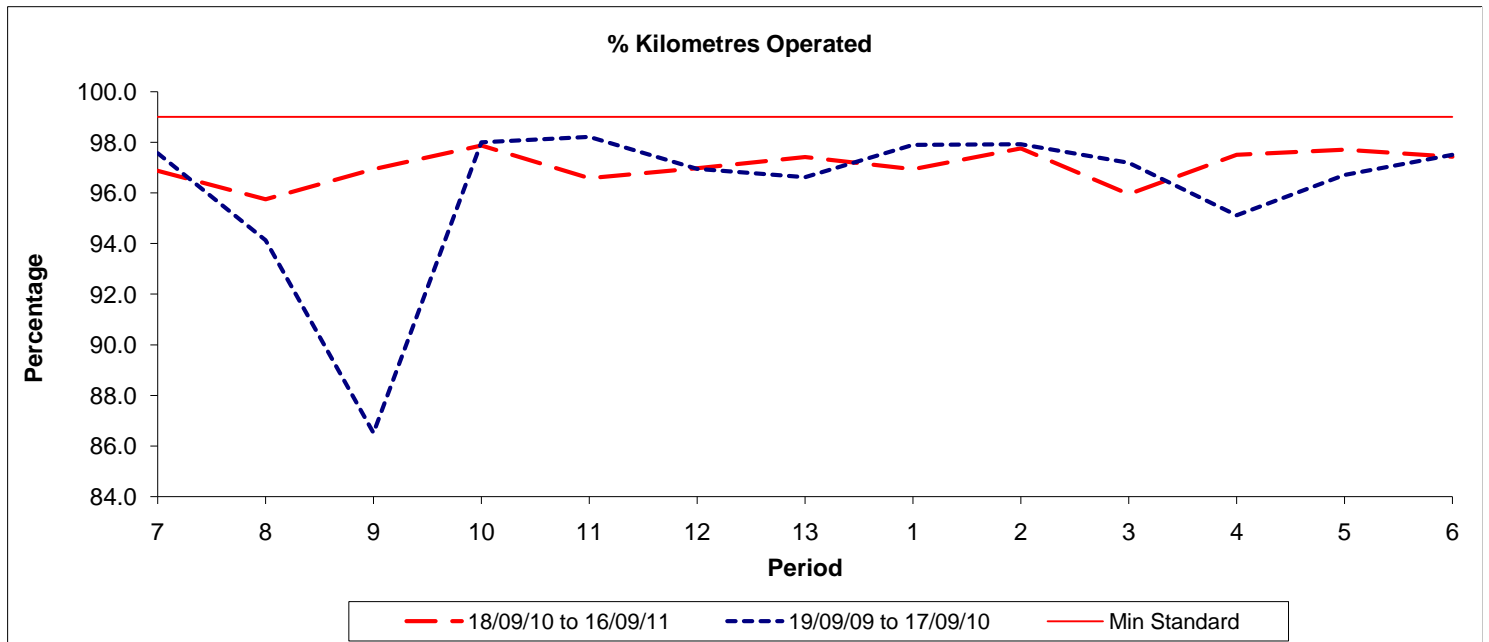

**Reliability Performance ( Low Frequency )**

Date Range / Period	7	8	9	10	11	12	13	1	2	3	4	5	6
18/09/10 to 16/09/11	77.30	75.20	72.90	71.20	72.60	73.30	72.30	75.00	77.90	81.50	80.70	79.50	85.60
19/09/09 to 17/09/10	77.50	77.00	72.20	71.60	74.70	75.90	76.50	76.80	80.50	80.30	76.60	75.30	75.80
Min Standard	85.00	85.00	85.00	85.00	85.00	85.00	85.00	85.00	85.00	85.00	85.00	85.00	85.00

On Time figures are based on 12 weeks data

**Kilometre Performance**

Date Range / Period	7	8	9	10	11	12	13	1	2	3	4	5	6
18/09/10 to 16/09/11	96.87	95.75	96.93	97.87	96.58	96.98	97.41	96.93	97.76	95.95	97.50	97.70	97.43
19/09/09 to 17/09/10	97.57	94.14	86.52	98.01	98.22	96.96	96.63	97.91	97.93	97.19	95.12	96.72	97.51
Min Standard	99.00	99.00	99.00	99.00	99.00	99.00	99.00	99.00	99.00	99.00	99.00	99.00	99.00

Kilometre figures are based on 4 weeks data