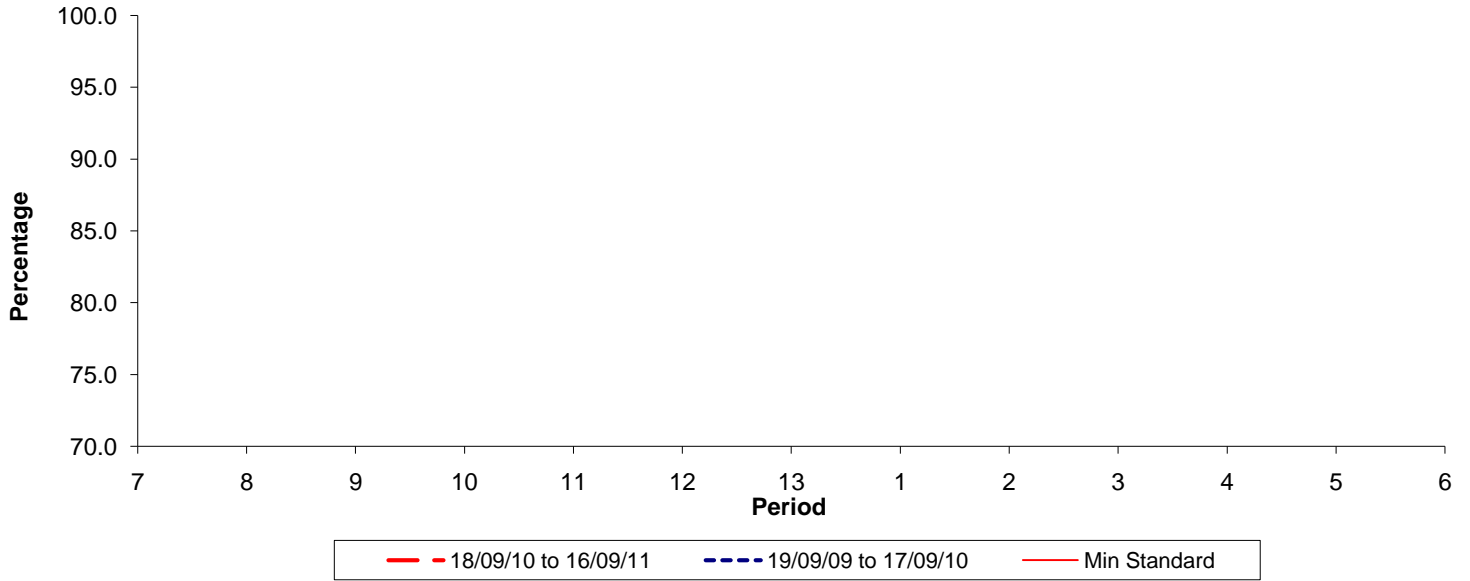

Reliability Performance (Low Frequency)

% Departing On Time

Date Range / Period	7	8	9	10	11	12	13	1	2	3	4	5	6
18/09/10 to 16/09/11													
19/09/09 to 17/09/10													
Min Standard													

On Time figures are based on 12 weeks data

Kilometre Performance

% Kilometres Operated

Date Range / Period	7	8	9	10	11	12	13	1	2	3	4	5	6
18/09/10 to 16/09/11	98.75	99.15	99.76	97.66	98.74	99.33	97.23	97.69	98.36	99.35	98.73	98.79	99.90
19/09/09 to 17/09/10	99.10	99.59	98.59	99.31	99.07	99.13	99.51	99.11	99.34	98.92	98.86	99.41	99.70
Min Standard	99.00	99.00	99.00	99.00	99.00	99.00	99.00	99.00	99.00	99.00	99.00	99.00	99.00

Kilometre figures are based on 4 weeks data