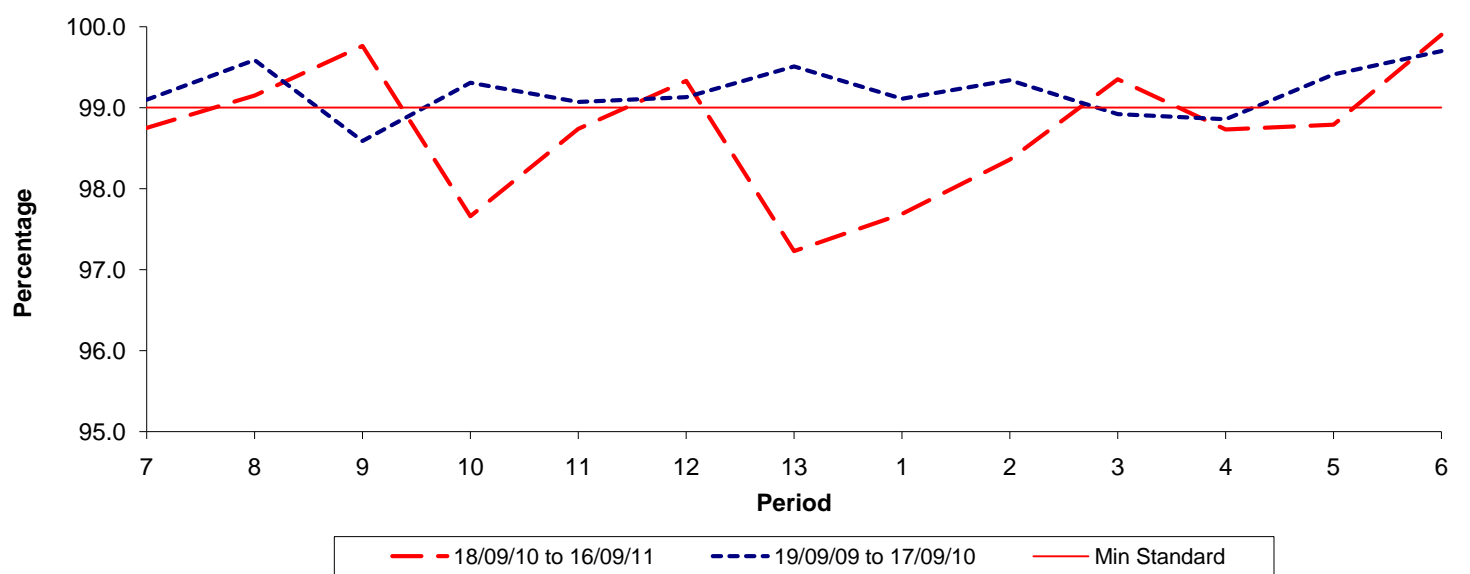

Reliability Performance (Low Frequency)

% Departing On Time

Date Range / Period	7	8	9	10	11	12	13	1	2	3	4	5	6
18/09/10 to 16/09/11													
19/09/09 to 17/09/10													
Min Standard													

On Time figures are based on 12 weeks data

Kilometre Performance

% Kilometres Operated

Date Range / Period	7	8	9	10	11	12	13	1	2	3	4	5	6
18/09/10 to 16/09/11	98.75	99.15	99.76	97.66	98.74	99.33	97.23	97.69	98.36	99.35	98.73	98.79	99.90
19/09/09 to 17/09/10	99.10	99.59	98.59	99.31	99.07	99.13	99.51	99.11	99.34	98.92	98.86	99.41	99.70
Min Standard	99.00	99.00	99.00	99.00	99.00	99.00	99.00	99.00	99.00	99.00	99.00	99.00	99.00

Kilometre figures are based on 4 weeks data