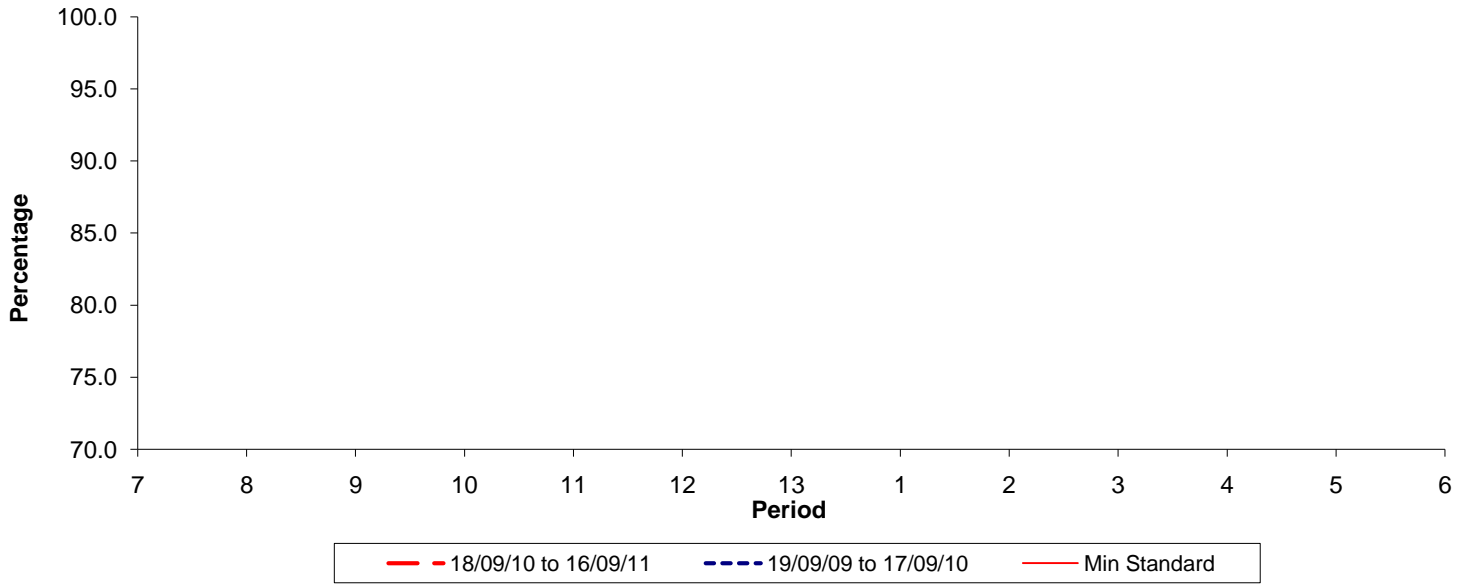

**Reliability Performance ( Low Frequency )**

**% Departing On Time**

Date Range / Period	7	8	9	10	11	12	13	1	2	3	4	5	6
18/09/10 to 16/09/11													
19/09/09 to 17/09/10													
Min Standard													

On Time figures are based on 12 weeks data

**Kilometre Performance**

**% Kilometres Operated**

Date Range / Period	7	8	9	10	11	12	13	1	2	3	4	5	6
18/09/10 to 16/09/11	99.44	98.35	99.52	99.45	99.17	99.09	98.85	99.29	99.03	99.27	99.38	99.69	99.84
19/09/09 to 17/09/10	99.65	99.55	99.10	99.35	99.12	99.85	99.33	99.50	99.36	99.55	98.52	98.85	99.42
Min Standard	99.00	99.00	99.00	99.00	99.00	99.00	99.00	99.00	99.00	99.00	99.00	99.00	99.00

Kilometre figures are based on 4 weeks data