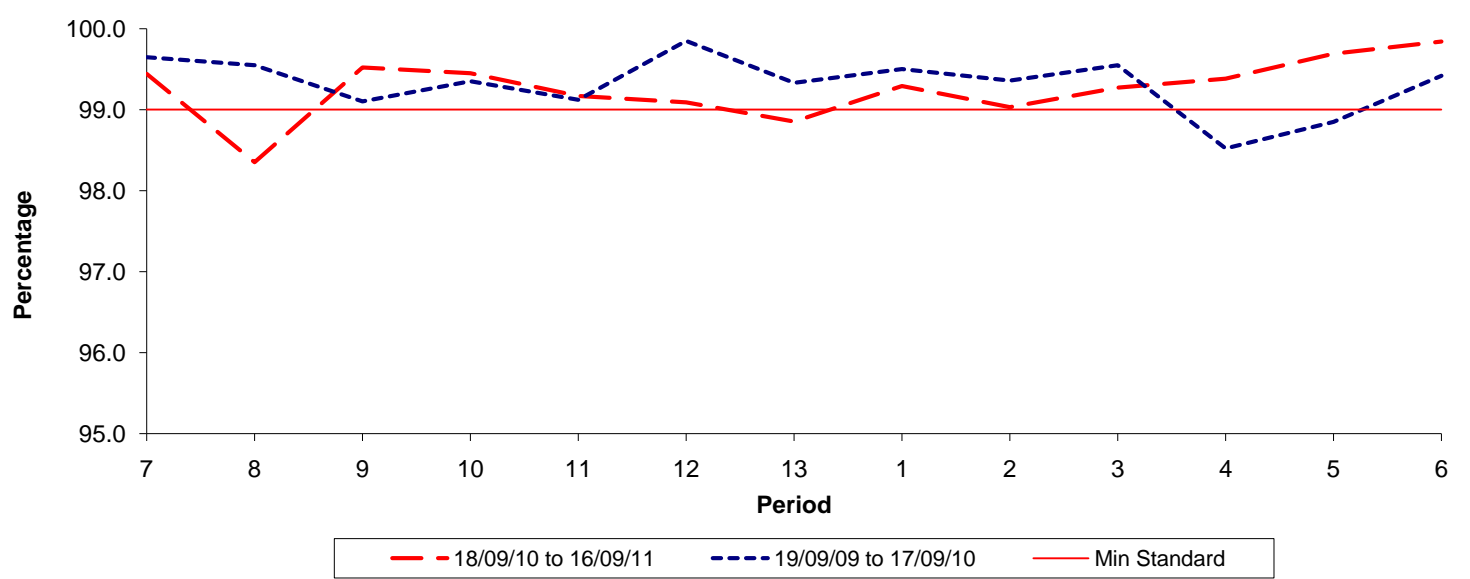

**Reliability Performance ( Low Frequency )**

**% Departing On Time**

Date Range / Period	7	8	9	10	11	12	13	1	2	3	4	5	6
18/09/10 to 16/09/11													
19/09/09 to 17/09/10													
Min Standard													

On Time figures are based on 12 weeks data

**Kilometre Performance**

**% Kilometres Operated**

Date Range / Period	7	8	9	10	11	12	13	1	2	3	4	5	6
18/09/10 to 16/09/11	99.44	98.35	99.52	99.45	99.17	99.09	98.85	99.29	99.03	99.27	99.38	99.69	99.84
19/09/09 to 17/09/10	99.65	99.55	99.10	99.35	99.12	99.85	99.33	99.50	99.36	99.55	98.52	98.85	99.42
Min Standard	99.00	99.00	99.00	99.00	99.00	99.00	99.00	99.00	99.00	99.00	99.00	99.00	99.00

Kilometre figures are based on 4 weeks data