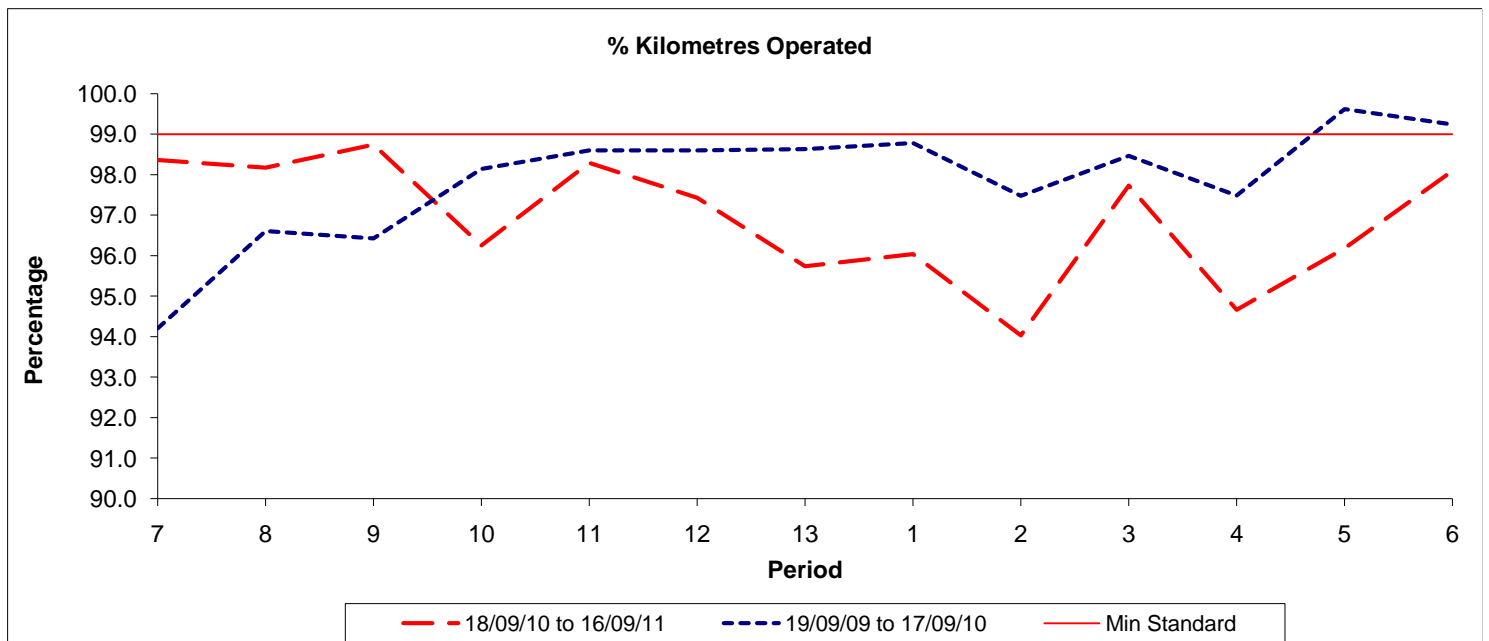

Reliability Performance (Low Frequency)

Date Range / Period	7	8	9	10	11	12	13	1	2	3	4	5	6
18/09/10 to 16/09/11	90.80	90.40	87.80	85.70	85.00	83.50	82.90	84.60	85.10	83.60	77.30	74.10	79.40
19/09/09 to 17/09/10	87.20	87.30	82.30	82.80	85.20	90.90	91.90	90.10	91.50	92.00	89.90	88.90	88.20
Min Standard	85.00	85.00	85.00	85.00	85.00	85.00	85.00	85.00	85.00	85.00	85.00	85.00	85.00

On Time figures are based on 12 weeks data

Kilometre Performance

Date Range / Period	7	8	9	10	11	12	13	1	2	3	4	5	6
18/09/10 to 16/09/11	98.36	98.17	98.74	96.25	98.29	97.43	95.74	96.04	94.03	97.73	94.66	96.18	98.09
19/09/09 to 17/09/10	94.21	96.61	96.43	98.14	98.60	98.60	98.63	98.78	97.48	98.47	97.49	99.62	99.24
Min Standard	99.00	99.00	99.00	99.00	99.00	99.00	99.00	99.00	99.00	99.00	99.00	99.00	99.00

Kilometre figures are based on 4 weeks data