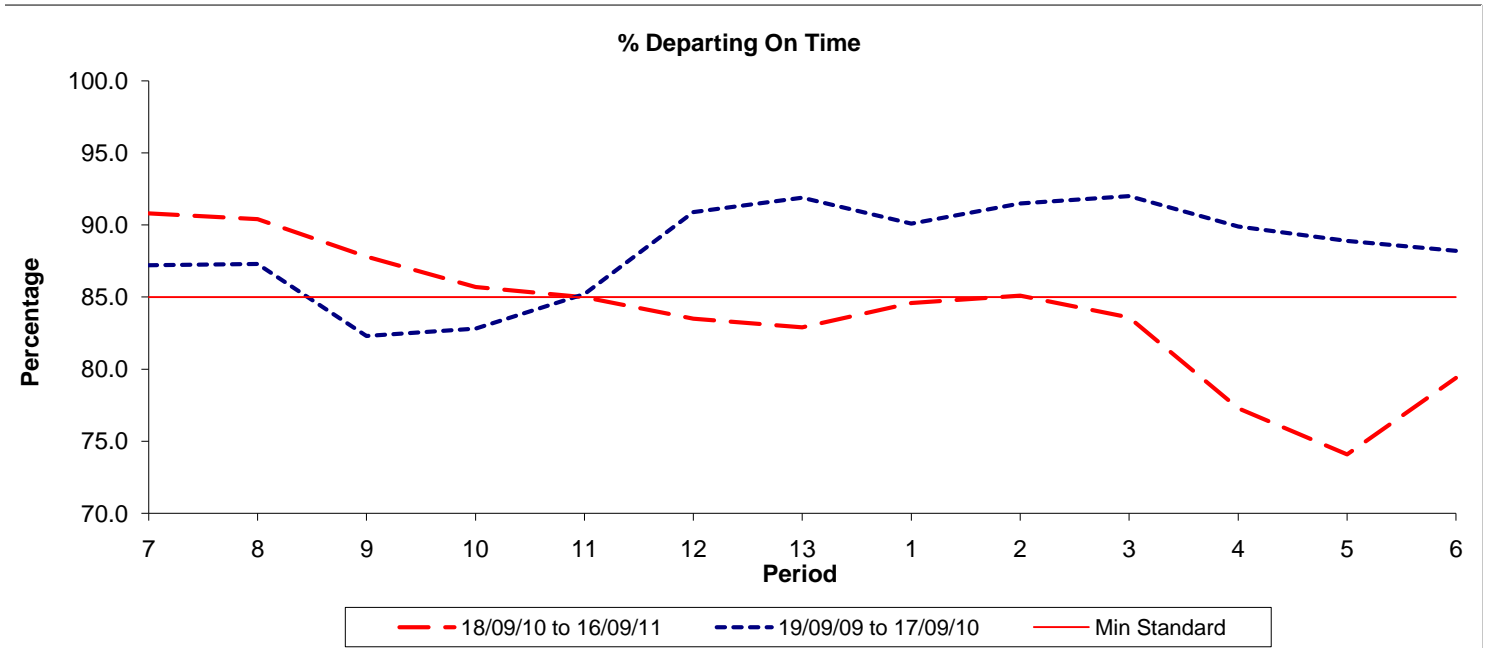

Reliability Performance (Low Frequency)

Date Range / Period	7	8	9	10	11	12	13	1	2	3	4	5	6
18/09/10 to 16/09/11	90.80	90.40	87.80	85.70	85.00	83.50	82.90	84.60	85.10	83.60	77.30	74.10	79.40
19/09/09 to 17/09/10	87.20	87.30	82.30	82.80	85.20	90.90	91.90	90.10	91.50	92.00	89.90	88.90	88.20
Min Standard	85.00	85.00	85.00	85.00	85.00	85.00	85.00	85.00	85.00	85.00	85.00	85.00	85.00

On Time figures are based on 12 weeks data

Kilometre Performance

Date Range / Period	7	8	9	10	11	12	13	1	2	3	4	5	6
18/09/10 to 16/09/11	98.36	98.17	98.74	96.25	98.29	97.43	95.74	96.04	94.03	97.73	94.66	96.18	98.09
19/09/09 to 17/09/10	94.21	96.61	96.43	98.14	98.60	98.60	98.63	98.78	97.48	98.47	97.49	99.62	99.24
Min Standard	99.00	99.00	99.00	99.00	99.00	99.00	99.00	99.00	99.00	99.00	99.00	99.00	99.00

Kilometre figures are based on 4 weeks data