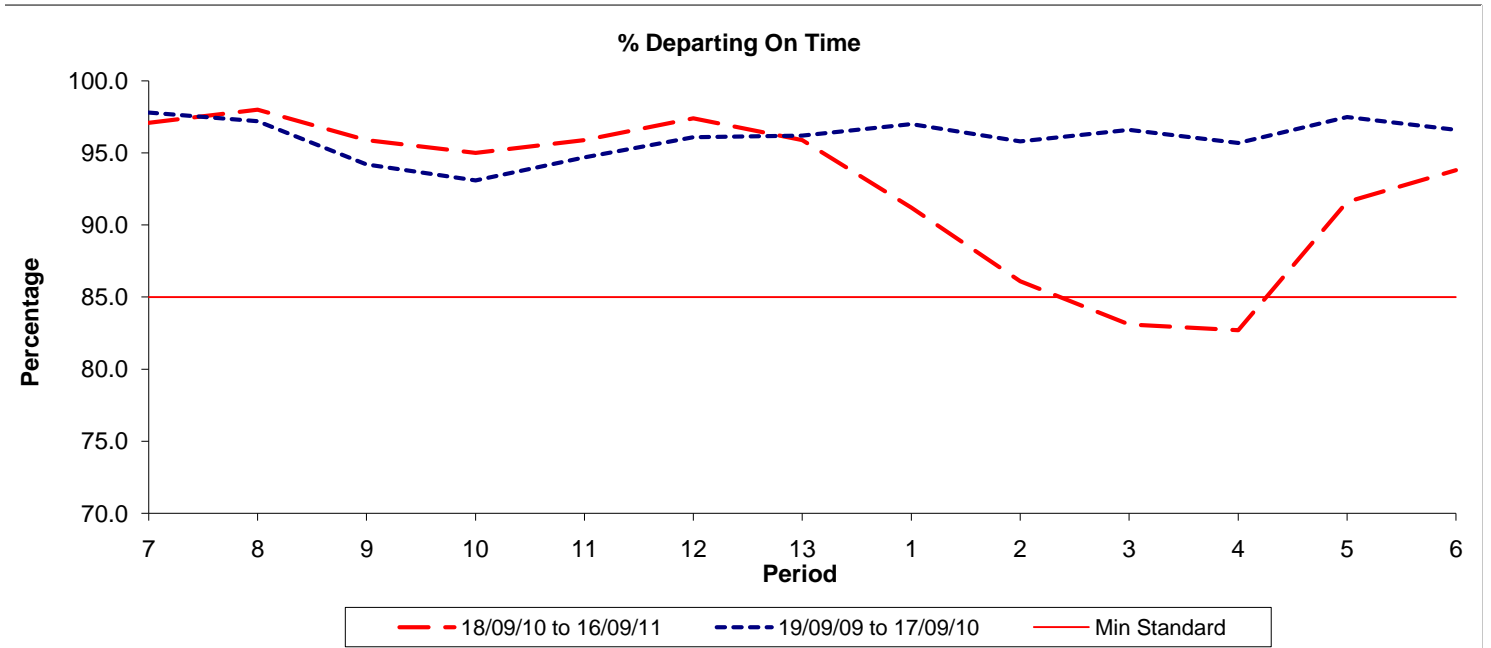

**Reliability Performance ( Low Frequency )**

Date Range / Period	7	8	9	10	11	12	13	1	2	3	4	5	6
18/09/10 to 16/09/11	97.10	98.00	95.90	95.00	95.90	97.40	95.90	91.20	86.10	83.10	82.70	91.60	93.80
19/09/09 to 17/09/10	97.80	97.20	94.20	93.10	94.70	96.10	96.20	97.00	95.80	96.60	95.70	97.50	96.60
Min Standard	85.00	85.00	85.00	85.00	85.00	85.00	85.00	85.00	85.00	85.00	85.00	85.00	85.00

On Time figures are based on 12 weeks data

**Kilometre Performance**

Date Range / Period	7	8	9	10	11	12	13	1	2	3	4	5	6
18/09/10 to 16/09/11	99.25	98.46	99.50	99.47	99.70	99.71	99.10	99.29	99.64	99.66	99.19	98.75	100.00
19/09/09 to 17/09/10	99.34	99.41	98.86	99.39	99.83	99.35	99.44	99.57	99.60	99.41	99.51	99.06	99.35
Min Standard	99.00	99.00	99.00	99.00	99.00	99.00	99.00	99.00	99.00	99.00	99.00	99.00	99.00

Kilometre figures are based on 4 weeks data