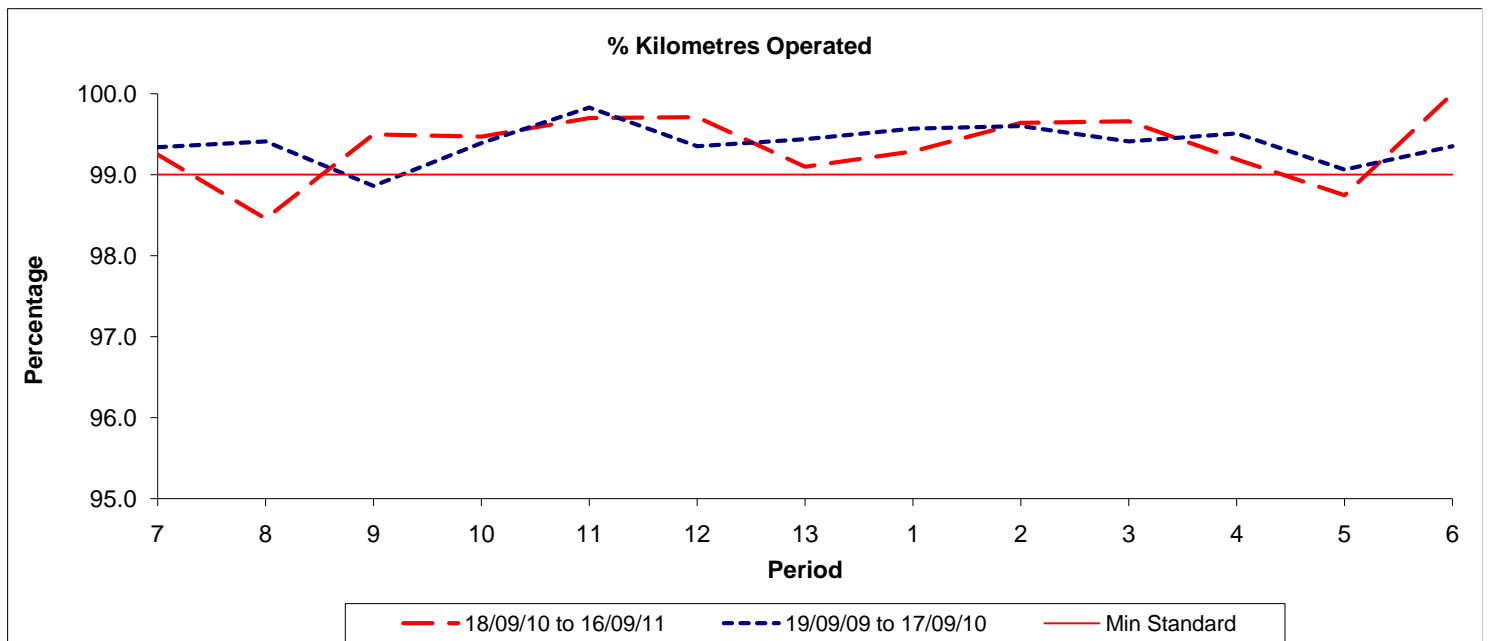

**Reliability Performance ( Low Frequency )**

Date Range / Period	7	8	9	10	11	12	13	1	2	3	4	5	6
18/09/10 to 16/09/11	97.10	98.00	95.90	95.00	95.90	97.40	95.90	91.20	86.10	83.10	82.70	91.60	93.80
19/09/09 to 17/09/10	97.80	97.20	94.20	93.10	94.70	96.10	96.20	97.00	95.80	96.60	95.70	97.50	96.60
Min Standard	85.00	85.00	85.00	85.00	85.00	85.00	85.00	85.00	85.00	85.00	85.00	85.00	85.00

On Time figures are based on 12 weeks data

**Kilometre Performance**

Date Range / Period	7	8	9	10	11	12	13	1	2	3	4	5	6
18/09/10 to 16/09/11	99.25	98.46	99.50	99.47	99.70	99.71	99.10	99.29	99.64	99.66	99.19	98.75	100.00
19/09/09 to 17/09/10	99.34	99.41	98.86	99.39	99.83	99.35	99.44	99.57	99.60	99.41	99.51	99.06	99.35
Min Standard	99.00	99.00	99.00	99.00	99.00	99.00	99.00	99.00	99.00	99.00	99.00	99.00	99.00

Kilometre figures are based on 4 weeks data