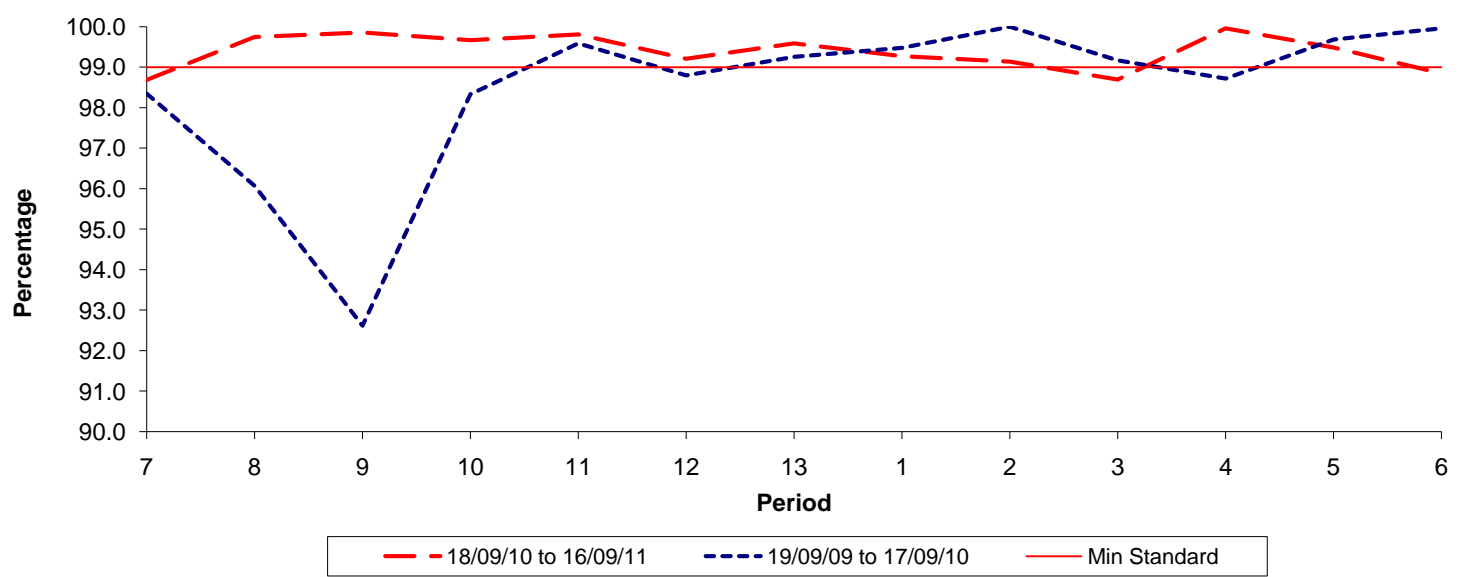

**Reliability Performance ( Low Frequency )**

**% Departing On Time**

Date Range / Period	7	8	9	10	11	12	13	1	2	3	4	5	6
18/09/10 to 16/09/11													
19/09/09 to 17/09/10													
Min Standard													

On Time figures are based on 12 weeks data

**Kilometre Performance**

**% Kilometres Operated**

Date Range / Period	7	8	9	10	11	12	13	1	2	3	4	5	6
18/09/10 to 16/09/11	98.69	99.75	99.86	99.67	99.81	99.21	99.59	99.27	99.14	98.70	99.96	99.49	98.85
19/09/09 to 17/09/10	98.35	96.07	92.62	98.33	99.59	98.80	99.26	99.48	100.00	99.17	98.72	99.68	99.96
Min Standard	99.00	99.00	99.00	99.00	99.00	99.00	99.00	99.00	99.00	99.00	99.00	99.00	99.00

Kilometre figures are based on 4 weeks data