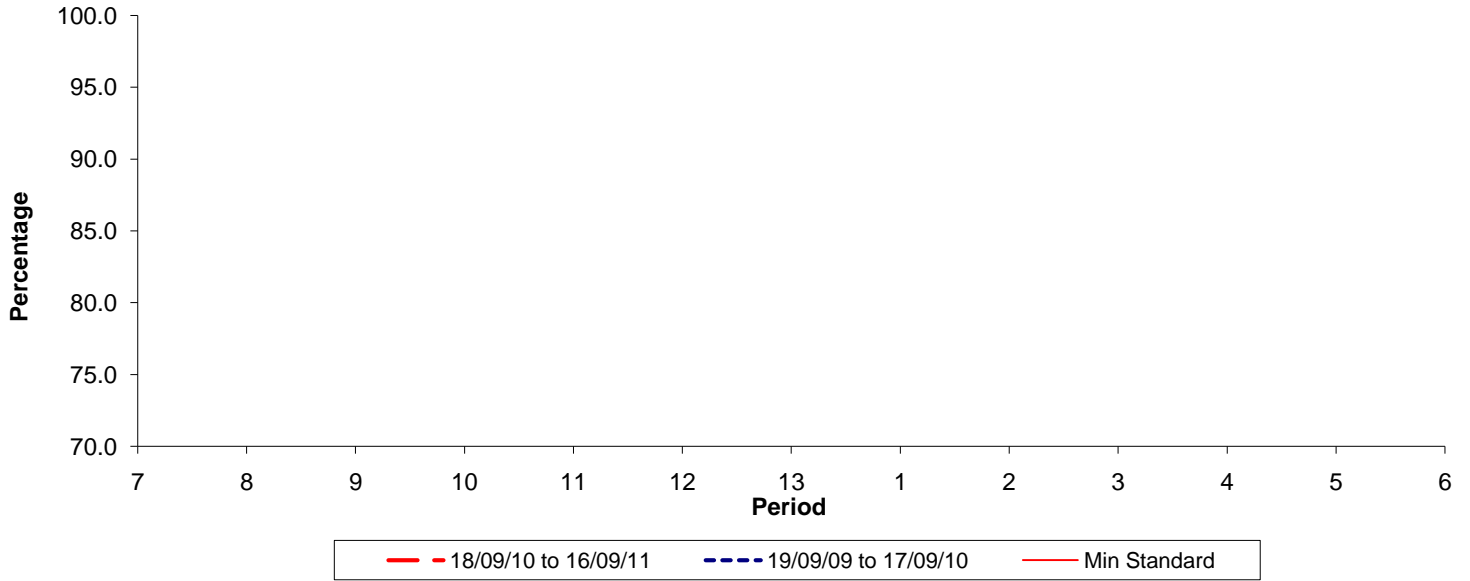

**Reliability Performance ( Low Frequency )**

**% Departing On Time**

Date Range / Period	7	8	9	10	11	12	13	1	2	3	4	5	6
18/09/10 to 16/09/11													
19/09/09 to 17/09/10													
Min Standard													

On Time figures are based on 12 weeks data

**Kilometre Performance**

**% Kilometres Operated**

Date Range / Period	7	8	9	10	11	12	13	1	2	3	4	5	6
18/09/10 to 16/09/11	98.69	99.75	99.86	99.67	99.81	99.21	99.59	99.27	99.14	98.70	99.96	99.49	98.85
19/09/09 to 17/09/10	98.35	96.07	92.62	98.33	99.59	98.80	99.26	99.48	100.00	99.17	98.72	99.68	99.96
Min Standard	99.00	99.00	99.00	99.00	99.00	99.00	99.00	99.00	99.00	99.00	99.00	99.00	99.00

Kilometre figures are based on 4 weeks data