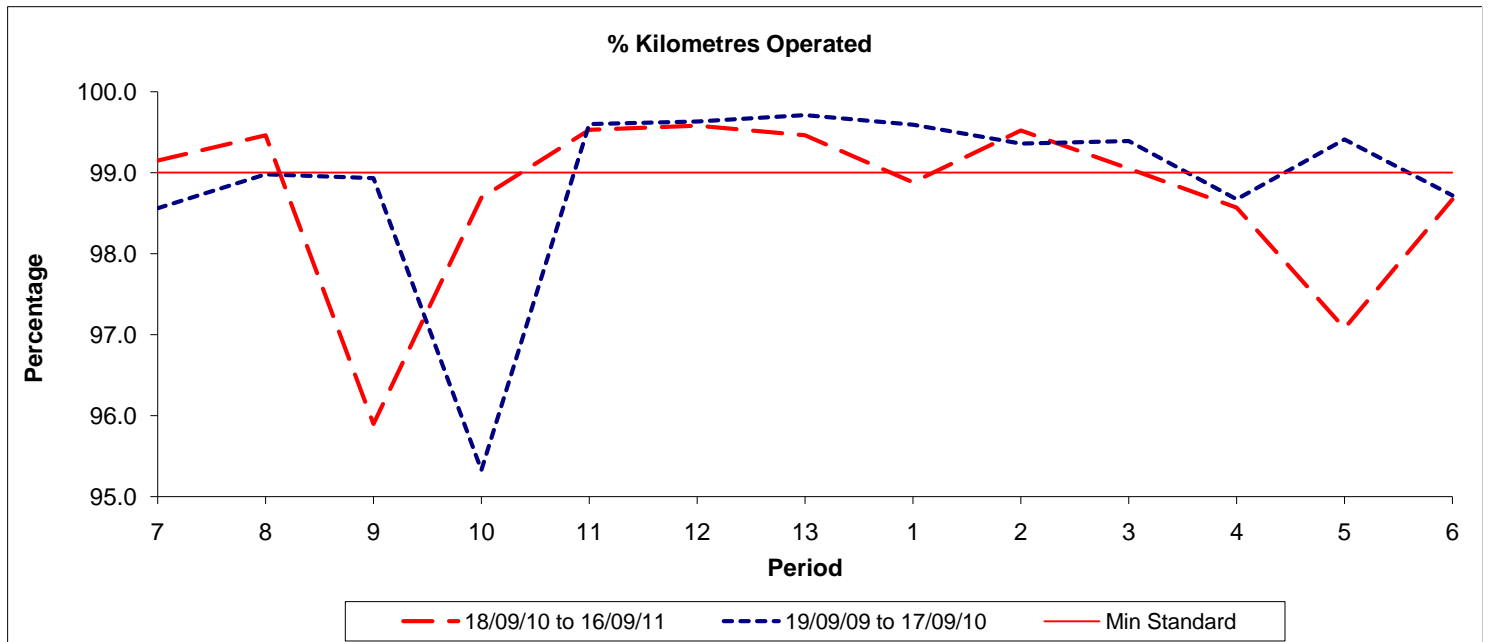

Reliability Performance (Low Frequency)

Date Range / Period	7	8	9	10	11	12	13	1	2	3	4	5	6
18/09/10 to 16/09/11	95.40	91.10	88.90	85.20	90.20	93.00	93.90	94.60	96.40	96.10	91.40	87.10	87.90
19/09/09 to 17/09/10	93.30	93.60	92.60	92.60	93.50	96.50	96.70	97.70	97.80	95.40	91.10	89.70	90.80
Min Standard	85.00	85.00	85.00	85.00	85.00	85.00	85.00	85.00	85.00	85.00	85.00	85.00	85.00

On Time figures are based on 12 weeks data

Kilometre Performance

Date Range / Period	7	8	9	10	11	12	13	1	2	3	4	5	6
18/09/10 to 16/09/11	99.15	99.46	95.90	98.69	99.53	99.58	99.46	98.88	99.52	99.05	98.57	97.08	98.67
19/09/09 to 17/09/10	98.56	98.98	98.93	95.33	99.60	99.63	99.71	99.59	99.36	99.39	98.67	99.41	98.72
Min Standard	99.00	99.00	99.00	99.00	99.00	99.00	99.00	99.00	99.00	99.00	99.00	99.00	99.00

Kilometre figures are based on 4 weeks data