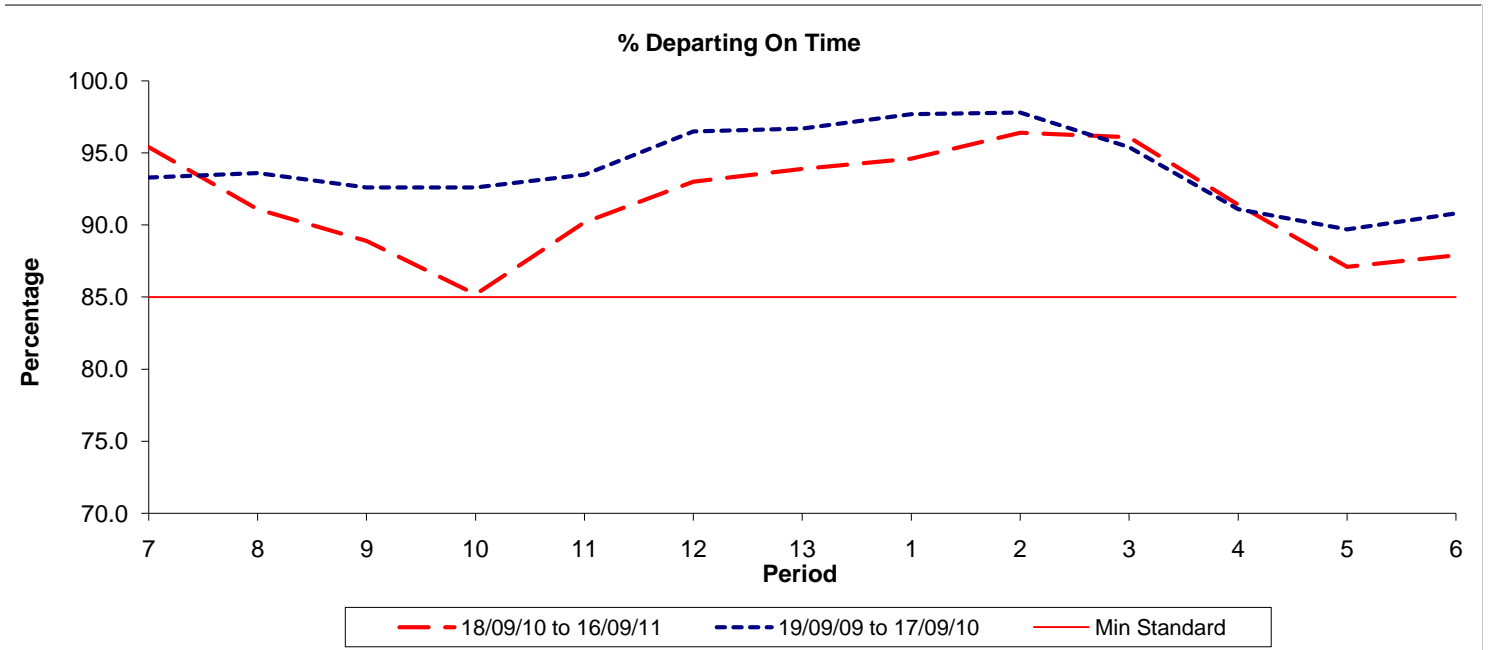

Reliability Performance (Low Frequency)

Date Range / Period	7	8	9	10	11	12	13	1	2	3	4	5	6
18/09/10 to 16/09/11	95.40	91.10	88.90	85.20	90.20	93.00	93.90	94.60	96.40	96.10	91.40	87.10	87.90
19/09/09 to 17/09/10	93.30	93.60	92.60	92.60	93.50	96.50	96.70	97.70	97.80	95.40	91.10	89.70	90.80
Min Standard	85.00	85.00	85.00	85.00	85.00	85.00	85.00	85.00	85.00	85.00	85.00	85.00	85.00

On Time figures are based on 12 weeks data

Kilometre Performance

Date Range / Period	7	8	9	10	11	12	13	1	2	3	4	5	6
18/09/10 to 16/09/11	99.15	99.46	95.90	98.69	99.53	99.58	99.46	98.88	99.52	99.05	98.57	97.08	98.67
19/09/09 to 17/09/10	98.56	98.98	98.93	95.33	99.60	99.63	99.71	99.59	99.36	99.39	98.67	99.41	98.72
Min Standard	99.00	99.00	99.00	99.00	99.00	99.00	99.00	99.00	99.00	99.00	99.00	99.00	99.00

Kilometre figures are based on 4 weeks data