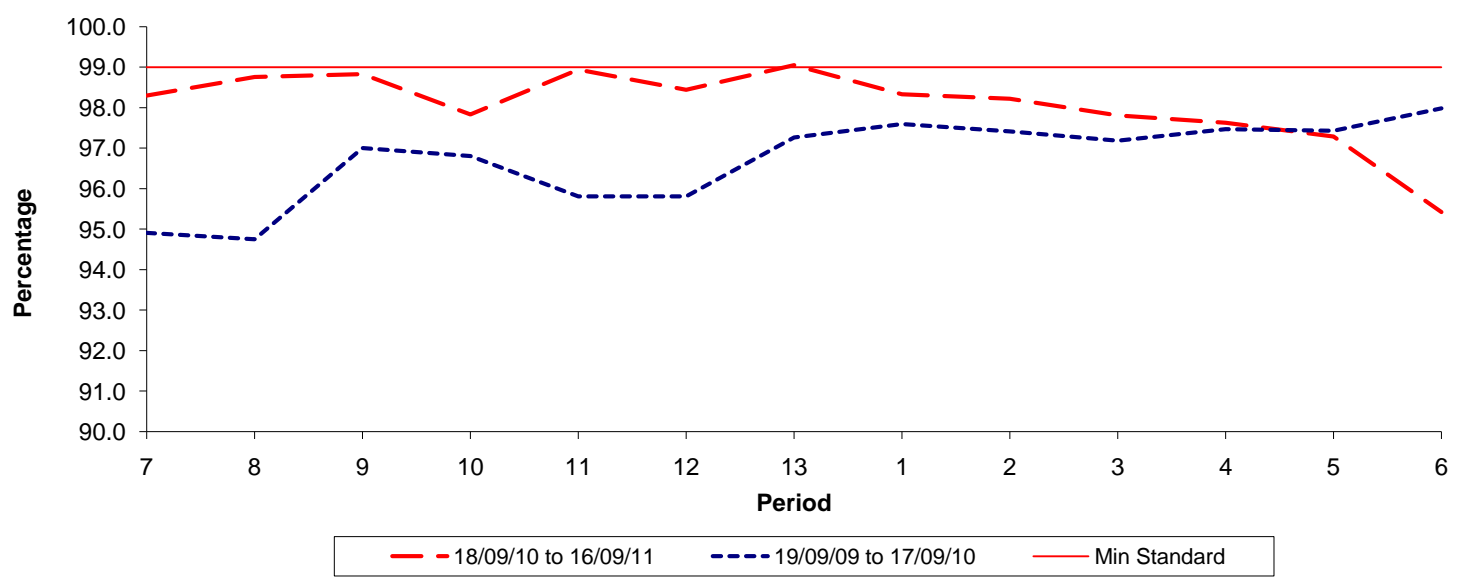

Reliability Performance (Low Frequency)

% Departing On Time

Date Range / Period	7	8	9	10	11	12	13	1	2	3	4	5	6
18/09/10 to 16/09/11													
19/09/09 to 17/09/10													
Min Standard													

On Time figures are based on 12 weeks data

Kilometre Performance

% Kilometres Operated

Date Range / Period	7	8	9	10	11	12	13	1	2	3	4	5	6
18/09/10 to 16/09/11	98.30	98.76	98.83	97.83	98.94	98.44	99.05	98.33	98.22	97.81	97.63	97.29	95.42
19/09/09 to 17/09/10	94.91	94.75	97.00	96.80	95.81	95.81	97.26	97.59	97.41	97.18	97.47	97.43	97.98
Min Standard	99.00	99.00	99.00	99.00	99.00	99.00	99.00	99.00	99.00	99.00	99.00	99.00	99.00

Kilometre figures are based on 4 weeks data