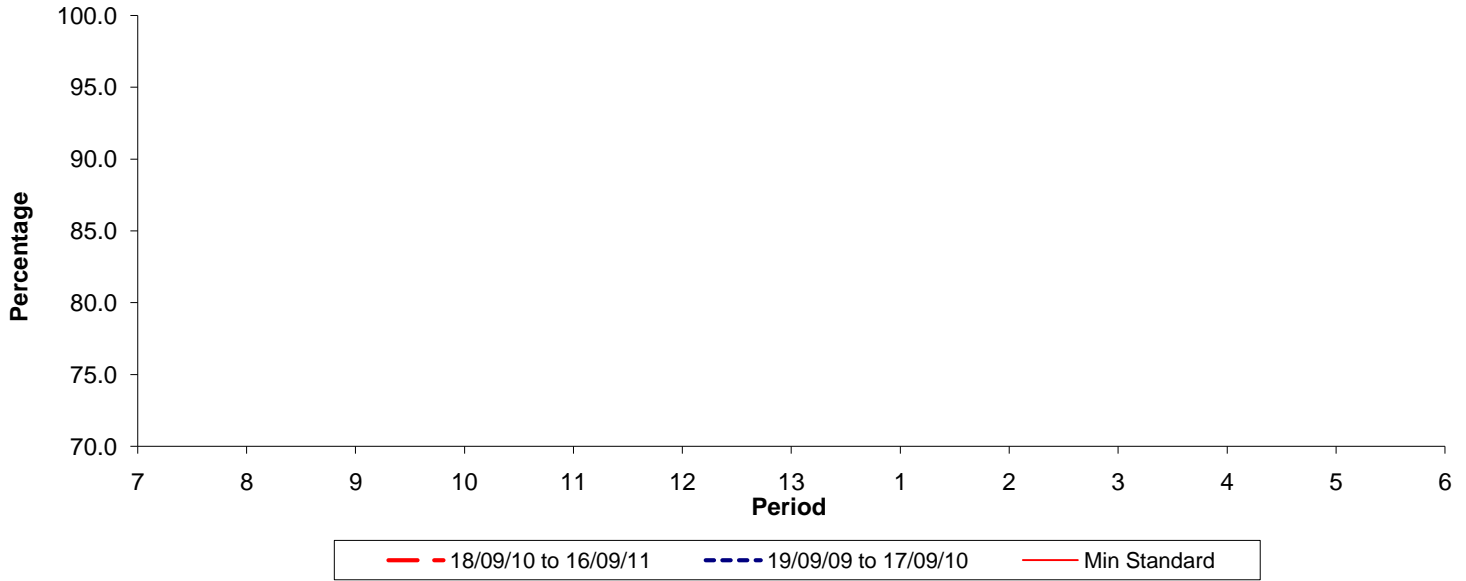

Reliability Performance (Low Frequency)

% Departing On Time

Date Range / Period	7	8	9	10	11	12	13	1	2	3	4	5	6
18/09/10 to 16/09/11													
19/09/09 to 17/09/10													
Min Standard													

On Time figures are based on 12 weeks data

Kilometre Performance

% Kilometres Operated

Date Range / Period	7	8	9	10	11	12	13	1	2	3	4	5	6
18/09/10 to 16/09/11	98.30	98.76	98.83	97.83	98.94	98.44	99.05	98.33	98.22	97.81	97.63	97.29	95.42
19/09/09 to 17/09/10	94.91	94.75	97.00	96.80	95.81	95.81	97.26	97.59	97.41	97.18	97.47	97.43	97.98
Min Standard	99.00	99.00	99.00	99.00	99.00	99.00	99.00	99.00	99.00	99.00	99.00	99.00	99.00

Kilometre figures are based on 4 weeks data