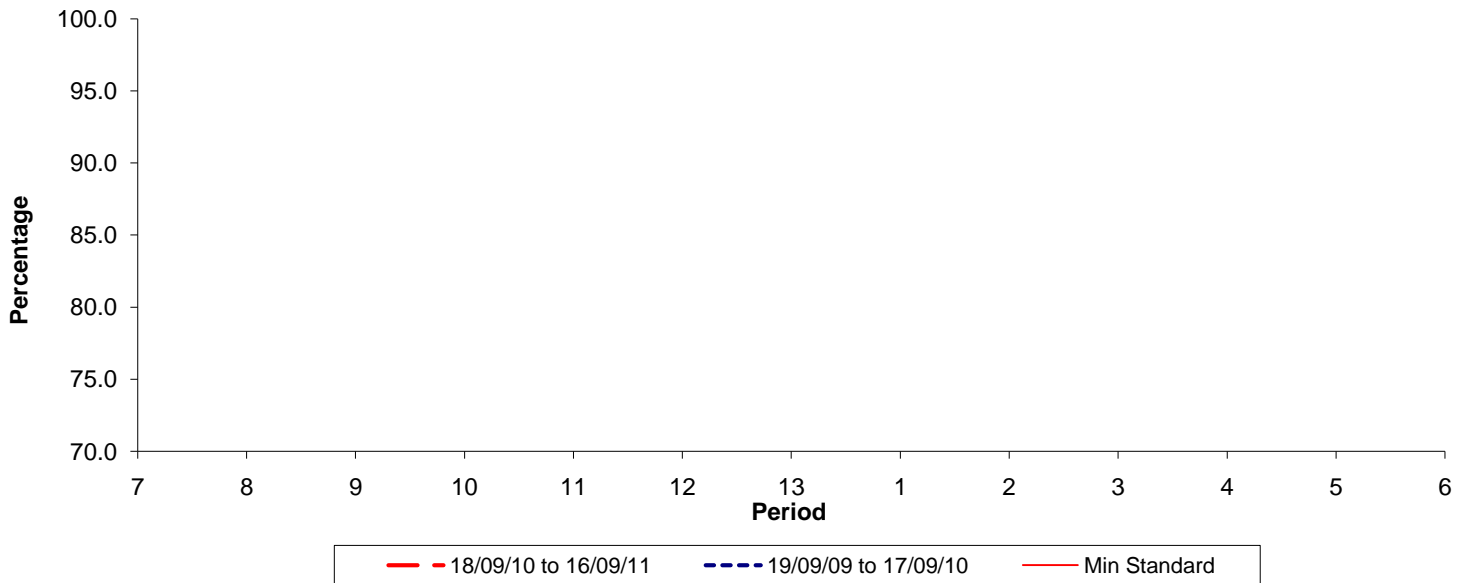

**Reliability Performance ( Low Frequency )**

**% Departing On Time**

Date Range / Period	7	8	9	10	11	12	13	1	2	3	4	5	6
18/09/10 to 16/09/11													
19/09/09 to 17/09/10													
Min Standard													

On Time figures are based on 12 weeks data

**Kilometre Performance**

**% Kilometres Operated**

Date Range / Period	7	8	9	10	11	12	13	1	2	3	4	5	6
18/09/10 to 16/09/11	97.98	98.04	98.09	98.10	98.56	99.80	94.11	99.67	99.60	99.45	99.69	98.40	99.75
19/09/09 to 17/09/10	99.82	99.54	99.88	98.92	100.00	99.77	99.56	99.92	99.83	99.89	99.43	99.93	99.58
Min Standard	99.00	99.00	99.00	99.00	99.00	99.00	99.00	99.00	99.00	99.00	99.00	99.00	99.00

Kilometre figures are based on 4 weeks data