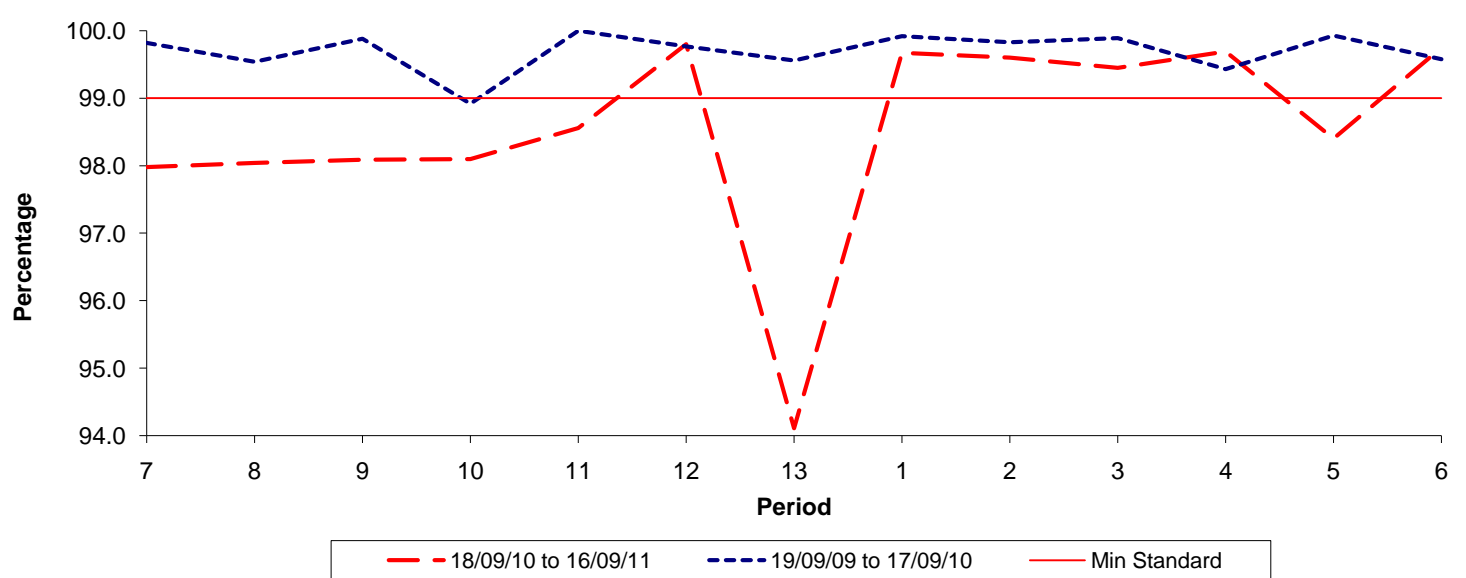

**Reliability Performance ( Low Frequency )**

**% Departing On Time**

Date Range / Period	7	8	9	10	11	12	13	1	2	3	4	5	6
18/09/10 to 16/09/11													
19/09/09 to 17/09/10													
Min Standard													

On Time figures are based on 12 weeks data

**Kilometre Performance**

**% Kilometres Operated**

Date Range / Period	7	8	9	10	11	12	13	1	2	3	4	5	6
18/09/10 to 16/09/11	97.98	98.04	98.09	98.10	98.56	99.80	94.11	99.67	99.60	99.45	99.69	98.40	99.75
19/09/09 to 17/09/10	99.82	99.54	99.88	98.92	100.00	99.77	99.56	99.92	99.83	99.89	99.43	99.93	99.58
Min Standard	99.00	99.00	99.00	99.00	99.00	99.00	99.00	99.00	99.00	99.00	99.00	99.00	99.00

Kilometre figures are based on 4 weeks data