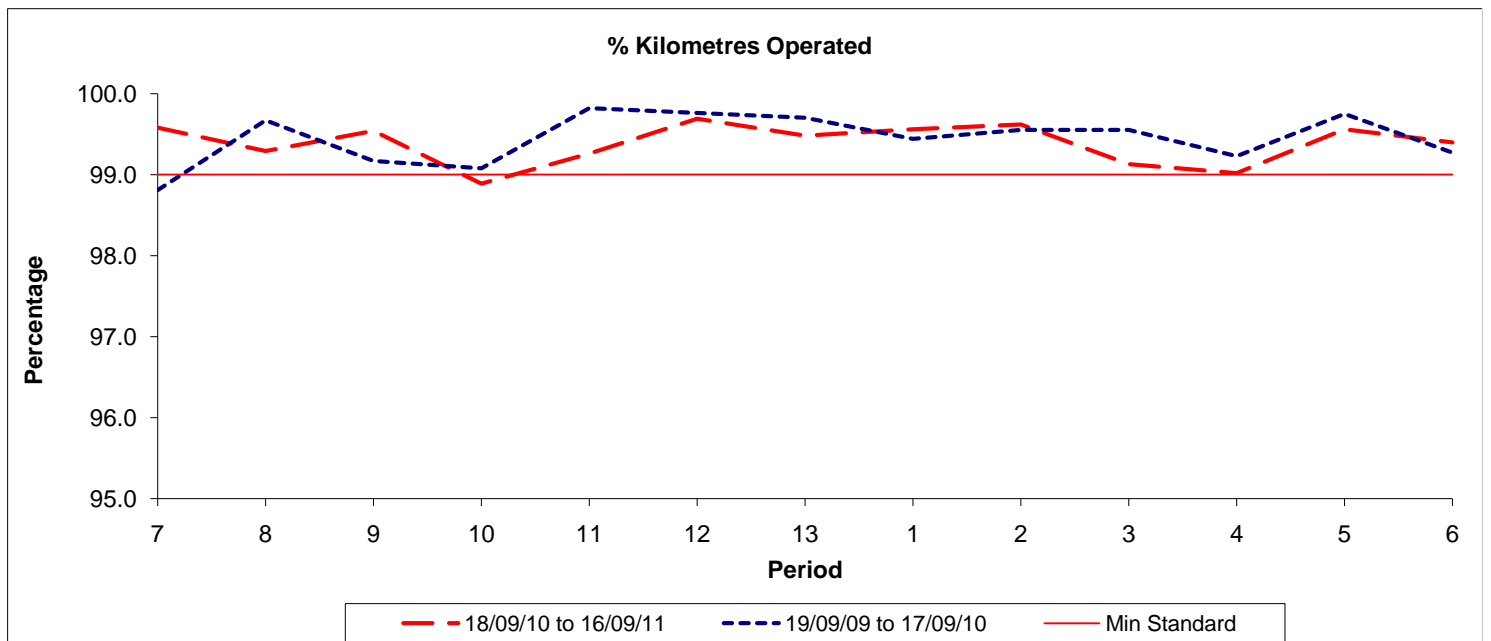

**Reliability Performance ( Low Frequency )**

Date Range / Period	7	8	9	10	11	12	13	1	2	3	4	5	6
18/09/10 to 16/09/11	88.90	91.40	91.70	91.30	93.10	93.30	90.70	87.30	88.00	92.00	93.20	93.60	91.10
19/09/09 to 17/09/10	87.90	92.60	90.30	90.10	90.00	89.20	89.50	91.30	94.40	93.90	90.20	88.40	86.40
Min Standard	85.00	85.00	85.00	85.00	85.00	85.00	85.00	85.00	85.00	85.00	85.00	85.00	85.00

On Time figures are based on 12 weeks data

**Kilometre Performance**

Date Range / Period	7	8	9	10	11	12	13	1	2	3	4	5	6
18/09/10 to 16/09/11	99.58	99.29	99.54	98.89	99.26	99.69	99.48	99.56	99.62	99.13	99.02	99.56	99.40
19/09/09 to 17/09/10	98.81	99.67	99.17	99.08	99.82	99.76	99.70	99.44	99.55	99.55	99.23	99.75	99.27
Min Standard	99.00	99.00	99.00	99.00	99.00	99.00	99.00	99.00	99.00	99.00	99.00	99.00	99.00

Kilometre figures are based on 4 weeks data