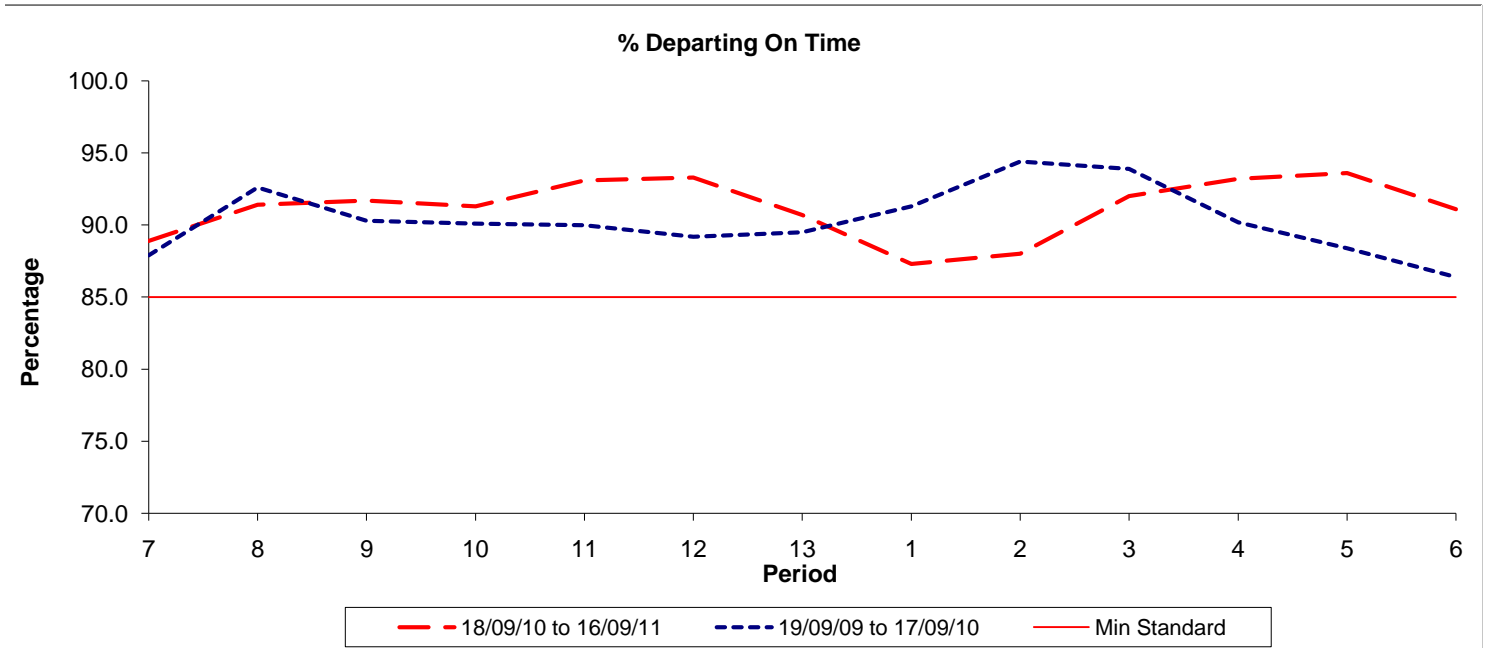

**Reliability Performance ( Low Frequency )**

Date Range / Period	7	8	9	10	11	12	13	1	2	3	4	5	6
18/09/10 to 16/09/11	88.90	91.40	91.70	91.30	93.10	93.30	90.70	87.30	88.00	92.00	93.20	93.60	91.10
19/09/09 to 17/09/10	87.90	92.60	90.30	90.10	90.00	89.20	89.50	91.30	94.40	93.90	90.20	88.40	86.40
Min Standard	85.00	85.00	85.00	85.00	85.00	85.00	85.00	85.00	85.00	85.00	85.00	85.00	85.00

On Time figures are based on 12 weeks data

**Kilometre Performance**

Date Range / Period	7	8	9	10	11	12	13	1	2	3	4	5	6
18/09/10 to 16/09/11	99.58	99.29	99.54	98.89	99.26	99.69	99.48	99.56	99.62	99.13	99.02	99.56	99.40
19/09/09 to 17/09/10	98.81	99.67	99.17	99.08	99.82	99.76	99.70	99.44	99.55	99.55	99.23	99.75	99.27
Min Standard	99.00	99.00	99.00	99.00	99.00	99.00	99.00	99.00	99.00	99.00	99.00	99.00	99.00

Kilometre figures are based on 4 weeks data