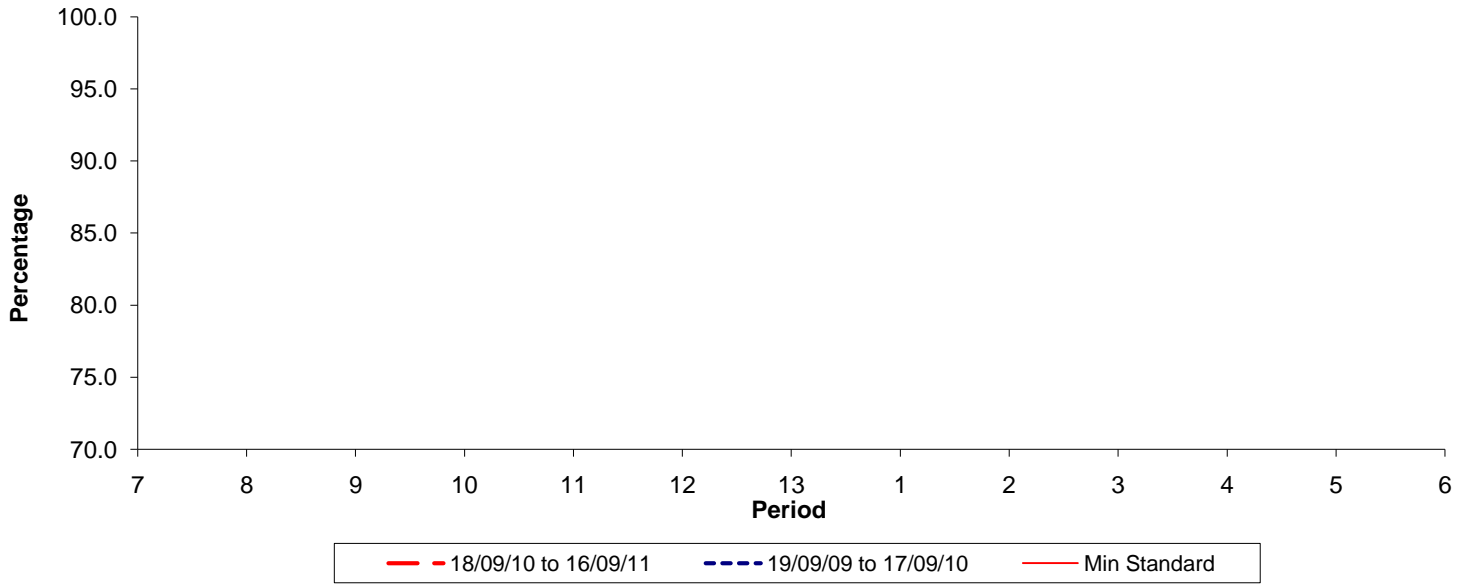

Reliability Performance (Low Frequency)

% Departing On Time

Date Range / Period	7	8	9	10	11	12	13	1	2	3	4	5	6
18/09/10 to 16/09/11													
19/09/09 to 17/09/10													
Min Standard													

On Time figures are based on 12 weeks data

Kilometre Performance

% Kilometres Operated

Date Range / Period	7	8	9	10	11	12	13	1	2	3	4	5	6
18/09/10 to 16/09/11	99.02	99.72	98.40	98.35	99.14	99.28	99.69	98.58	98.80	99.09	98.99	98.63	98.35
19/09/09 to 17/09/10	99.78	99.21	100.00	99.12	99.60	97.95	99.36	98.82	98.73	98.89	99.86	98.96	99.97
Min Standard	99.00	99.00	99.00	99.00	99.00	99.00	99.00	99.00	99.00	99.00	99.00	99.00	99.00

Kilometre figures are based on 4 weeks data