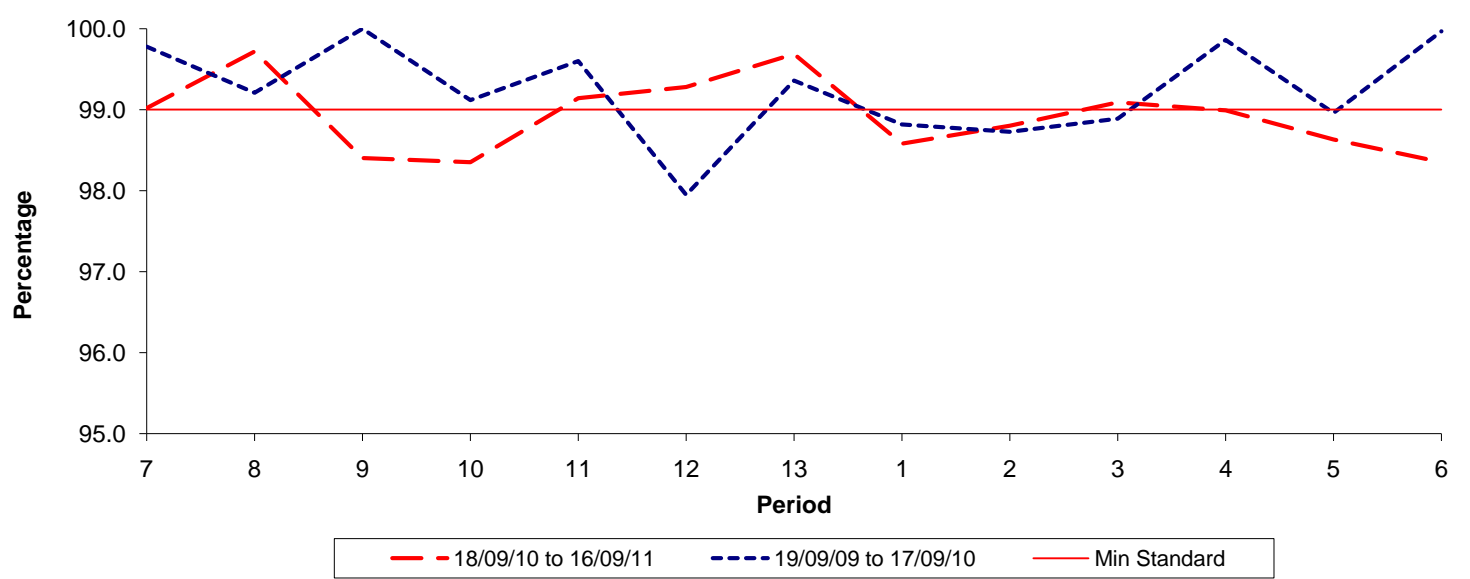

Reliability Performance (Low Frequency)

% Departing On Time

Date Range / Period	7	8	9	10	11	12	13	1	2	3	4	5	6
18/09/10 to 16/09/11													
19/09/09 to 17/09/10													
Min Standard													

On Time figures are based on 12 weeks data

Kilometre Performance

% Kilometres Operated

Date Range / Period	7	8	9	10	11	12	13	1	2	3	4	5	6
18/09/10 to 16/09/11	99.02	99.72	98.40	98.35	99.14	99.28	99.69	98.58	98.80	99.09	98.99	98.63	98.35
19/09/09 to 17/09/10	99.78	99.21	100.00	99.12	99.60	97.95	99.36	98.82	98.73	98.89	99.86	98.96	99.97
Min Standard	99.00	99.00	99.00	99.00	99.00	99.00	99.00	99.00	99.00	99.00	99.00	99.00	99.00

Kilometre figures are based on 4 weeks data