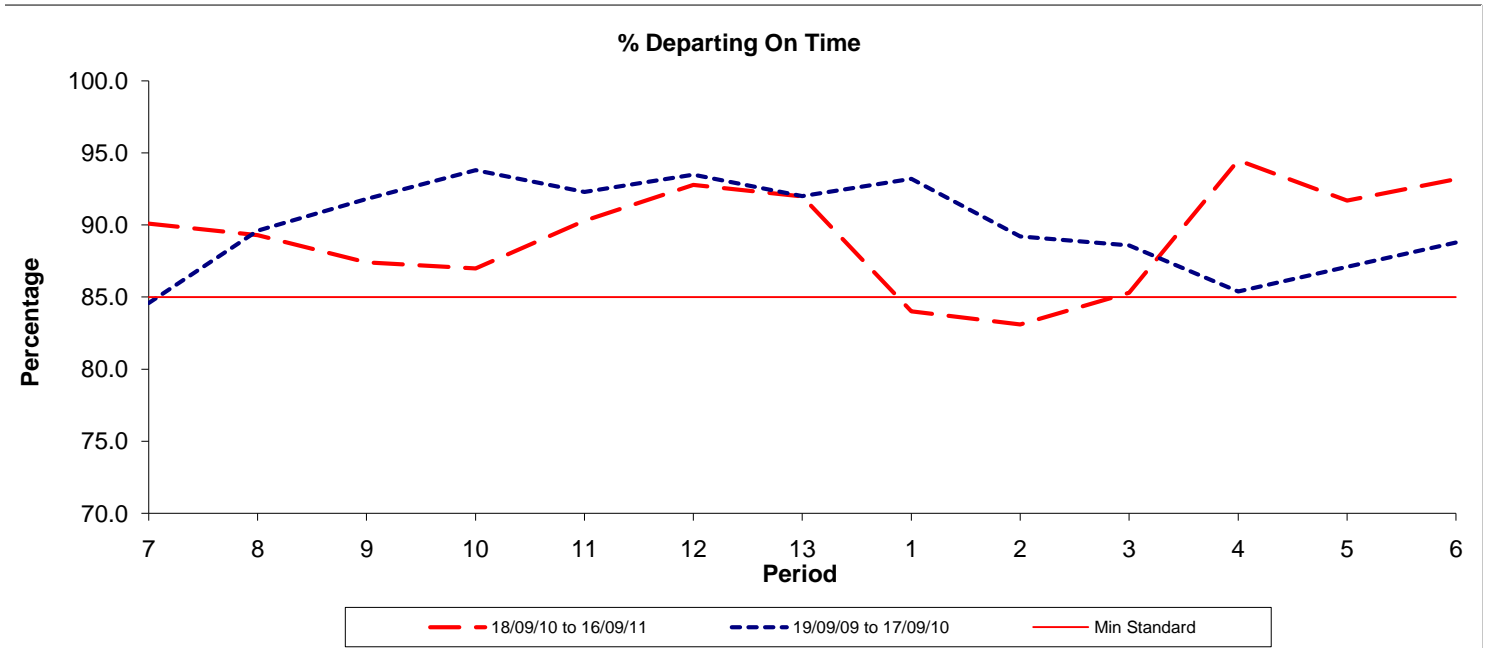

Reliability Performance (Low Frequency)

Date Range / Period	7	8	9	10	11	12	13	1	2	3	4	5	6
18/09/10 to 16/09/11	90.10	89.30	87.40	87.00	90.30	92.80	92.00	84.00	83.10	85.30	94.50	91.70	93.20
19/09/09 to 17/09/10	84.60	89.60	91.80	93.80	92.30	93.50	92.00	93.20	89.20	88.60	85.40	87.10	88.80
Min Standard	85.00	85.00	85.00	85.00	85.00	85.00	85.00	85.00	85.00	85.00	85.00	85.00	85.00

On Time figures are based on 12 weeks data

Kilometre Performance

Date Range / Period	7	8	9	10	11	12	13	1	2	3	4	5	6
18/09/10 to 16/09/11	99.90	99.38	99.65	99.62	99.56	99.32	99.42	99.96	100.00	99.90	99.98	99.86	99.70
19/09/09 to 17/09/10	99.79	99.68	99.44	99.55	99.87	99.83	99.84	99.24	99.93	99.20	99.88	99.74	99.95
Min Standard	99.00	99.00	99.00	99.00	99.00	99.00	99.00	99.00	99.00	99.00	99.00	99.00	99.00

Kilometre figures are based on 4 weeks data