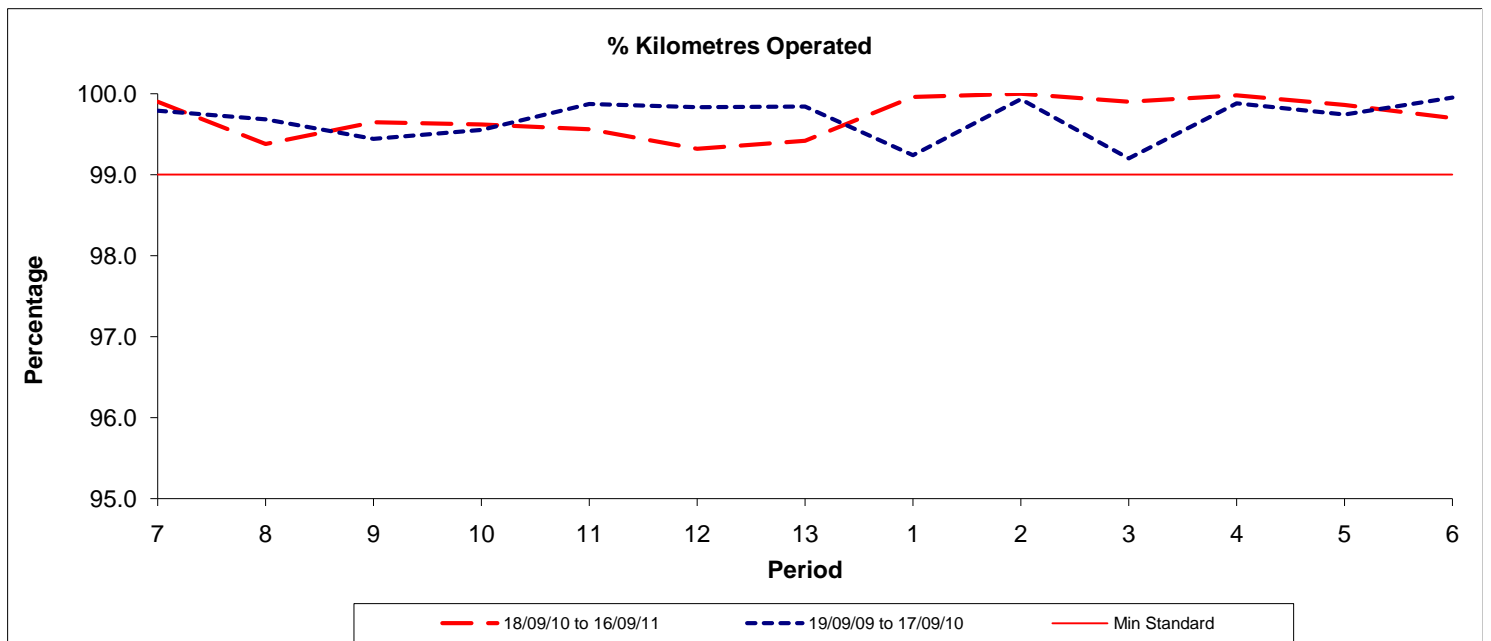

Reliability Performance (Low Frequency)

Date Range / Period	7	8	9	10	11	12	13	1	2	3	4	5	6
18/09/10 to 16/09/11	90.10	89.30	87.40	87.00	90.30	92.80	92.00	84.00	83.10	85.30	94.50	91.70	93.20
19/09/09 to 17/09/10	84.60	89.60	91.80	93.80	92.30	93.50	92.00	93.20	89.20	88.60	85.40	87.10	88.80
Min Standard	85.00	85.00	85.00	85.00	85.00	85.00	85.00	85.00	85.00	85.00	85.00	85.00	85.00

On Time figures are based on 12 weeks data

Kilometre Performance

Date Range / Period	7	8	9	10	11	12	13	1	2	3	4	5	6
18/09/10 to 16/09/11	99.90	99.38	99.65	99.62	99.56	99.32	99.42	99.96	100.00	99.90	99.98	99.86	99.70
19/09/09 to 17/09/10	99.79	99.68	99.44	99.55	99.87	99.83	99.84	99.24	99.93	99.20	99.88	99.74	99.95
Min Standard	99.00	99.00	99.00	99.00	99.00	99.00	99.00	99.00	99.00	99.00	99.00	99.00	99.00

Kilometre figures are based on 4 weeks data