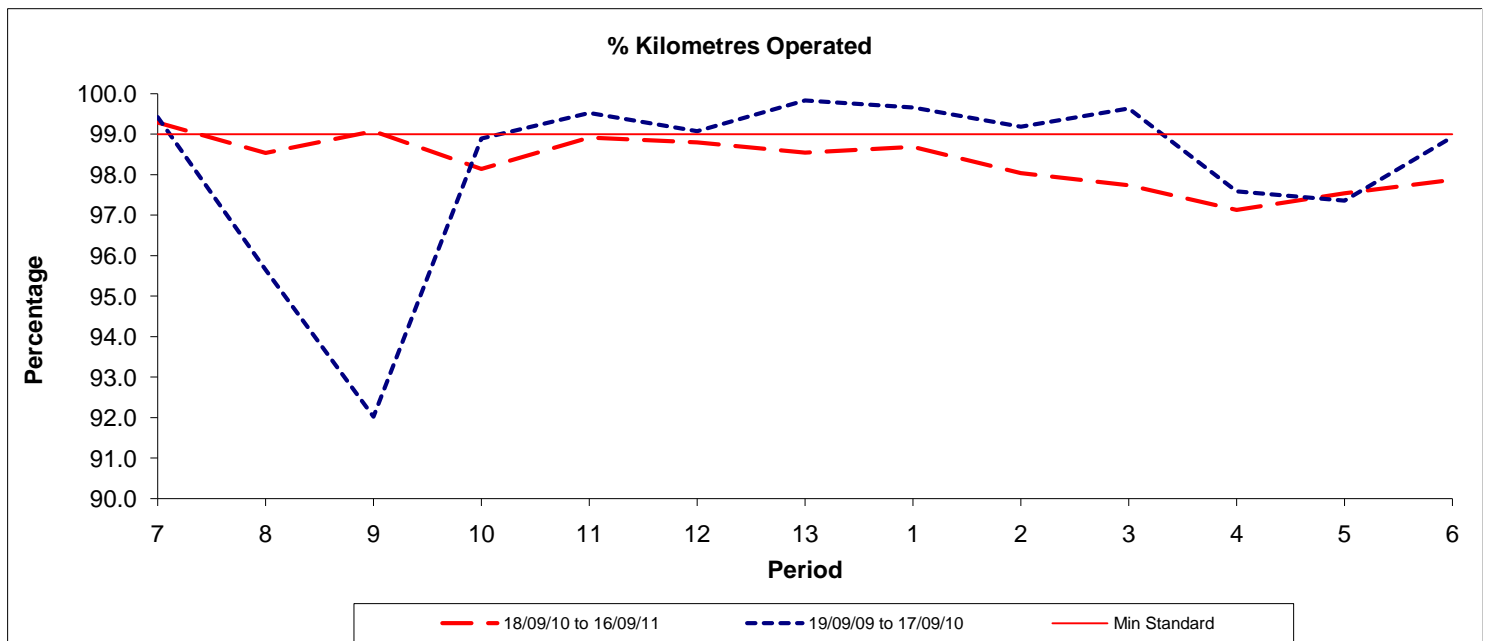

Reliability Performance (Low Frequency)

Date Range / Period	7	8	9	10	11	12	13	1	2	3	4	5	6
18/09/10 to 16/09/11	85.80	88.80	90.40	90.00	86.30	83.20	81.10	86.00	88.30	88.80	87.30	87.00	91.60
19/09/09 to 17/09/10	78.20	86.60	84.90	88.60	86.60	83.50	83.80	84.20	91.30	91.60	85.50	82.50	78.60
Min Standard	85.00	85.00	85.00	85.00	85.00	85.00	85.00	85.00	85.00	85.00	85.00	85.00	85.00

On Time figures are based on 12 weeks data

Kilometre Performance

Date Range / Period	7	8	9	10	11	12	13	1	2	3	4	5	6
18/09/10 to 16/09/11	99.29	98.54	99.08	98.14	98.92	98.80	98.55	98.69	98.04	97.74	97.13	97.54	97.87
19/09/09 to 17/09/10	99.42	95.65	92.03	98.89	99.52	99.07	99.83	99.66	99.18	99.63	97.59	97.36	98.93
Min Standard	99.00	99.00	99.00	99.00	99.00	99.00	99.00	99.00	99.00	99.00	99.00	99.00	99.00

Kilometre figures are based on 4 weeks data