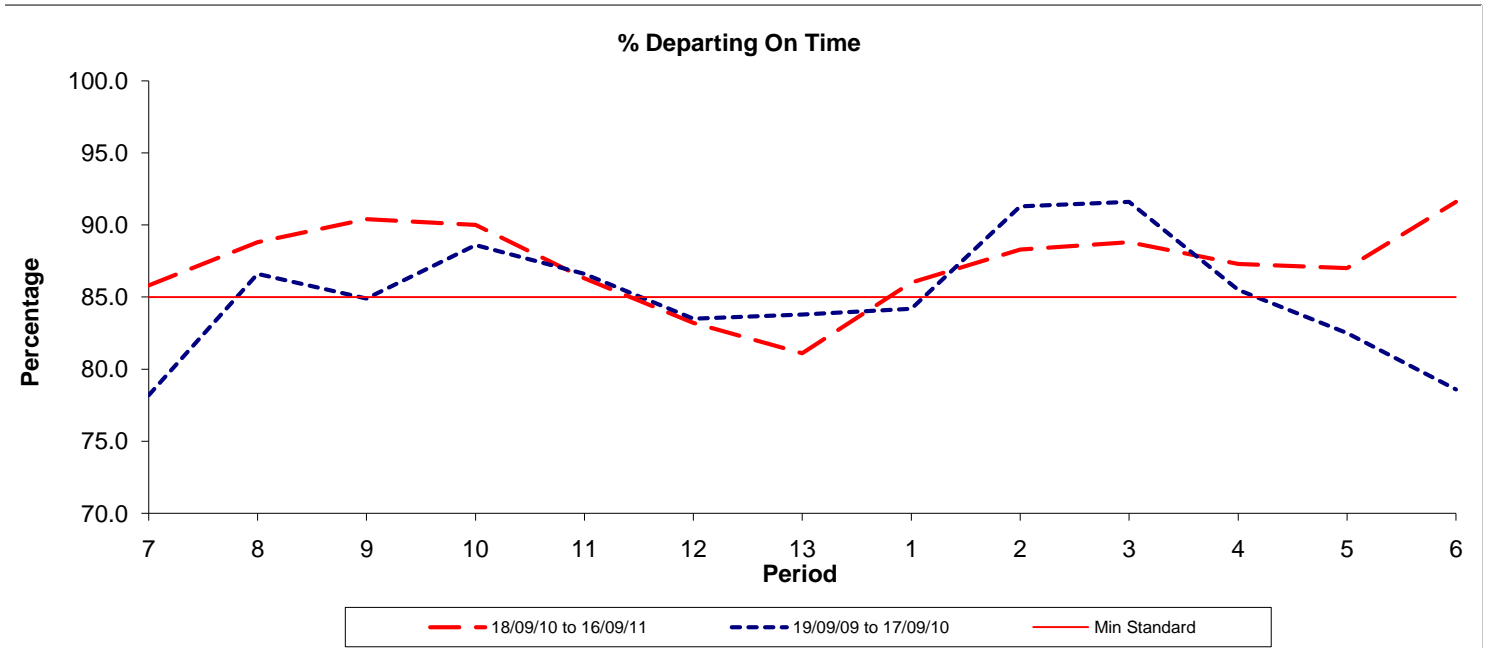

Reliability Performance (Low Frequency)

Date Range / Period	7	8	9	10	11	12	13	1	2	3	4	5	6
18/09/10 to 16/09/11	85.80	88.80	90.40	90.00	86.30	83.20	81.10	86.00	88.30	88.80	87.30	87.00	91.60
19/09/09 to 17/09/10	78.20	86.60	84.90	88.60	86.60	83.50	83.80	84.20	91.30	91.60	85.50	82.50	78.60
Min Standard	85.00	85.00	85.00	85.00	85.00	85.00	85.00	85.00	85.00	85.00	85.00	85.00	85.00

On Time figures are based on 12 weeks data

Kilometre Performance

Date Range / Period	7	8	9	10	11	12	13	1	2	3	4	5	6
18/09/10 to 16/09/11	99.29	98.54	99.08	98.14	98.92	98.80	98.55	98.69	98.04	97.74	97.13	97.54	97.87
19/09/09 to 17/09/10	99.42	95.65	92.03	98.89	99.52	99.07	99.83	99.66	99.18	99.63	97.59	97.36	98.93
Min Standard	99.00	99.00	99.00	99.00	99.00	99.00	99.00	99.00	99.00	99.00	99.00	99.00	99.00

Kilometre figures are based on 4 weeks data