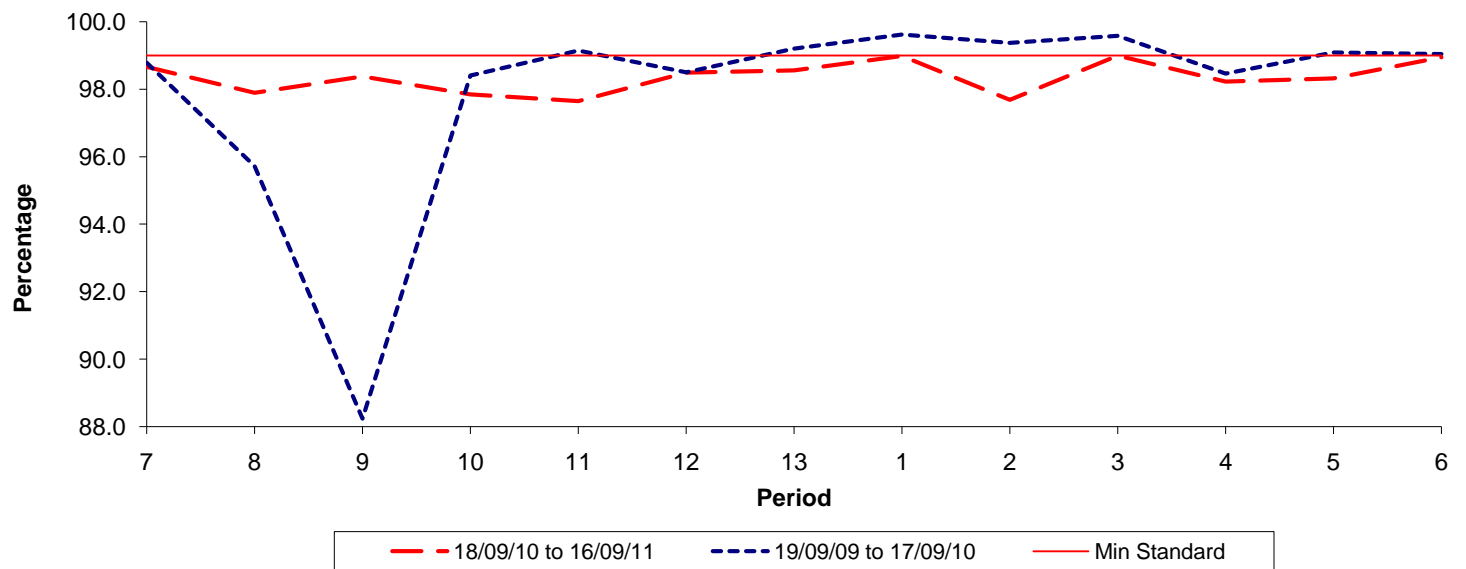

Reliability Performance (Low Frequency)

% Departing On Time

Date Range / Period	7	8	9	10	11	12	13	1	2	3	4	5	6
18/09/10 to 16/09/11	80.30	80.90	77.00	72.90	71.10	66.70	70.50	72.40	79.60	83.90	86.90	80.50	79.80
19/09/09 to 17/09/10	85.30	86.10	83.80	83.40	84.60	82.70	83.70	81.60	84.70	85.80	87.50	82.40	81.80
Min Standard	85.00	85.00	85.00	85.00	85.00	85.00	85.00	85.00	85.00	85.00	85.00	85.00	85.00

On Time figures are based on 12 weeks data

Kilometre Performance

% Kilometres Operated

Date Range / Period	7	8	9	10	11	12	13	1	2	3	4	5	6
18/09/10 to 16/09/11	98.66	97.90	98.38	97.85	97.65	98.49	98.56	98.98	97.69	98.99	98.23	98.32	98.94
19/09/09 to 17/09/10	98.79	95.72	88.24	98.41	99.15	98.50	99.20	98.62	99.37	99.58	98.46	99.09	99.04
Min Standard	99.00	99.00	99.00	99.00	99.00	99.00	99.00	99.00	99.00	99.00	99.00	99.00	99.00

Kilometre figures are based on 4 weeks data