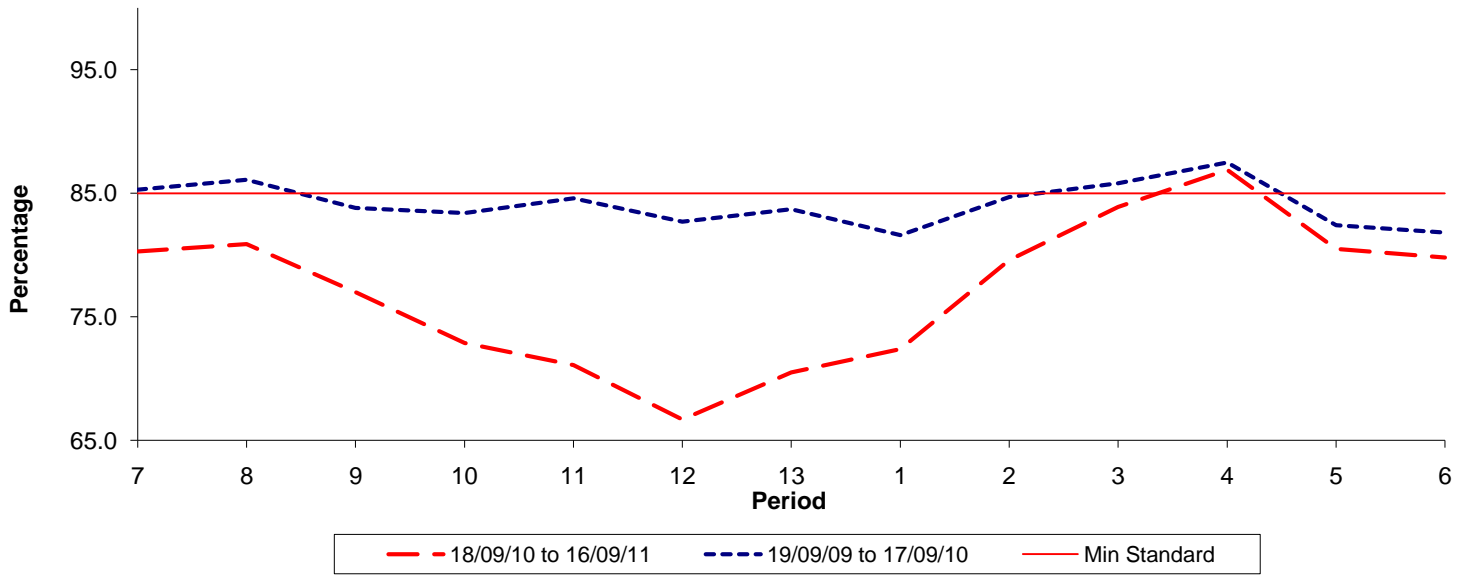

Reliability Performance (Low Frequency)

% Departing On Time

Date Range / Period	7	8	9	10	11	12	13	1	2	3	4	5	6
18/09/10 to 16/09/11	80.30	80.90	77.00	72.90	71.10	66.70	70.50	72.40	79.60	83.90	86.90	80.50	79.80
19/09/09 to 17/09/10	85.30	86.10	83.80	83.40	84.60	82.70	83.70	81.60	84.70	85.80	87.50	82.40	81.80
Min Standard	85.00	85.00	85.00	85.00	85.00	85.00	85.00	85.00	85.00	85.00	85.00	85.00	85.00

On Time figures are based on 12 weeks data

Kilometre Performance

% Kilometres Operated

Date Range / Period	7	8	9	10	11	12	13	1	2	3	4	5	6
18/09/10 to 16/09/11	98.66	97.90	98.38	97.85	97.65	98.49	98.56	98.98	97.69	98.99	98.23	98.32	98.94
19/09/09 to 17/09/10	98.79	95.72	88.24	98.41	99.15	98.50	99.20	98.62	99.37	99.58	98.46	99.09	99.04
Min Standard	99.00	99.00	99.00	99.00	99.00	99.00	99.00	99.00	99.00	99.00	99.00	99.00	99.00

Kilometre figures are based on 4 weeks data