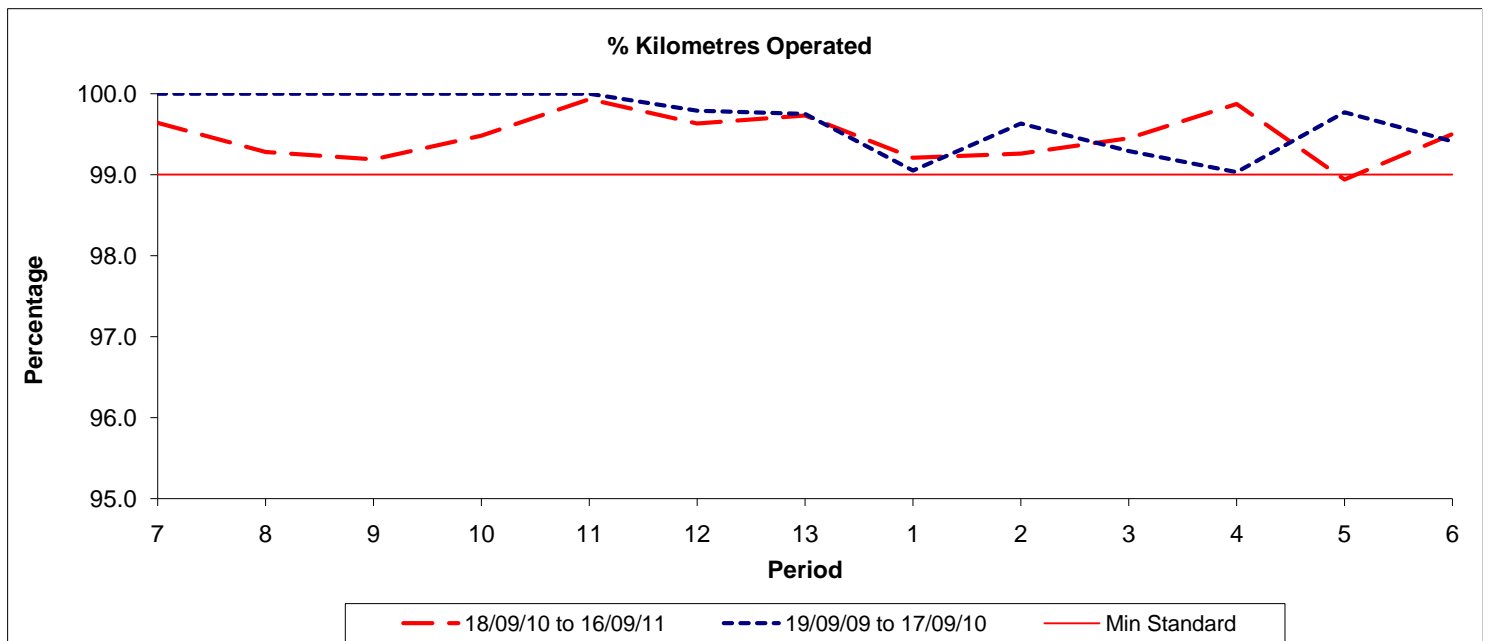

Reliability Performance (Low Frequency)

Date Range / Period	7	8	9	10	11	12	13	1	2	3	4	5	6
18/09/10 to 16/09/11	82.60	86.40	89.30	89.80	87.30	87.80	92.40	94.20	96.40	97.40	98.70	99.00	96.50
19/09/09 to 17/09/10	93.10	94.70	93.70	94.60	92.70	93.10	93.70	95.40	97.70	96.40	93.30	89.80	86.30
Min Standard	85.00	85.00	85.00	85.00	85.00	85.00	85.00	85.00	85.00	85.00	85.00	85.00	85.00

On Time figures are based on 12 weeks data

Kilometre Performance

Date Range / Period	7	8	9	10	11	12	13	1	2	3	4	5	6
18/09/10 to 16/09/11	99.64	99.28	99.19	99.48	99.93	99.63	99.73	99.21	99.26	99.45	99.87	98.94	99.50
19/09/09 to 17/09/10	100.00	100.00	100.00	100.00	100.00	99.79	99.75	99.05	99.63	99.29	99.03	99.77	99.41
Min Standard	99.00	99.00	99.00	99.00	99.00	99.00	99.00	99.00	99.00	99.00	99.00	99.00	99.00

Kilometre figures are based on 4 weeks data