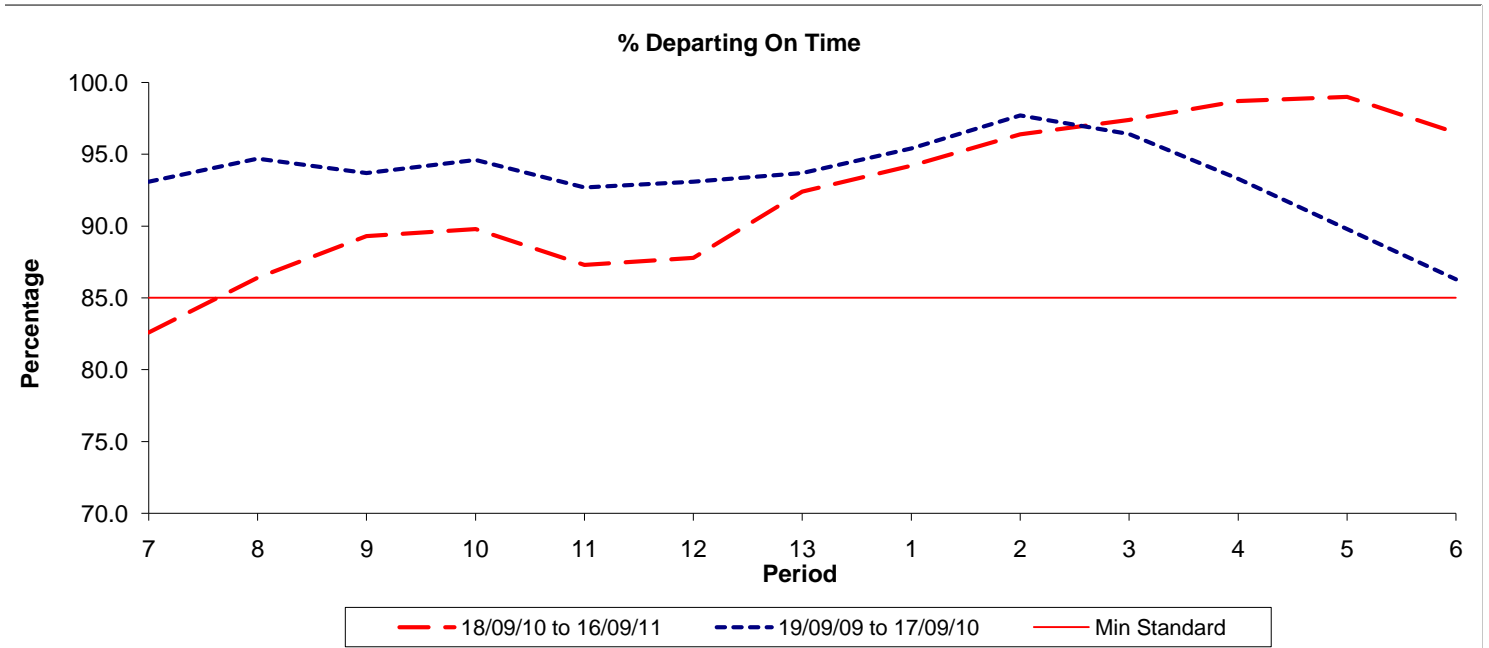

Reliability Performance (Low Frequency)

Date Range / Period	7	8	9	10	11	12	13	1	2	3	4	5	6
18/09/10 to 16/09/11	82.60	86.40	89.30	89.80	87.30	87.80	92.40	94.20	96.40	97.40	98.70	99.00	96.50
19/09/09 to 17/09/10	93.10	94.70	93.70	94.60	92.70	93.10	93.70	95.40	97.70	96.40	93.30	89.80	86.30
Min Standard	85.00	85.00	85.00	85.00	85.00	85.00	85.00	85.00	85.00	85.00	85.00	85.00	85.00

On Time figures are based on 12 weeks data

Kilometre Performance

Date Range / Period	7	8	9	10	11	12	13	1	2	3	4	5	6
18/09/10 to 16/09/11	99.64	99.28	99.19	99.48	99.93	99.63	99.73	99.21	99.26	99.45	99.87	98.94	99.50
19/09/09 to 17/09/10	100.00	100.00	100.00	100.00	100.00	99.79	99.75	99.05	99.63	99.29	99.03	99.77	99.41
Min Standard	99.00	99.00	99.00	99.00	99.00	99.00	99.00	99.00	99.00	99.00	99.00	99.00	99.00

Kilometre figures are based on 4 weeks data