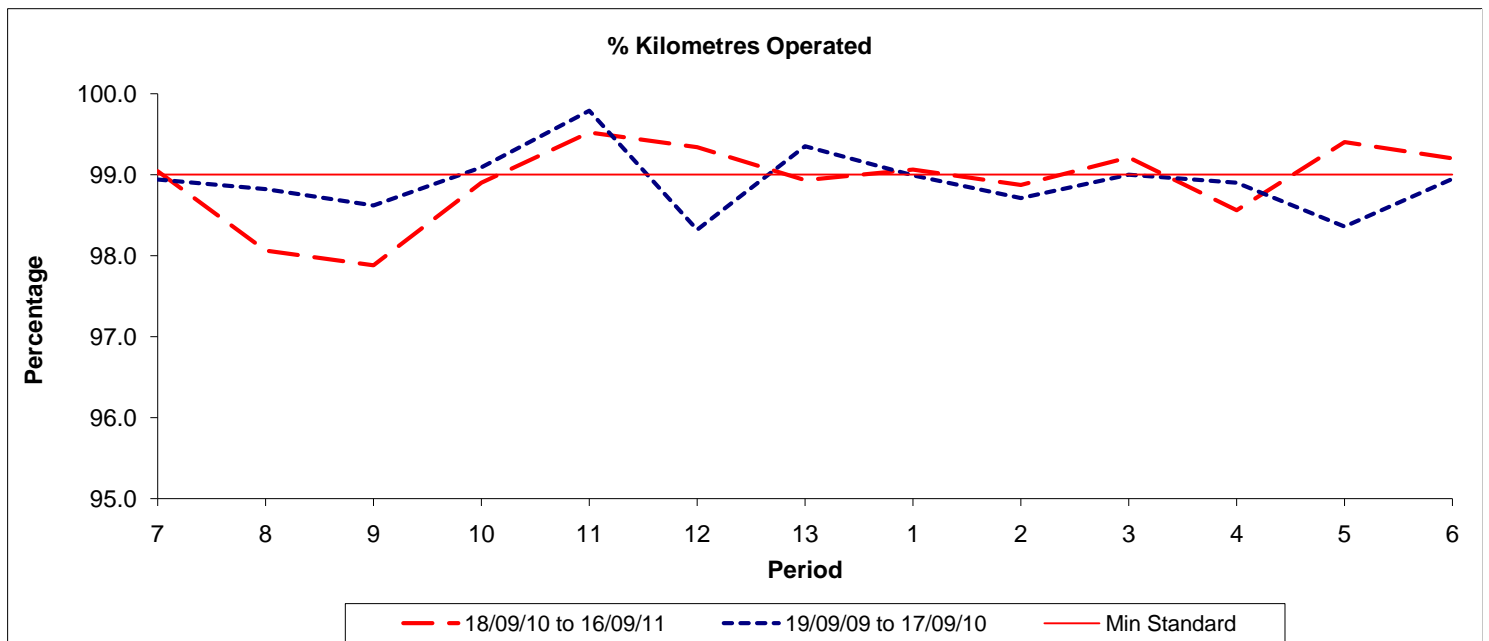

**Reliability Performance ( Low Frequency )**

Date Range / Period	7	8	9	10	11	12	13	1	2	3	4	5	6
18/09/10 to 16/09/11	89.60	87.80	86.60	88.40	91.90	95.40	91.60	92.60	92.00	95.60	94.90	95.60	93.10
19/09/09 to 17/09/10	91.40	96.40	95.70	96.60	95.90	96.70	97.40	97.20	97.10	93.90	90.50	90.20	90.90
Min Standard	85.00	85.00	85.00	85.00	85.00	85.00	85.00	85.00	85.00	85.00	85.00	85.00	85.00

On Time figures are based on 12 weeks data

**Kilometre Performance**

Date Range / Period	7	8	9	10	11	12	13	1	2	3	4	5	6
18/09/10 to 16/09/11	99.04	98.06	97.88	98.90	99.52	99.34	98.93	99.06	98.87	99.21	98.56	99.40	99.20
19/09/09 to 17/09/10	98.94	98.82	98.62	99.09	99.79	98.32	99.35	98.99	98.71	99.00	98.90	98.36	98.95
Min Standard	99.00	99.00	99.00	99.00	99.00	99.00	99.00	99.00	99.00	99.00	99.00	99.00	99.00

Kilometre figures are based on 4 weeks data