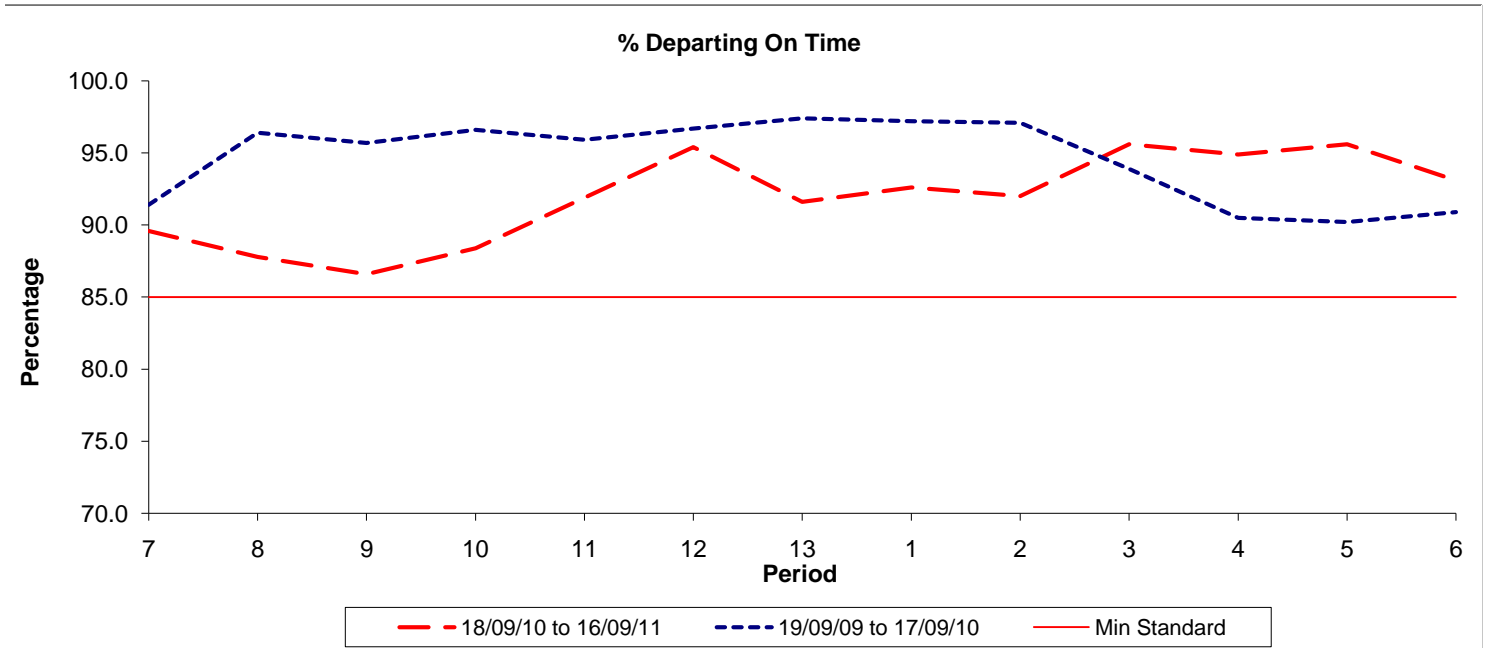

**Reliability Performance ( Low Frequency )**

Date Range / Period	7	8	9	10	11	12	13	1	2	3	4	5	6
18/09/10 to 16/09/11	89.60	87.80	86.60	88.40	91.90	95.40	91.60	92.60	92.00	95.60	94.90	95.60	93.10
19/09/09 to 17/09/10	91.40	96.40	95.70	96.60	95.90	96.70	97.40	97.20	97.10	93.90	90.50	90.20	90.90
Min Standard	85.00	85.00	85.00	85.00	85.00	85.00	85.00	85.00	85.00	85.00	85.00	85.00	85.00

On Time figures are based on 12 weeks data

**Kilometre Performance**

Date Range / Period	7	8	9	10	11	12	13	1	2	3	4	5	6
18/09/10 to 16/09/11	99.04	98.06	97.88	98.90	99.52	99.34	98.93	99.06	98.87	99.21	98.56	99.40	99.20
19/09/09 to 17/09/10	98.94	98.82	98.62	99.09	99.79	98.32	99.35	98.99	98.71	99.00	98.90	98.36	98.95
Min Standard	99.00	99.00	99.00	99.00	99.00	99.00	99.00	99.00	99.00	99.00	99.00	99.00	99.00

Kilometre figures are based on 4 weeks data