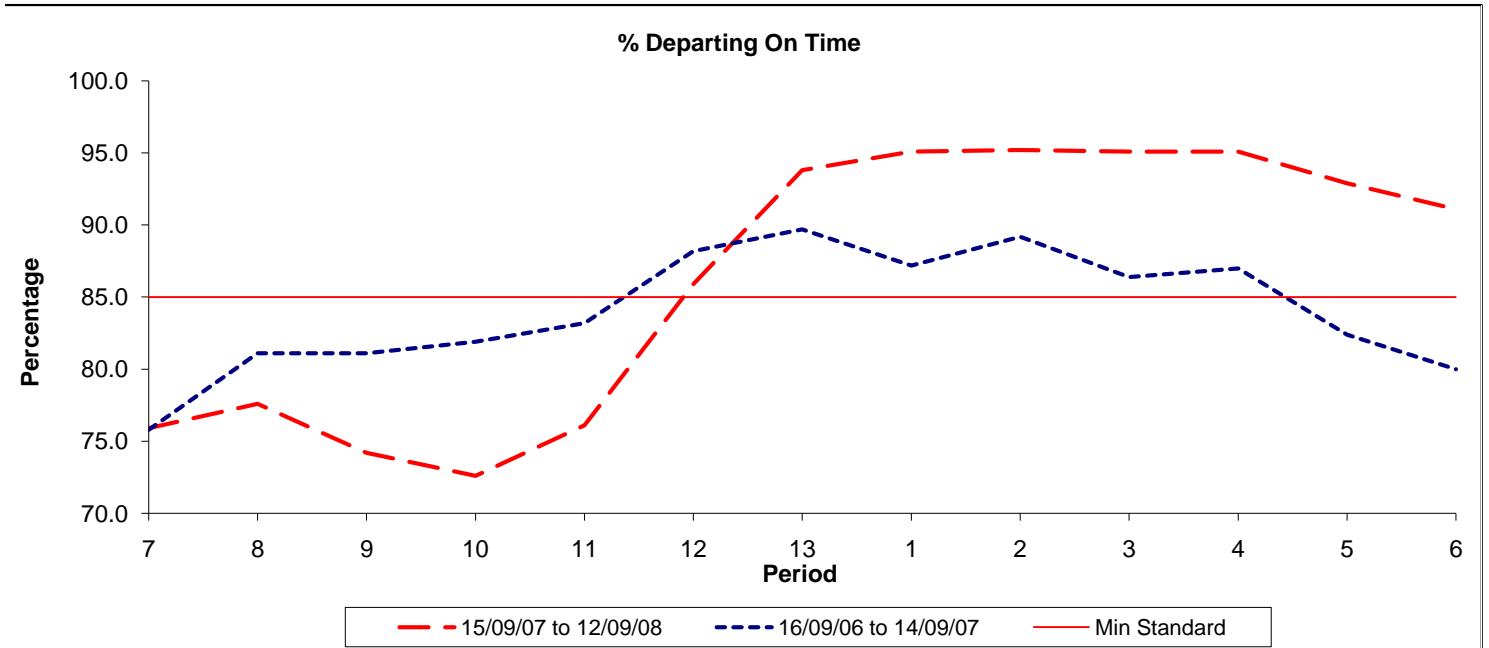

Reliability Performance (Low Frequency)

Date Range / Period	7	8	9	10	11	12	13	1	2	3	4	5	6
15/09/07 to 12/09/08	75.90	77.60	74.20	72.60	76.10	85.90	93.80	95.10	95.20	95.10	95.10	92.90	91.10
16/09/06 to 14/09/07	75.80	81.10	81.10	81.90	83.20	88.20	89.70	87.20	89.20	86.40	87.00	82.40	80.00
Min Standard	85.00	85.00	85.00	85.00	85.00	85.00	85.00	85.00	85.00	85.00	85.00	85.00	85.00

On Time figures are based on 12 weeks data

Kilometre Performance

Date Range / Period	7	8	9	10	11	12	13	1	2	3	4	5	6
15/09/07 to 12/09/08	98.50	98.66	98.88	96.65	99.03	98.26	99.14	99.68	98.65	99.37	98.67	98.55	99.71
16/09/06 to 14/09/07	98.07	99.43	98.51	98.65	99.42	99.26	98.44	98.85	98.82	98.75	98.43	98.83	99.10
Min Standard	99.00	99.00	99.00	99.00	99.00	99.00	99.00	99.00	99.00	99.00	99.00	99.00	99.00

Kilometre figures are based on 4 weeks data