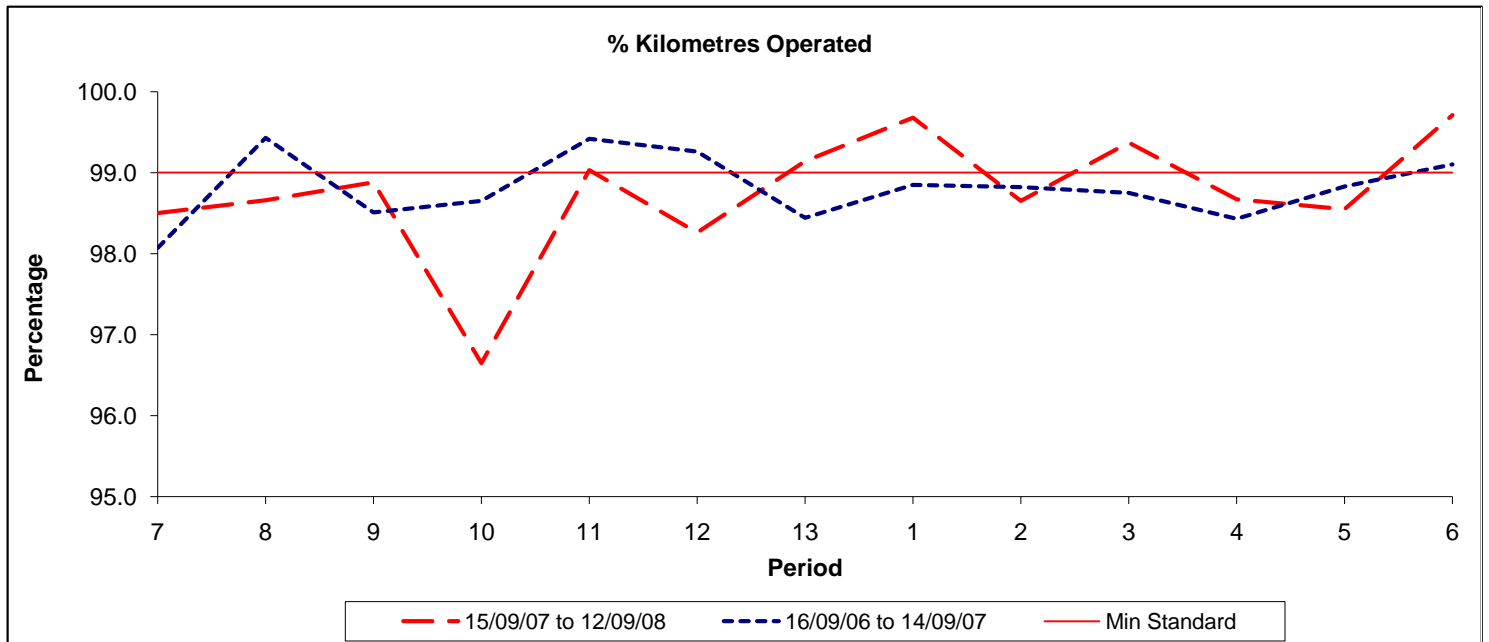

Reliability Performance (Low Frequency)

Date Range / Period	7	8	9	10	11	12	13	1	2	3	4	5	6
15/09/07 to 12/09/08	75.90	77.60	74.20	72.60	76.10	85.90	93.80	95.10	95.20	95.10	95.10	92.90	91.10
16/09/06 to 14/09/07	75.80	81.10	81.10	81.90	83.20	88.20	89.70	87.20	89.20	86.40	87.00	82.40	80.00
Min Standard	85.00	85.00	85.00	85.00	85.00	85.00	85.00	85.00	85.00	85.00	85.00	85.00	85.00

On Time figures are based on 12 weeks data

Kilometre Performance

Date Range / Period	7	8	9	10	11	12	13	1	2	3	4	5	6
15/09/07 to 12/09/08	98.50	98.66	98.88	96.65	99.03	98.26	99.14	99.68	98.65	99.37	98.67	98.55	99.71
16/09/06 to 14/09/07	98.07	99.43	98.51	98.65	99.42	99.26	98.44	98.85	98.82	98.75	98.43	98.83	99.10
Min Standard	99.00	99.00	99.00	99.00	99.00	99.00	99.00	99.00	99.00	99.00	99.00	99.00	99.00

Kilometre figures are based on 4 weeks data