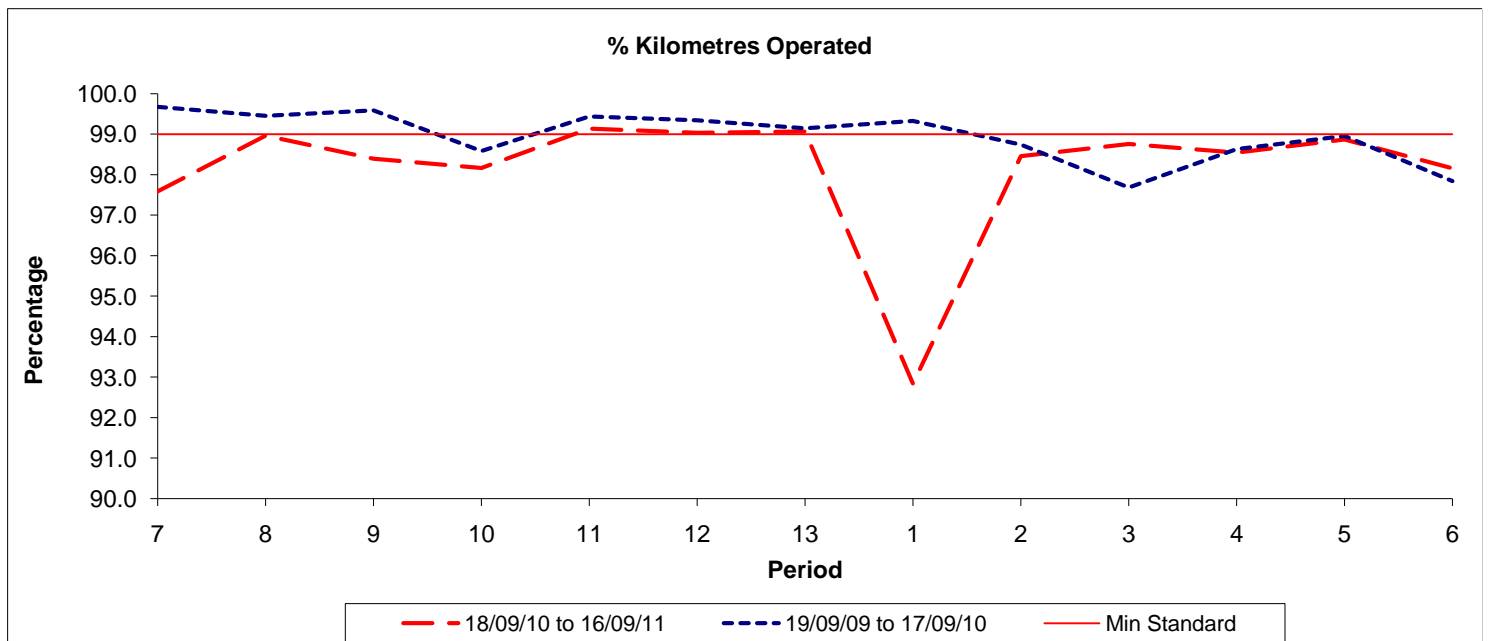

**Reliability Performance ( Low Frequency )**

Date Range / Period	7	8	9	10	11	12	13	1	2	3	4	5	6
18/09/10 to 16/09/11	90.40	92.60	94.70	95.60	97.30	91.70	93.10	90.00	92.50	91.00	91.10	89.80	89.00
19/09/09 to 17/09/10	94.00	93.60	93.40	93.90	93.90	96.40	91.00	89.00	88.40	93.20	94.00	92.60	90.60
Min Standard	85.00	85.00	85.00	85.00	85.00	85.00	85.00	85.00	85.00	85.00	85.00	85.00	85.00

On Time figures are based on 12 weeks data

**Kilometre Performance**

Date Range / Period	7	8	9	10	11	12	13	1	2	3	4	5	6
18/09/10 to 16/09/11	97.59	98.97	98.40	98.17	99.14	99.04	99.07	92.84	98.46	98.76	98.55	98.87	98.16
19/09/09 to 17/09/10	99.67	99.45	99.58	98.58	99.43	99.34	99.14	99.32	98.74	97.68	98.63	98.95	97.84
Min Standard	99.00	99.00	99.00	99.00	99.00	99.00	99.00	99.00	99.00	99.00	99.00	99.00	99.00

Kilometre figures are based on 4 weeks data