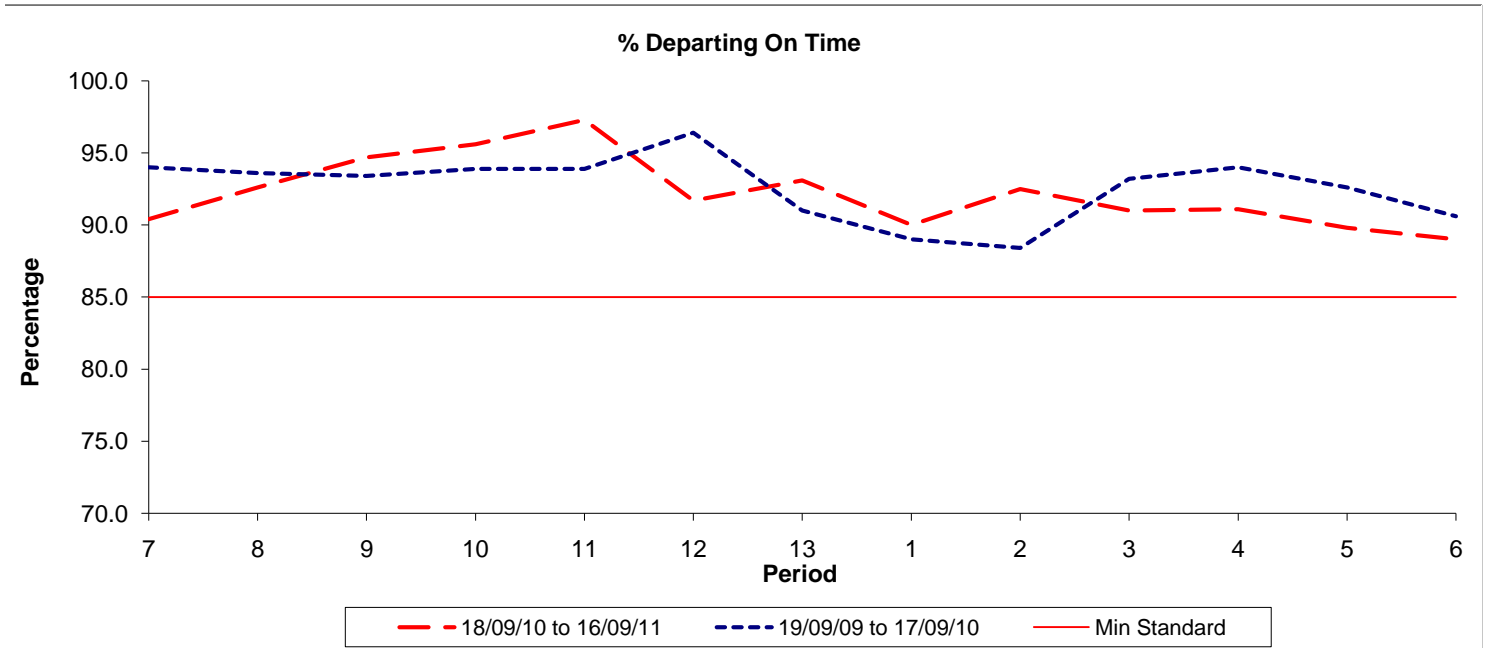

**Reliability Performance ( Low Frequency )**

Date Range / Period	7	8	9	10	11	12	13	1	2	3	4	5	6
18/09/10 to 16/09/11	90.40	92.60	94.70	95.60	97.30	91.70	93.10	90.00	92.50	91.00	91.10	89.80	89.00
19/09/09 to 17/09/10	94.00	93.60	93.40	93.90	93.90	96.40	91.00	89.00	88.40	93.20	94.00	92.60	90.60
Min Standard	85.00	85.00	85.00	85.00	85.00	85.00	85.00	85.00	85.00	85.00	85.00	85.00	85.00

On Time figures are based on 12 weeks data

**Kilometre Performance**

Date Range / Period	7	8	9	10	11	12	13	1	2	3	4	5	6
18/09/10 to 16/09/11	97.59	98.97	98.40	98.17	99.14	99.04	99.07	92.84	98.46	98.76	98.55	98.87	98.16
19/09/09 to 17/09/10	99.67	99.45	99.58	98.58	99.43	99.34	99.14	99.32	98.74	97.68	98.63	98.95	97.84
Min Standard	99.00	99.00	99.00	99.00	99.00	99.00	99.00	99.00	99.00	99.00	99.00	99.00	99.00

Kilometre figures are based on 4 weeks data