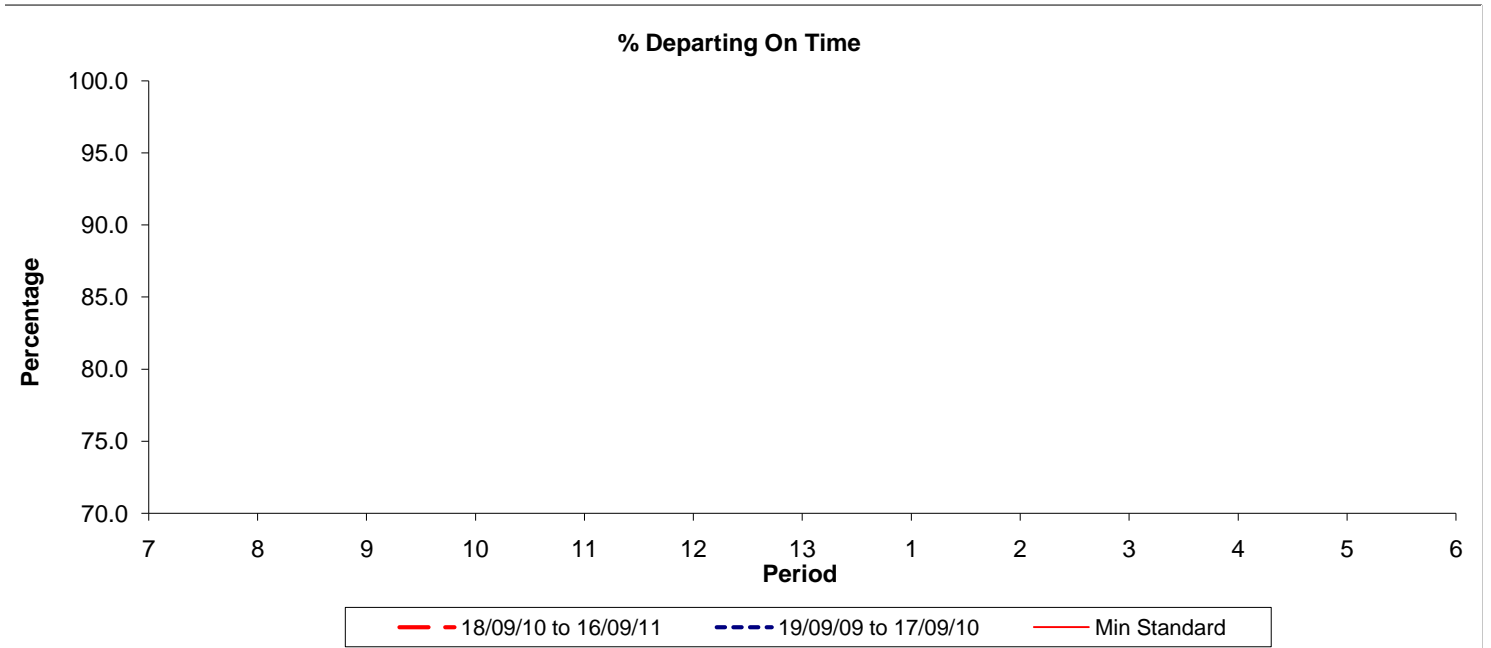

Reliability Performance (Low Frequency)

Date Range / Period	7	8	9	10	11	12	13	1	2	3	4	5	6
18/09/10 to 16/09/11													
19/09/09 to 17/09/10													
Min Standard													

On Time figures are based on 12 weeks data

Kilometre Performance

Date Range / Period	7	8	9	10	11	12	13	1	2	3	4	5	6
18/09/10 to 16/09/11	99.56	100.00	99.75	99.89	99.17	100.00	99.95	99.86	99.09	100.00	99.84	99.94	99.40
19/09/09 to 17/09/10	99.52	100.00	100.00	99.44	99.91	100.00	99.23	99.54	100.00	99.66	98.93	100.00	100.00
Min Standard	99.00	99.00	99.00	99.00	99.00	99.00	99.00	99.00	99.00	99.00	99.00	99.00	99.00

Kilometre figures are based on 4 weeks data