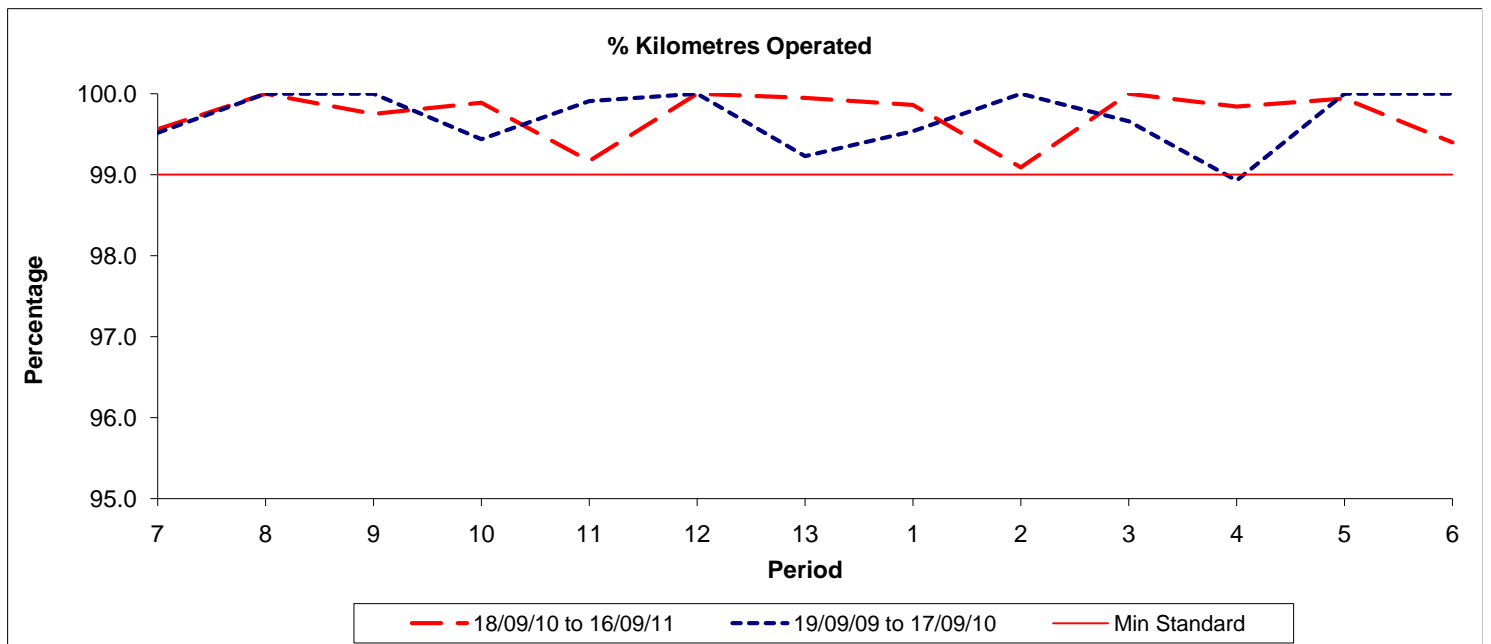

Reliability Performance (Low Frequency)

Date Range / Period	7	8	9	10	11	12	13	1	2	3	4	5	6
18/09/10 to 16/09/11													
19/09/09 to 17/09/10													
Min Standard													

On Time figures are based on 12 weeks data

Kilometre Performance

Date Range / Period	7	8	9	10	11	12	13	1	2	3	4	5	6
18/09/10 to 16/09/11	99.56	100.00	99.75	99.89	99.17	100.00	99.95	99.86	99.09	100.00	99.84	99.94	99.40
19/09/09 to 17/09/10	99.52	100.00	100.00	99.44	99.91	100.00	99.23	99.54	100.00	99.66	98.93	100.00	100.00
Min Standard	99.00	99.00	99.00	99.00	99.00	99.00	99.00	99.00	99.00	99.00	99.00	99.00	99.00

Kilometre figures are based on 4 weeks data