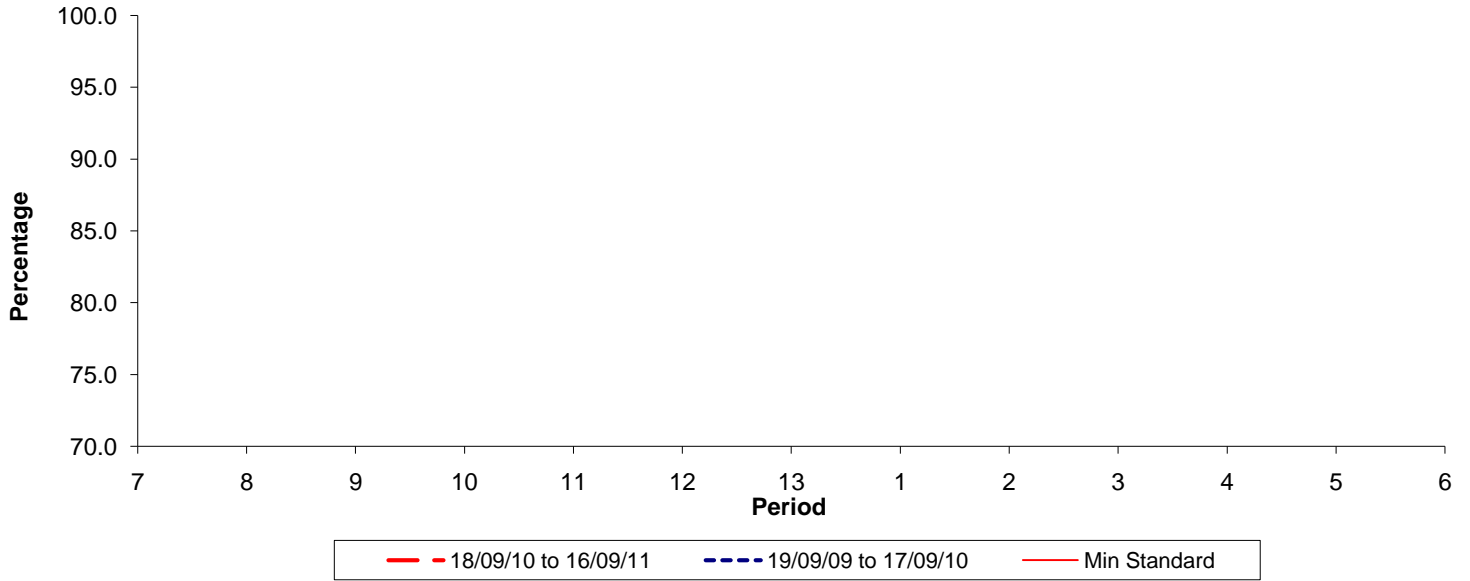

**Reliability Performance ( Low Frequency )**

**% Departing On Time**

Date Range / Period	7	8	9	10	11	12	13	1	2	3	4	5	6
18/09/10 to 16/09/11													
19/09/09 to 17/09/10													
Min Standard													

On Time figures are based on 12 weeks data

**Kilometre Performance**

**% Kilometres Operated**

Date Range / Period	7	8	9	10	11	12	13	1	2	3	4	5	6
18/09/10 to 16/09/11	100.00	99.88	97.19	99.45	99.87	100.00	99.35	99.38	99.74	99.81	100.00	99.13	100.00
19/09/09 to 17/09/10	100.00	100.00	100.00	100.00	100.00	100.00	99.73	99.65	99.86	100.00	99.83	99.39	99.53
Min Standard	99.00	99.00	99.00	99.00	99.00	99.00	99.00	99.00	99.00	99.00	99.00	99.00	99.00

Kilometre figures are based on 4 weeks data