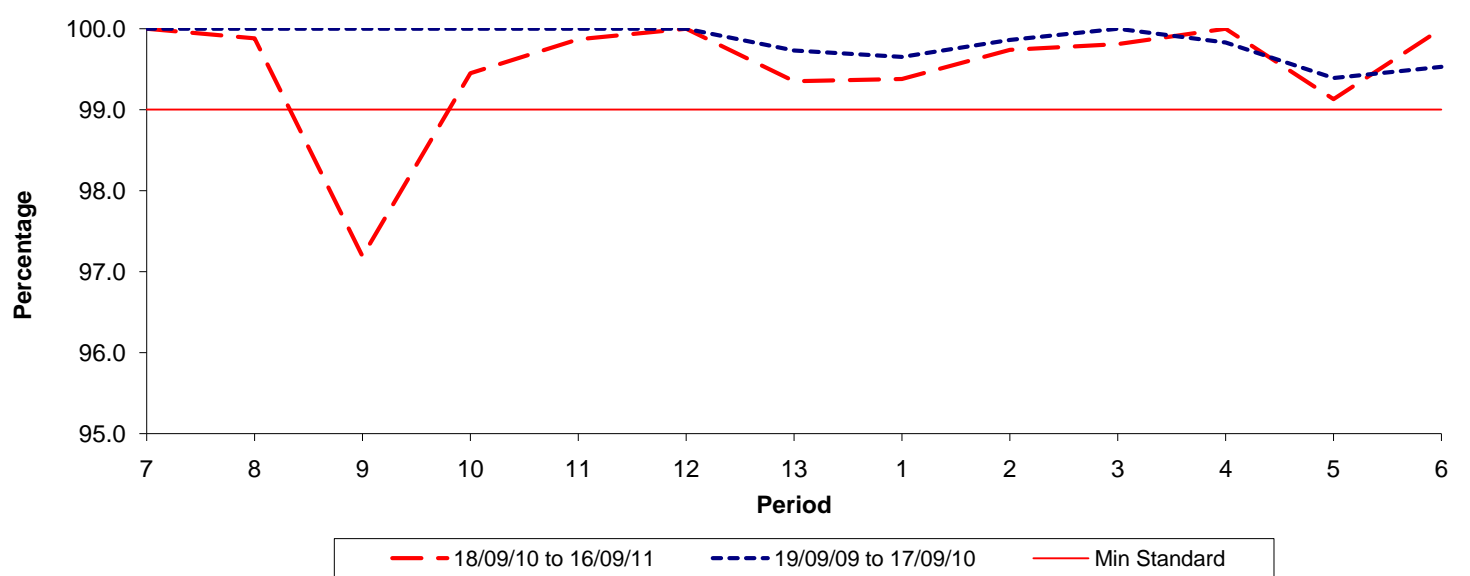

**Reliability Performance ( Low Frequency )**

**% Departing On Time**

Date Range / Period	7	8	9	10	11	12	13	1	2	3	4	5	6
18/09/10 to 16/09/11													
19/09/09 to 17/09/10													
Min Standard													

On Time figures are based on 12 weeks data

**Kilometre Performance**

**% Kilometres Operated**

Date Range / Period	7	8	9	10	11	12	13	1	2	3	4	5	6
18/09/10 to 16/09/11	100.00	99.88	97.19	99.45	99.87	100.00	99.35	99.38	99.74	99.81	100.00	99.13	100.00
19/09/09 to 17/09/10	100.00	100.00	100.00	100.00	100.00	100.00	99.73	99.65	99.86	100.00	99.83	99.39	99.53
Min Standard	99.00	99.00	99.00	99.00	99.00	99.00	99.00	99.00	99.00	99.00	99.00	99.00	99.00

Kilometre figures are based on 4 weeks data