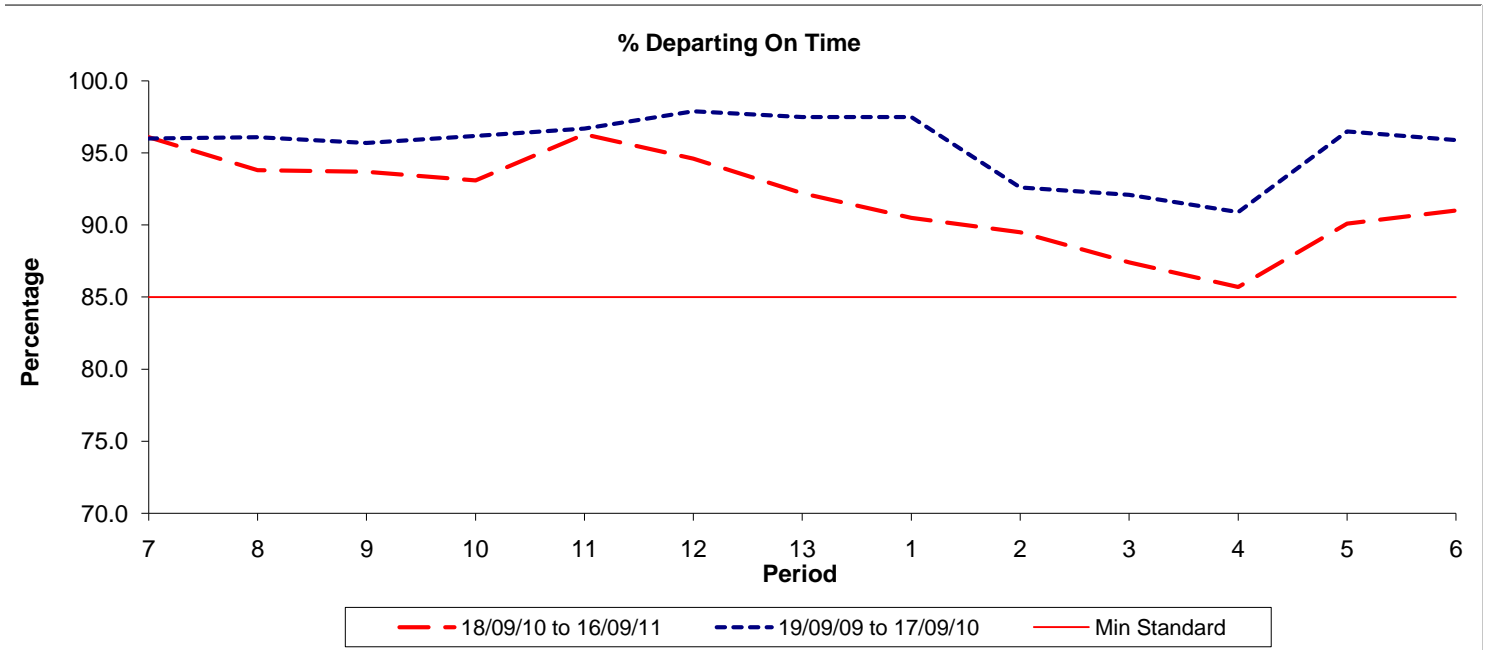

Reliability Performance (Low Frequency)

Date Range / Period	7	8	9	10	11	12	13	1	2	3	4	5	6
18/09/10 to 16/09/11	96.10	93.80	93.70	93.10	96.30	94.60	92.20	90.50	89.50	87.40	85.70	90.10	91.00
19/09/09 to 17/09/10	96.00	96.10	95.70	96.20	96.70	97.90	97.50	97.50	92.60	92.10	90.90	96.50	95.90
Min Standard	85.00	85.00	85.00	85.00	85.00	85.00	85.00	85.00	85.00	85.00	85.00	85.00	85.00

On Time figures are based on 12 weeks data

Kilometre Performance

Date Range / Period	7	8	9	10	11	12	13	1	2	3	4	5	6
18/09/10 to 16/09/11	98.78	99.51	97.31	98.92	98.74	98.81	98.45	98.82	98.14	98.07	98.69	98.15	99.38
19/09/09 to 17/09/10	99.27	98.43	98.03	98.15	99.35	98.95	99.14	99.41	99.42	98.86	98.30	99.24	99.34
Min Standard	99.00	99.00	99.00	99.00	99.00	99.00	99.00	99.00	99.00	99.00	99.00	99.00	99.00

Kilometre figures are based on 4 weeks data