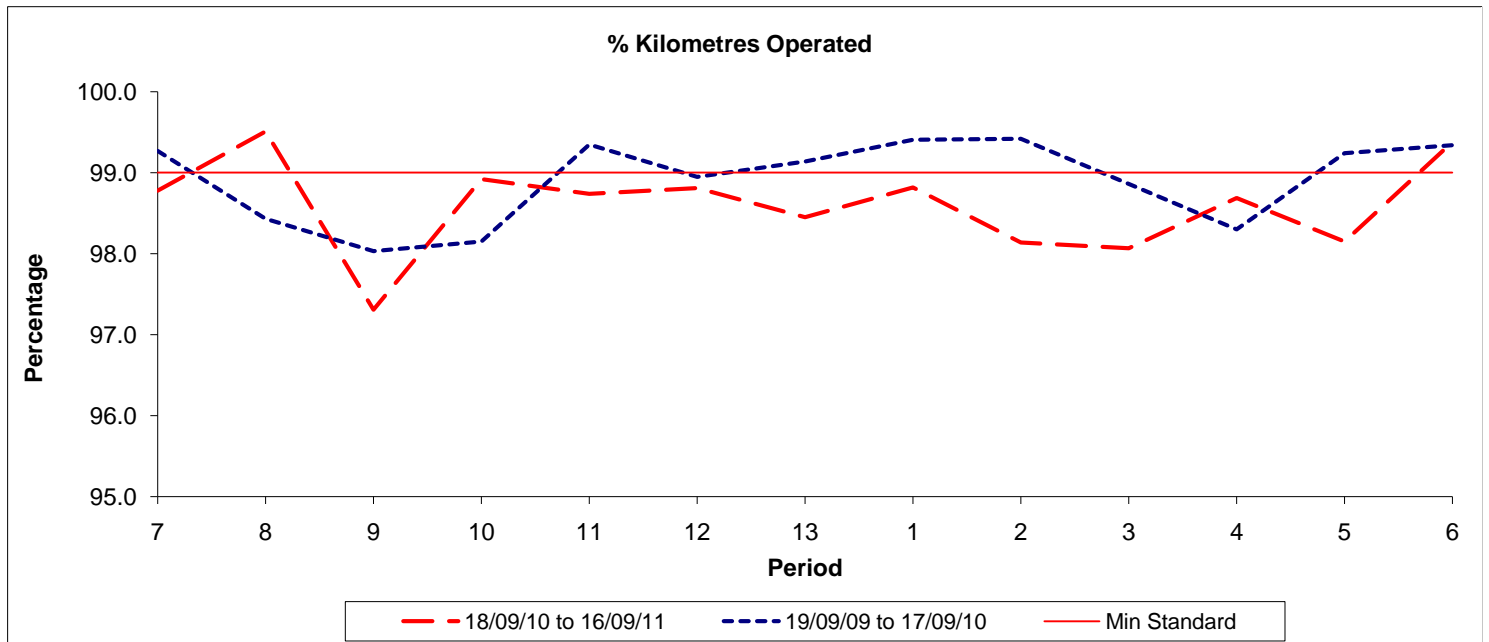

Reliability Performance (Low Frequency)

Date Range / Period	7	8	9	10	11	12	13	1	2	3	4	5	6
18/09/10 to 16/09/11	96.10	93.80	93.70	93.10	96.30	94.60	92.20	90.50	89.50	87.40	85.70	90.10	91.00
19/09/09 to 17/09/10	96.00	96.10	95.70	96.20	96.70	97.90	97.50	97.50	92.60	92.10	90.90	96.50	95.90
Min Standard	85.00	85.00	85.00	85.00	85.00	85.00	85.00	85.00	85.00	85.00	85.00	85.00	85.00

On Time figures are based on 12 weeks data

Kilometre Performance

Date Range / Period	7	8	9	10	11	12	13	1	2	3	4	5	6
18/09/10 to 16/09/11	98.78	99.51	97.31	98.92	98.74	98.81	98.45	98.82	98.14	98.07	98.69	98.15	99.38
19/09/09 to 17/09/10	99.27	98.43	98.03	98.15	99.35	98.95	99.14	99.41	99.42	98.86	98.30	99.24	99.34
Min Standard	99.00	99.00	99.00	99.00	99.00	99.00	99.00	99.00	99.00	99.00	99.00	99.00	99.00

Kilometre figures are based on 4 weeks data