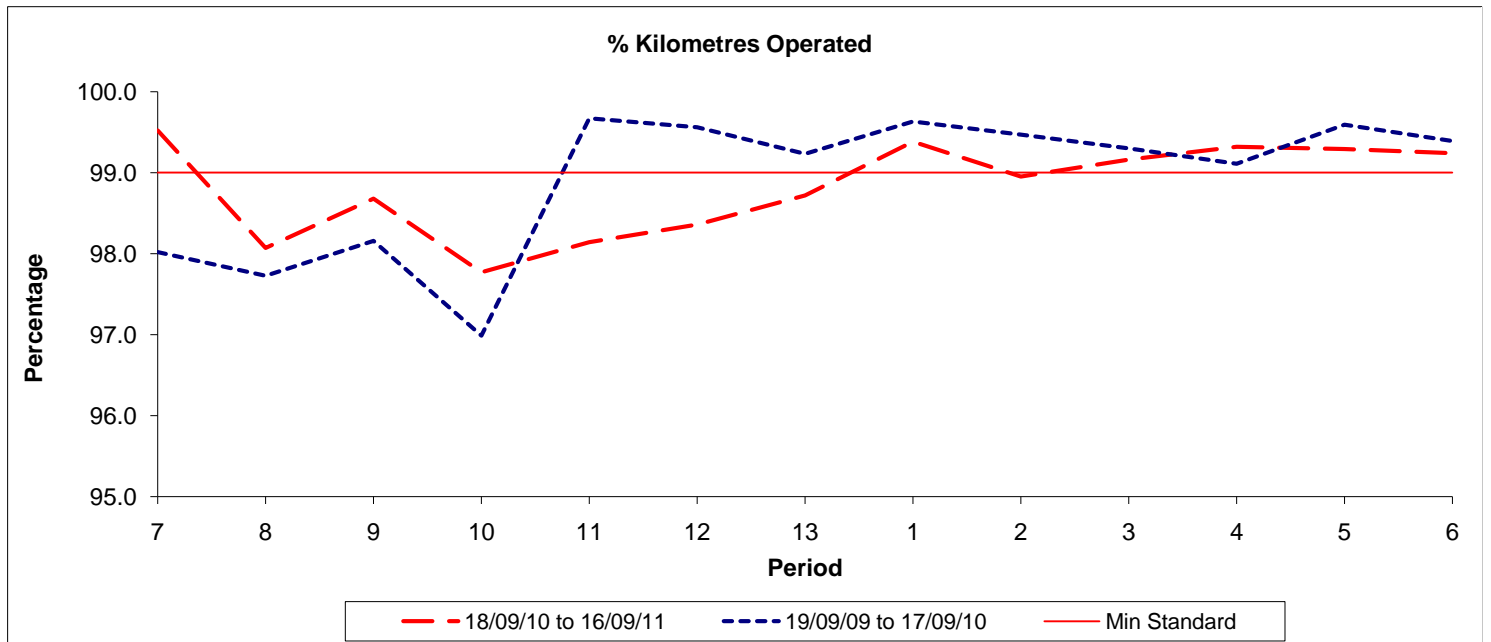

Reliability Performance (Low Frequency)

Date Range / Period	7	8	9	10	11	12	13	1	2	3	4	5	6
18/09/10 to 16/09/11	81.70	82.50	85.00	88.20	90.70	89.00	86.60	87.30	87.50	88.50	86.30	85.80	87.30
19/09/09 to 17/09/10	90.70	90.30	87.10	88.00	89.80	93.10	91.90	92.50	93.40	93.40	88.70	85.60	83.40
Min Standard	85.00	85.00	85.00	85.00	85.00	85.00	85.00	85.00	85.00	85.00	85.00	85.00	85.00

On Time figures are based on 12 weeks data

Kilometre Performance

Date Range / Period	7	8	9	10	11	12	13	1	2	3	4	5	6
18/09/10 to 16/09/11	99.52	98.07	98.68	97.77	98.14	98.36	98.72	99.38	98.95	99.16	99.32	99.29	99.24
19/09/09 to 17/09/10	98.02	97.73	98.16	96.99	99.67	99.56	99.23	99.63	99.47	99.30	99.11	99.59	99.39
Min Standard	99.00	99.00	99.00	99.00	99.00	99.00	99.00	99.00	99.00	99.00	99.00	99.00	99.00

Kilometre figures are based on 4 weeks data