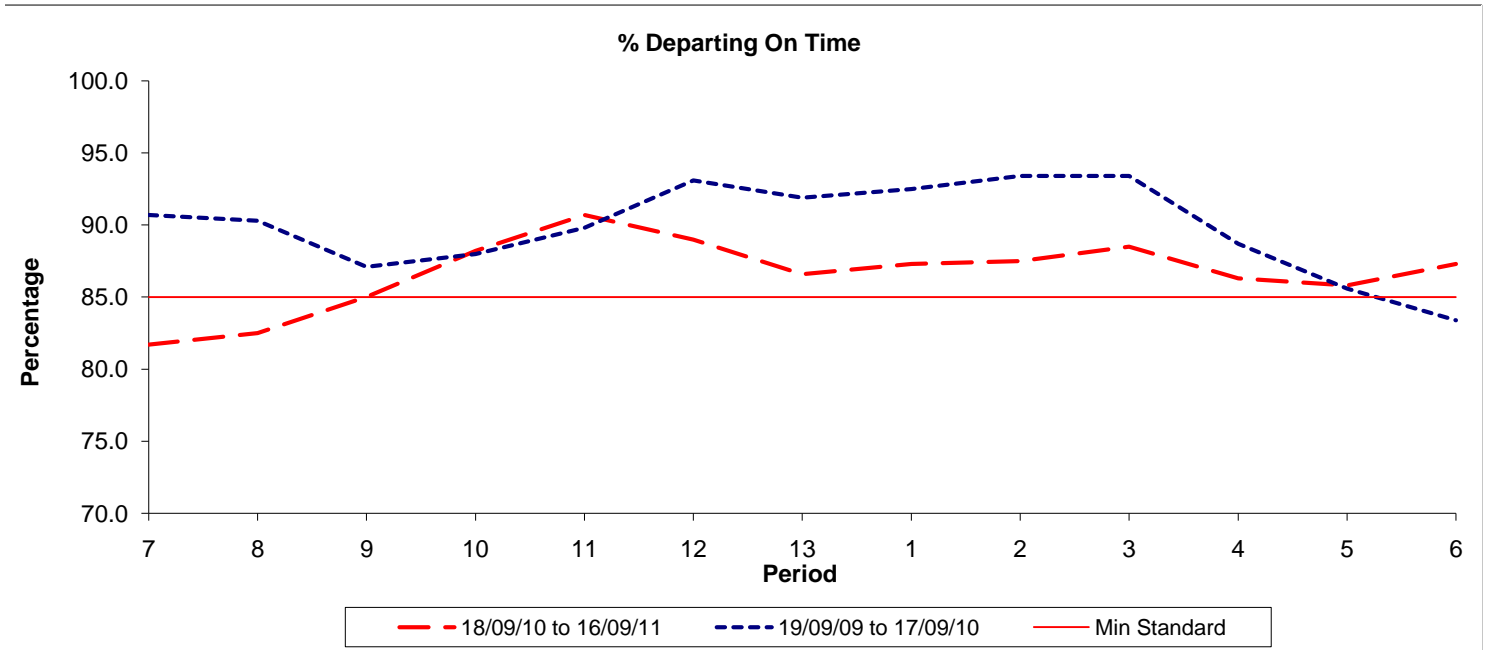

Reliability Performance (Low Frequency)

Date Range / Period	7	8	9	10	11	12	13	1	2	3	4	5	6
18/09/10 to 16/09/11	81.70	82.50	85.00	88.20	90.70	89.00	86.60	87.30	87.50	88.50	86.30	85.80	87.30
19/09/09 to 17/09/10	90.70	90.30	87.10	88.00	89.80	93.10	91.90	92.50	93.40	93.40	88.70	85.60	83.40
Min Standard	85.00	85.00	85.00	85.00	85.00	85.00	85.00	85.00	85.00	85.00	85.00	85.00	85.00

On Time figures are based on 12 weeks data

Kilometre Performance

Date Range / Period	7	8	9	10	11	12	13	1	2	3	4	5	6
18/09/10 to 16/09/11	99.52	98.07	98.68	97.77	98.14	98.36	98.72	99.38	98.95	99.16	99.32	99.29	99.24
19/09/09 to 17/09/10	98.02	97.73	98.16	96.99	99.67	99.56	99.23	99.63	99.47	99.30	99.11	99.59	99.39
Min Standard	99.00	99.00	99.00	99.00	99.00	99.00	99.00	99.00	99.00	99.00	99.00	99.00	99.00

Kilometre figures are based on 4 weeks data