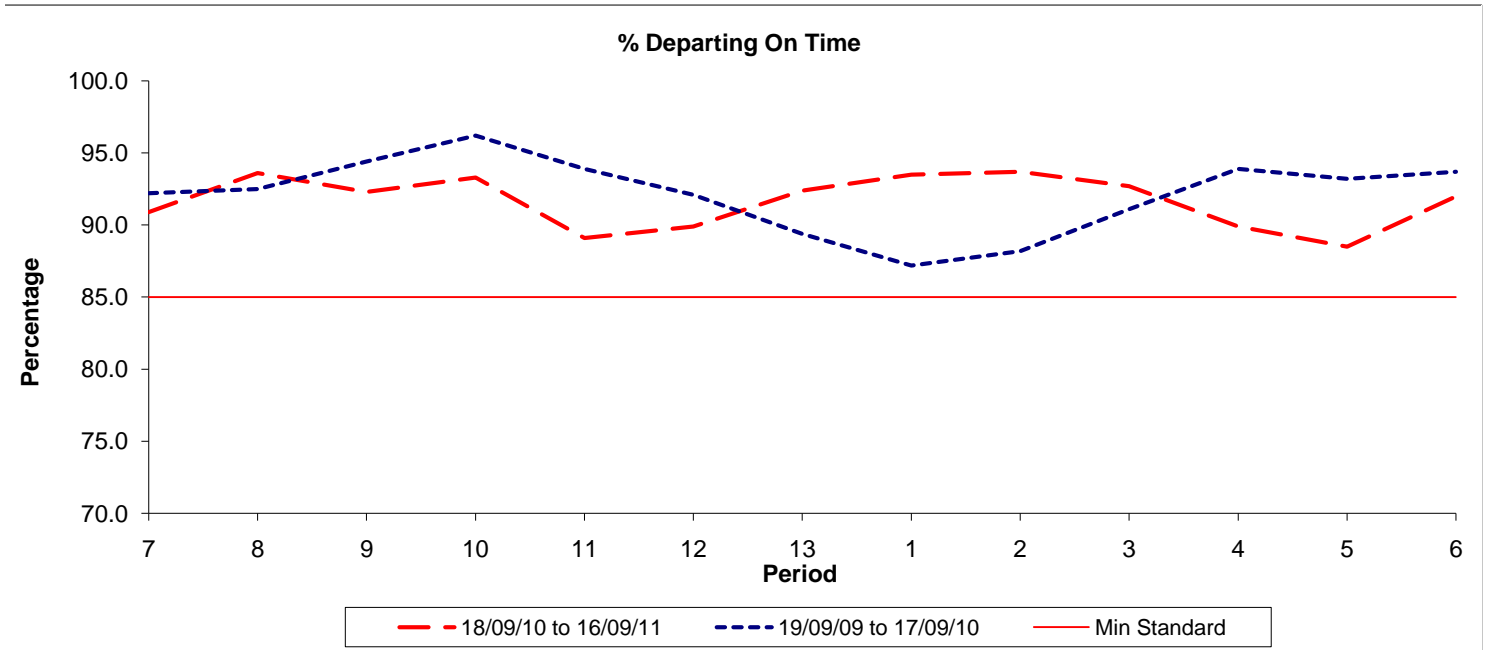

**Reliability Performance ( Low Frequency )**

Date Range / Period	7	8	9	10	11	12	13	1	2	3	4	5	6
18/09/10 to 16/09/11	90.90	93.60	92.30	93.30	89.10	89.90	92.40	93.50	93.70	92.70	89.90	88.50	92.00
19/09/09 to 17/09/10	92.20	92.50	94.40	96.20	93.90	92.10	89.40	87.20	88.20	91.10	93.90	93.20	93.70
Min Standard	85.00	85.00	85.00	85.00	85.00	85.00	85.00	85.00	85.00	85.00	85.00	85.00	85.00

On Time figures are based on 12 weeks data

**Kilometre Performance**

Date Range / Period	7	8	9	10	11	12	13	1	2	3	4	5	6
18/09/10 to 16/09/11	99.09	98.49	98.70	98.50	99.31	99.87	98.68	98.79	98.97	98.29	98.07	98.83	98.24
19/09/09 to 17/09/10	98.94	98.81	98.33	97.19	99.54	98.75	99.09	97.09	97.50	99.25	98.44	98.66	99.39
Min Standard	99.00	99.00	99.00	99.00	99.00	99.00	99.00	99.00	99.00	99.00	99.00	99.00	99.00

Kilometre figures are based on 4 weeks data