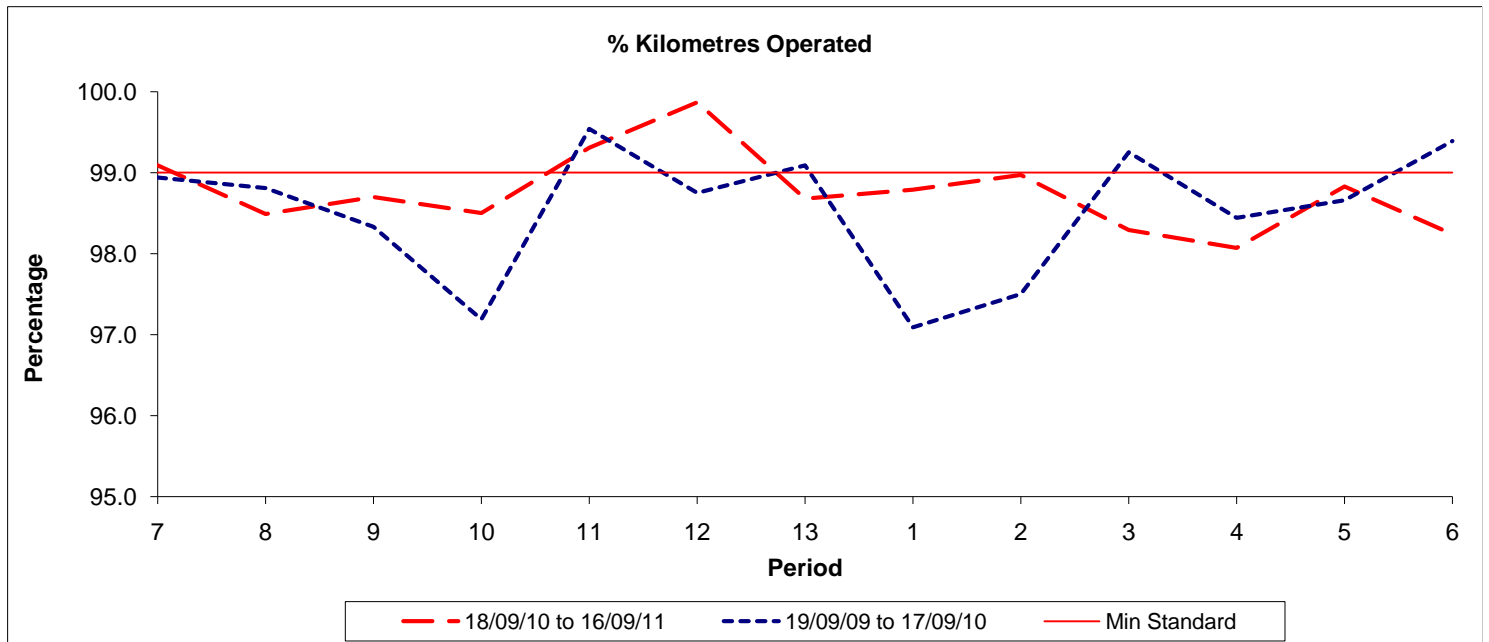

**Reliability Performance ( Low Frequency )**

Date Range / Period	7	8	9	10	11	12	13	1	2	3	4	5	6
18/09/10 to 16/09/11	90.90	93.60	92.30	93.30	89.10	89.90	92.40	93.50	93.70	92.70	89.90	88.50	92.00
19/09/09 to 17/09/10	92.20	92.50	94.40	96.20	93.90	92.10	89.40	87.20	88.20	91.10	93.90	93.20	93.70
Min Standard	85.00	85.00	85.00	85.00	85.00	85.00	85.00	85.00	85.00	85.00	85.00	85.00	85.00

On Time figures are based on 12 weeks data

**Kilometre Performance**

Date Range / Period	7	8	9	10	11	12	13	1	2	3	4	5	6
18/09/10 to 16/09/11	99.09	98.49	98.70	98.50	99.31	99.87	98.68	98.79	98.97	98.29	98.07	98.83	98.24
19/09/09 to 17/09/10	98.94	98.81	98.33	97.19	99.54	98.75	99.09	97.09	97.50	99.25	98.44	98.66	99.39
Min Standard	99.00	99.00	99.00	99.00	99.00	99.00	99.00	99.00	99.00	99.00	99.00	99.00	99.00

Kilometre figures are based on 4 weeks data