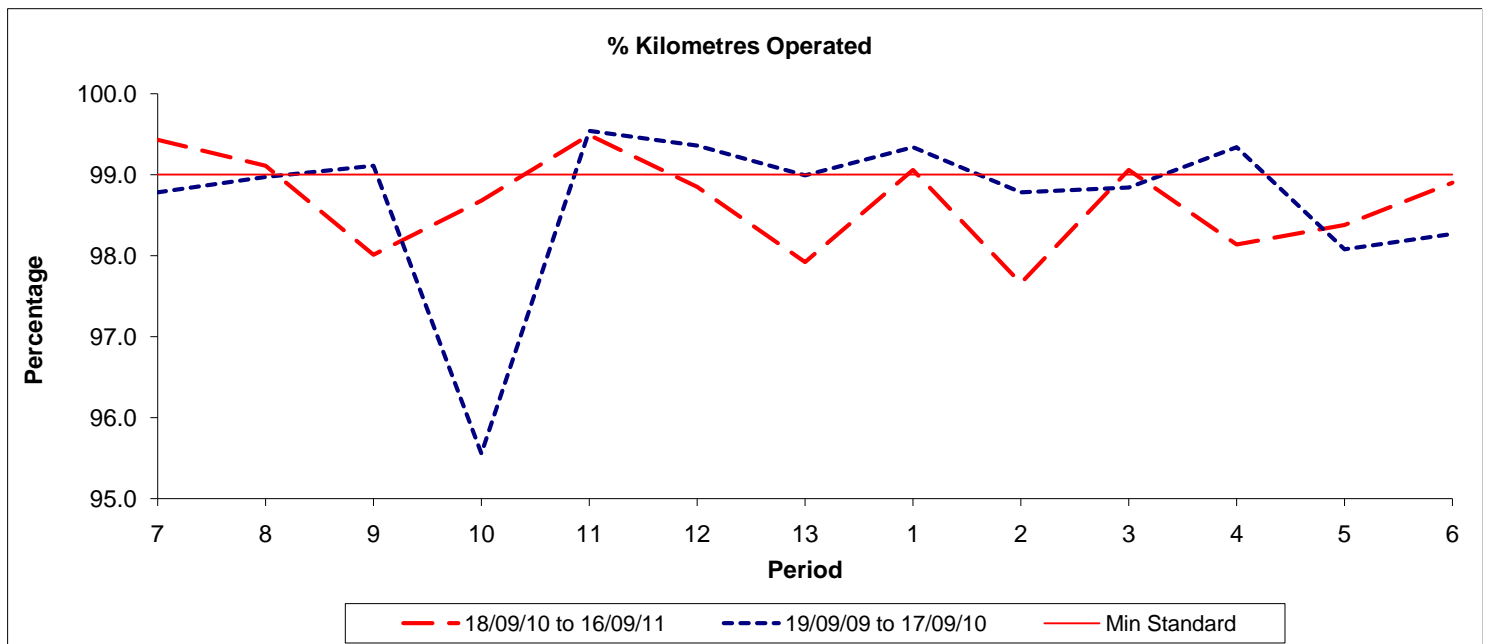

Reliability Performance (Low Frequency)

Date Range / Period	7	8	9	10	11	12	13	1	2	3	4	5	6
18/09/10 to 16/09/11													
19/09/09 to 17/09/10													
Min Standard													

On Time figures are based on 12 weeks data

Kilometre Performance

Date Range / Period	7	8	9	10	11	12	13	1	2	3	4	5	6
18/09/10 to 16/09/11	99.43	99.11	98.01	98.68	99.49	98.85	97.92	99.06	97.66	99.06	98.14	98.38	98.90
19/09/09 to 17/09/10	98.78	98.97	99.11	95.56	99.54	99.36	98.99	99.34	98.78	98.84	99.34	98.08	98.27
Min Standard	99.00	99.00	99.00	99.00	99.00	99.00	99.00	99.00	99.00	99.00	99.00	99.00	99.00

Kilometre figures are based on 4 weeks data