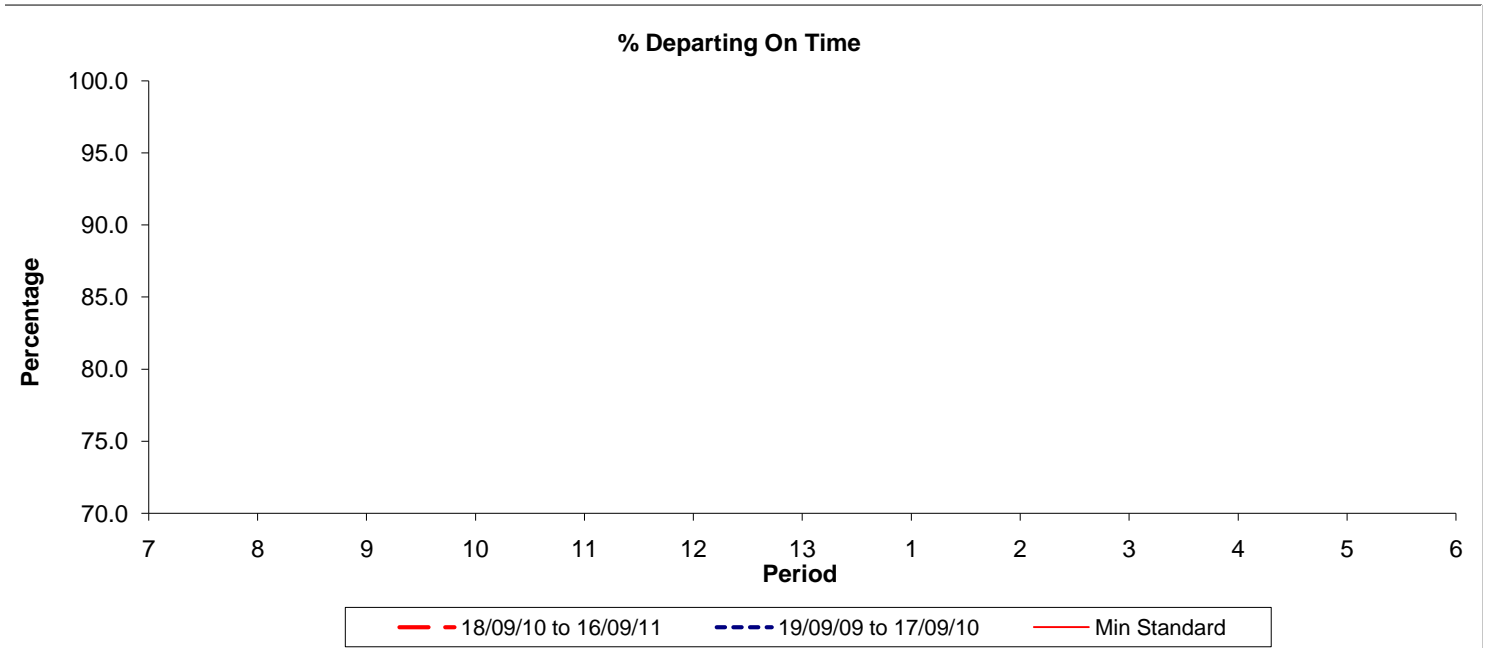

Reliability Performance (Low Frequency)

Date Range / Period	7	8	9	10	11	12	13	1	2	3	4	5	6
18/09/10 to 16/09/11													
19/09/09 to 17/09/10													
Min Standard													

On Time figures are based on 12 weeks data

Kilometre Performance

Date Range / Period	7	8	9	10	11	12	13	1	2	3	4	5	6
18/09/10 to 16/09/11	99.43	99.11	98.01	98.68	99.49	98.85	97.92	99.06	97.66	99.06	98.14	98.38	98.90
19/09/09 to 17/09/10	98.78	98.97	99.11	95.56	99.54	99.36	98.99	99.34	98.78	98.84	99.34	98.08	98.27
Min Standard	99.00	99.00	99.00	99.00	99.00	99.00	99.00	99.00	99.00	99.00	99.00	99.00	99.00

Kilometre figures are based on 4 weeks data