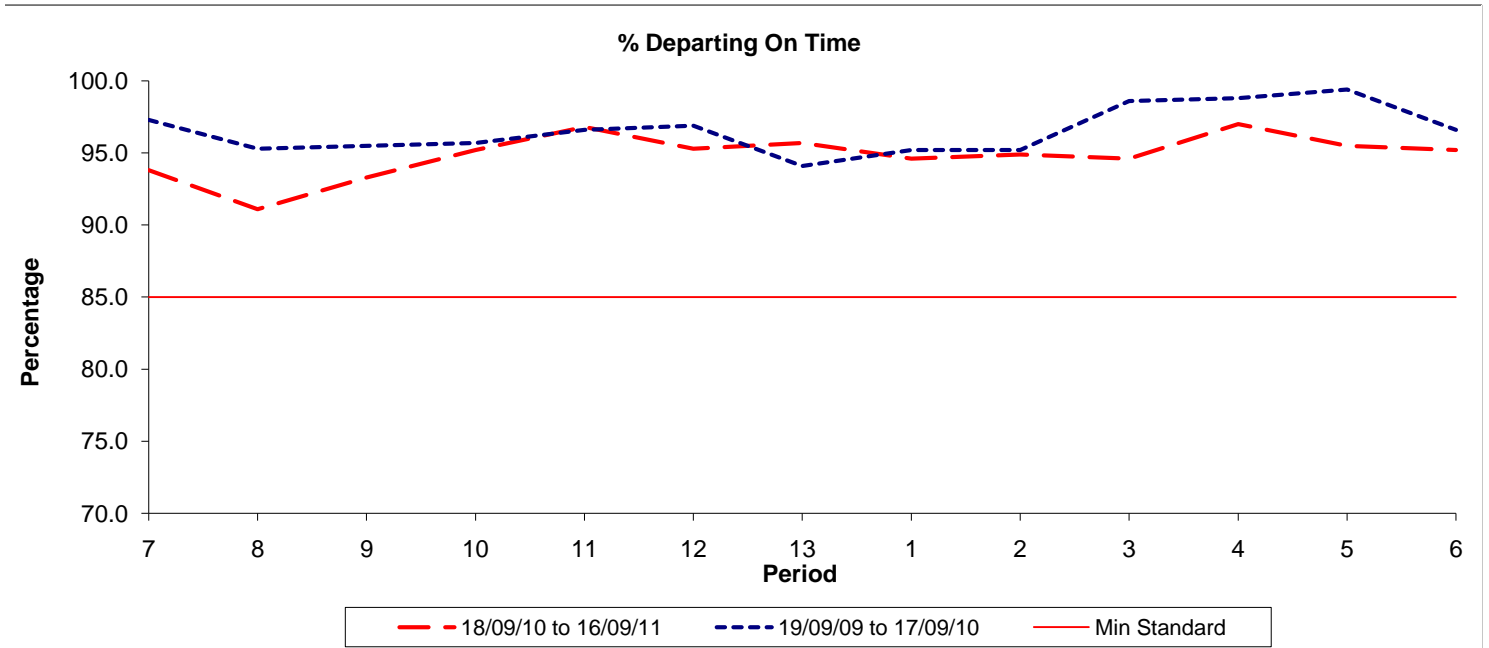

**Reliability Performance ( Low Frequency )**

Date Range / Period	7	8	9	10	11	12	13	1	2	3	4	5	6
18/09/10 to 16/09/11	93.80	91.10	93.30	95.20	96.80	95.30	95.70	94.60	94.90	94.60	97.00	95.50	95.20
19/09/09 to 17/09/10	97.30	95.30	95.50	95.70	96.60	96.90	94.10	95.20	95.20	98.60	98.80	99.40	96.60
Min Standard	85.00	85.00	85.00	85.00	85.00	85.00	85.00	85.00	85.00	85.00	85.00	85.00	85.00

On Time figures are based on 12 weeks data

**Kilometre Performance**

Date Range / Period	7	8	9	10	11	12	13	1	2	3	4	5	6
18/09/10 to 16/09/11	99.20	99.44	98.86	98.73	99.11	98.90	97.37	98.65	98.25	99.50	99.01	97.54	99.68
19/09/09 to 17/09/10	98.64	99.02	99.54	99.73	99.25	99.19	98.94	99.47	99.82	99.83	99.22	99.87	99.77
Min Standard	99.00	99.00	99.00	99.00	99.00	99.00	99.00	99.00	99.00	99.00	99.00	99.00	99.00

Kilometre figures are based on 4 weeks data