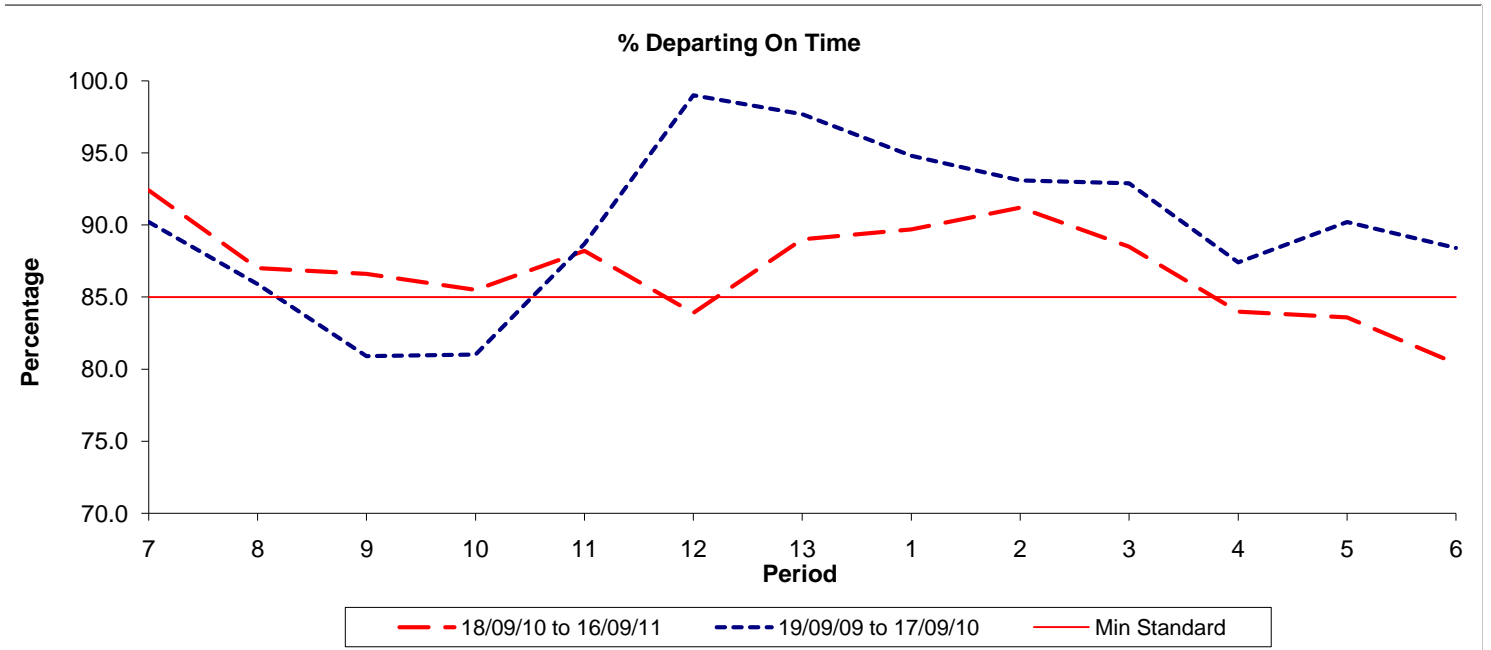

Reliability Performance (Low Frequency)

Date Range / Period	7	8	9	10	11	12	13	1	2	3	4	5	6
18/09/10 to 16/09/11	92.40	87.00	86.60	85.50	88.20	83.90	89.00	89.70	91.20	88.50	84.00	83.60	80.40
19/09/09 to 17/09/10	90.20	85.90	80.90	81.00	88.70	99.00	97.70	94.80	93.10	92.90	87.40	90.20	88.40
Min Standard	85.00	85.00	85.00	85.00	85.00	85.00	85.00	85.00	85.00	85.00	85.00	85.00	85.00

On Time figures are based on 12 weeks data

Kilometre Performance

Date Range / Period	7	8	9	10	11	12	13	1	2	3	4	5	6
18/09/10 to 16/09/11	98.56	98.17	97.76	99.01	98.89	98.28	99.52	99.14	99.61	99.12	98.79	98.71	99.54
19/09/09 to 17/09/10	98.35	98.82	98.91	98.66	99.36	98.63	98.89	98.94	99.81	99.27	99.05	99.08	99.42
Min Standard	99.00	99.00	99.00	99.00	99.00	99.00	99.00	99.00	99.00	99.00	99.00	99.00	99.00

Kilometre figures are based on 4 weeks data