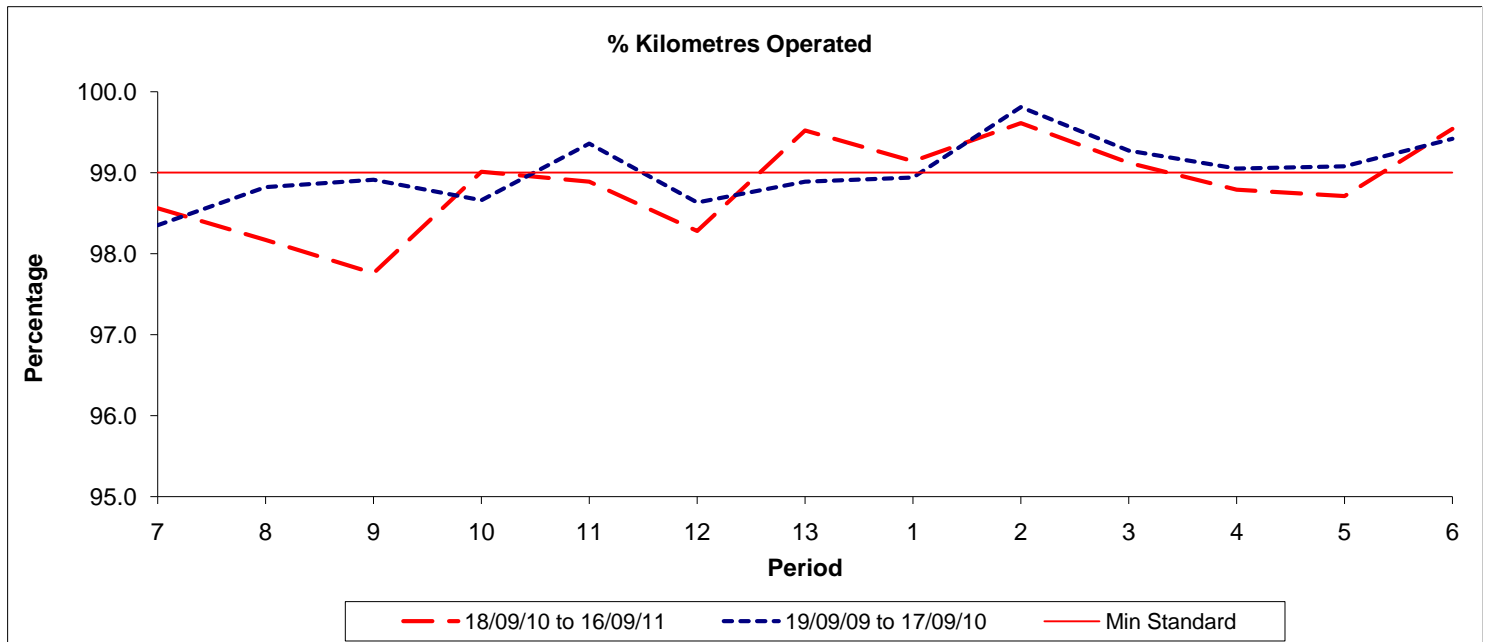

Reliability Performance (Low Frequency)

Date Range / Period	7	8	9	10	11	12	13	1	2	3	4	5	6
18/09/10 to 16/09/11	92.40	87.00	86.60	85.50	88.20	83.90	89.00	89.70	91.20	88.50	84.00	83.60	80.40
19/09/09 to 17/09/10	90.20	85.90	80.90	81.00	88.70	99.00	97.70	94.80	93.10	92.90	87.40	90.20	88.40
Min Standard	85.00	85.00	85.00	85.00	85.00	85.00	85.00	85.00	85.00	85.00	85.00	85.00	85.00

On Time figures are based on 12 weeks data

Kilometre Performance

Date Range / Period	7	8	9	10	11	12	13	1	2	3	4	5	6
18/09/10 to 16/09/11	98.56	98.17	97.76	99.01	98.89	98.28	99.52	99.14	99.61	99.12	98.79	98.71	99.54
19/09/09 to 17/09/10	98.35	98.82	98.91	98.66	99.36	98.63	98.89	98.94	99.81	99.27	99.05	99.08	99.42
Min Standard	99.00	99.00	99.00	99.00	99.00	99.00	99.00	99.00	99.00	99.00	99.00	99.00	99.00

Kilometre figures are based on 4 weeks data